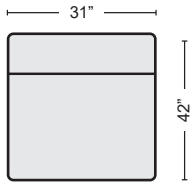

QTY _____

DENIM POWER ARMLESS RECLINER WITH POWER HEADREST
#256601 \$750.00

QTY _____

GREY CORNER WEDGE
#247323 \$525.00

QTY _____

DENIM CORNER WEDGE
#256604 \$525.00

QTY _____

GREY ARMLESS CHAIR
#247319 \$490.00