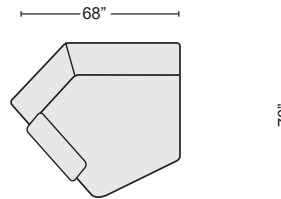

QTY _____

DENIM ARMLESS CHAIR
#256600 \$490.00

QTY _____

GREY CONSOLE
#247324 \$250.00

QTY _____

DENIM CONSOLE
#256605 \$250.00

QTY _____

GREY LAF CUDDLE CHAISE W/ RATCHET HEADREST
#262305 \$1,100.00