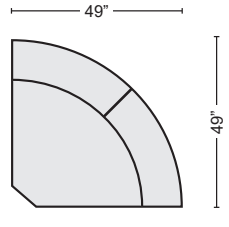

QTY _____

DENIM POWER ARMLESS RECLINER WITH POWER HEADREST
#256601 \$750.00

QTY _____

GREY CORNER WEDGE
#247323 \$525.00

QTY _____

DENIM CORNER WEDGE
#256604 \$525.00

QTY _____

GREY ARMLESS CHAIR
#247319 \$490.00