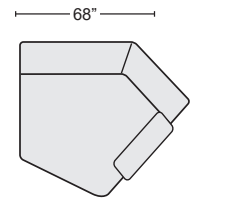

DENIM CORNER WEDGE
#256604 $525.00

GREY RAF CUDDLE CHAISE W/ RATCHET HEADREST
#262307 $1,100.00

QTY _____

DENIM RAF CUDDLE CHAISE W/ RATCHET HEADREST
#262306 $1,100.00

QTY _____