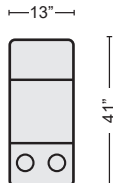

GREY CONSOLE
#247324 $250.00

QTY _____

DENIM CONSOLE
#256605 $250.00

QTY _____