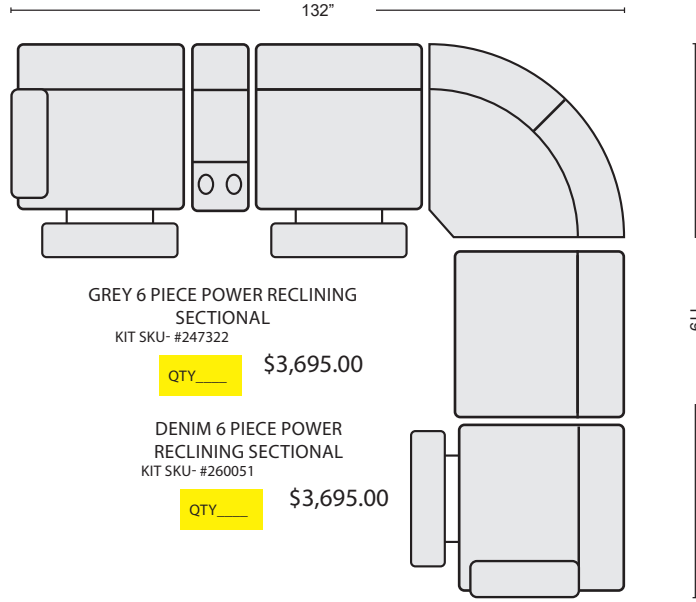

*LAST UPDATED 03/02/22

First Name: _____ Last Name: _____

Guest Signature: _____ Date: _____

Sales Person Name: _____

Sale Order Number: _____

GREY 6 PIECE POWER RECLINING SECTIONAL
KIT SKU- #247322

QTY _____ \$3,695.00

DENIM 6 PIECE POWER RECLINING SECTIONAL
KIT SKU- #260051

QTY _____ \$3,695.00

GREY LAF POWER RECLINER WITH POWER HEADREST
#247320 \$840.00

QTY _____

DENIM LAF POWER RECLINER WITH POWER HEADREST
#256602 \$840.00

QTY _____

GREY RAF POWER RECLINER WITH POWER HEADREST
#247321 \$840.00

QTY _____

DENIM RAF POWER RECLINER WITH POWER HEADREST
#256603 \$840.00

QTY _____

GREY POWER ARMLESS RECLINER WITH POWER HEADREST
#247318 \$750.00

QTY _____

DENIM POWER ARMLESS RECLINER WITH POWER HEADREST
#256601 \$750.00

QTY _____

GREY CORNER WEDGE
#247323 \$525.00

QTY _____

DENIM CORNER WEDGE
#256604 \$525.00

QTY _____

GREY ARMLESS CHAIR
#247319 \$490.00