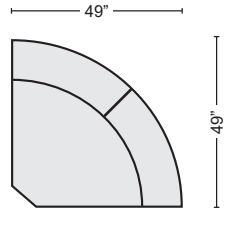

GREY CORNER WEDGE
#247323 $495.00 QTY___