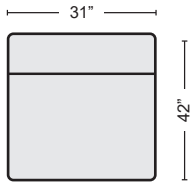

GREY ARMLESS CHAIR
#247319 $470.00 QTY___

DENIM ARMLESS CHAIR
#256600 $470.00 QTY___