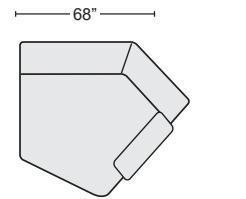

DENIM CORNER WEDGE
#256604 $495.00 QTY___

GREY RAF CUDDLE CHAISE W/ RATCHET HEADREST
#262307 $940.00 QTY___

DENIM RAF CUDDLE CHAISE W/ RATCHET HEADREST
#262306 $940.00 QTY___