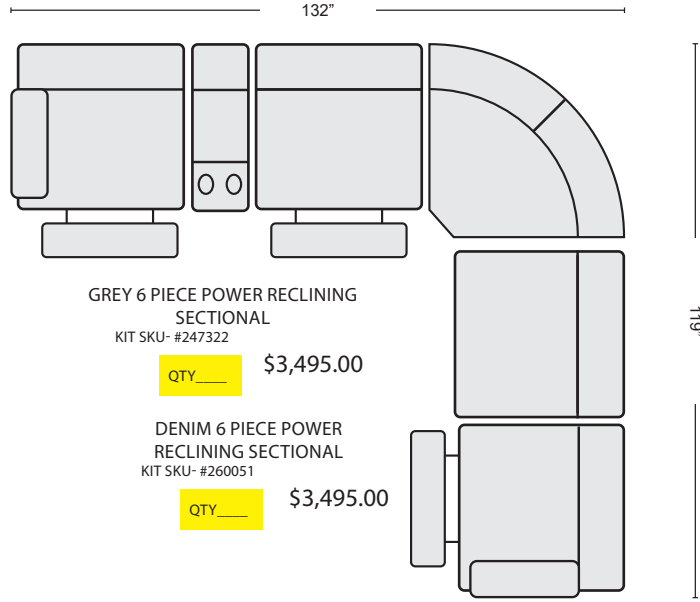

CHANEL MODULAR SECTIONAL

*LAST UPDATED 09/28/21

First Name: _____ Last Name: _____

Guest Signature: _____ Date: _____

Sales Person Name: _____

Sale Order Number: _____

GREY LAF POWER RECLINER WITH POWER HEADREST
#247320 \$790.00 QTY___

DENIM LAF POWER RECLINER WITH POWER HEADREST
#256602 \$790.00 QTY___

GREY RAF POWER RECLINER WITH POWER HEADREST
#247321 \$790.00 QTY___

DENIM RAF POWER RECLINER WITH POWER HEADREST
#256603 \$790.00 QTY___

GREY POWER ARMLESS RECLINER WITH POWER HEADREST
#247318 \$710.00 QTY___

DENIM POWER ARMLESS RECLINER WITH POWER HEADREST
#256601 \$710.00 QTY___

GREY CORNER WEDGE
#247323 \$495.00 QTY___

DENIM CORNER WEDGE
#256604 \$495.00 QTY___