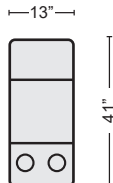

GREY CONSOLE
#247324 $240.00 QTY___

DENIM CONSOLE
#256605 $240.00 QTY___