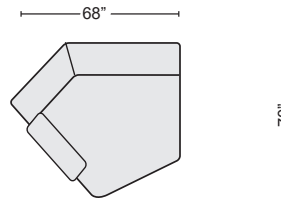

DENIM POWER ARMLESS RECLINER WITH POWER HEADREST
#256601 $710.00 QTY___

GREY RAF CUDDLE CHAISE W/ RATCHET HEADREST
#262305 $940.00 QTY___

DENIM RAF CUDDLE CHAISE W/ RATCHET HEADREST
#262304 $940.00 QTY___