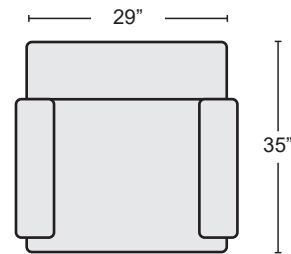

QTY _____

LEATHER DOVE GREY OTTOMAN
#232235 \$450.00

QTY _____

LEATHER DARK GREY OTTOMAN
#232248 \$450.00

QTY _____

GREY ACCENT CHAIR
#232241 \$495.00

QTY _____

— DUE TO THE HANDBUILT NATURE OF THIS FURNITURE, DIMENSIONS MAY SLIGHTLY VARY —