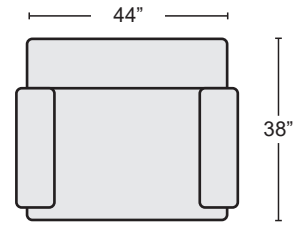

LEATHER DOVE GREY CHAIR
#232229 $1,095.00

QTY _____

LEATHER DARK GREY SOFA
#232251 $1,595.00

QTY _____

LEATHER DARK GREY LOVESEAT
#232246 $1,550.00

QTY _____

LEATHER DARK GREY CHAIR
#232245 $1,095.00

QTY _____