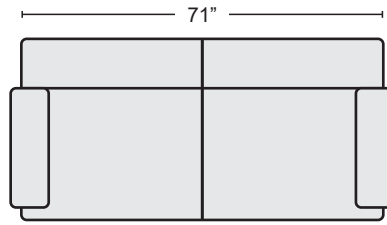

*LAST UPDATED 01/18/21

First Name: _____ Last Name: _____

Customer Signature: _____ Date: _____

Sales Person Name: _____

Sale Order Number: _____

LEATHER DOVE GREY SOFA
#232238 \$1,595.00

QTY _____

LEATHER DOVE GREY LOVESEAT
#232232 \$1,550.00