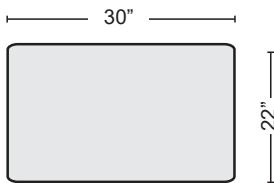

LEATHER DOVE GREY OTTOMAN
#232235 $450.00

QTY _____

LEATHER DARK GREY OTTOMAN
#232248 $450.00

QTY _____