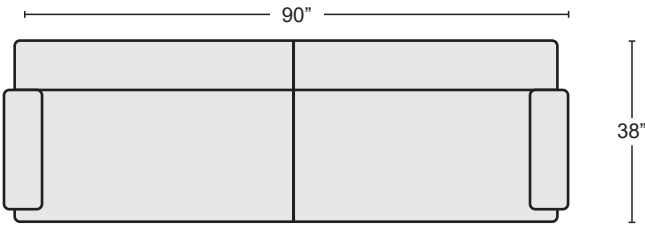

*LAST UPDATED 01/18/21

First Name: _____ Last Name: _____

Customer Signature: _____ Date: _____

Sales Person Name: _____

Sale Order Number: _____

LEATHER DOVE GREY SOFA
#232238 \$1,595.00

QTY _____

LEATHER DOVE GREY LOVESEAT
#232232 \$1,550.00