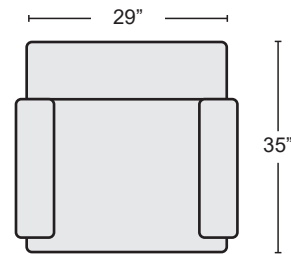

QTY _____

LEATHER DOVE GREY OTTOMAN
#232235 \$450.00

QTY _____

LEATHER DARK GREY OTTOMAN
#232248 \$450.00

QTY _____

GREY ACCENT CHAIR
#232241 \$550.00

QTY _____

————— DUE TO THE HANDBUILT NATURE OF THIS FURNITURE, DIMENSIONS MAY SLIGHTLY VARY —————