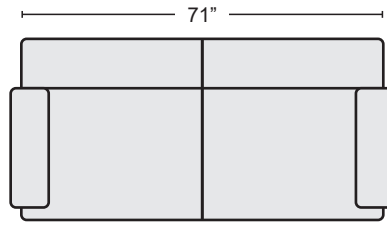

*LAST UPDATED 07/12/21

First Name: _____ Last Name: _____

Customer Signature: _____ Date: _____

Sales Person Name: _____

Sale Order Number: _____

LEATHER DOVE GREY SOFA
#232238 \$1,695.00

QTY _____

LEATHER DOVE GREY LOVESEAT
#232232 \$1,650.00