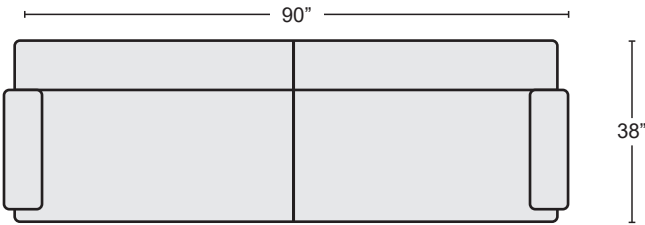

*LAST UPDATED 07/12/21

First Name: _____ Last Name: _____

Customer Signature: _____ Date: _____

Sales Person Name: _____

Sale Order Number: _____

LEATHER DOVE GREY SOFA
#232238 \$1,695.00

QTY _____

LEATHER DOVE GREY LOVESEAT
#232232 \$1,650.00