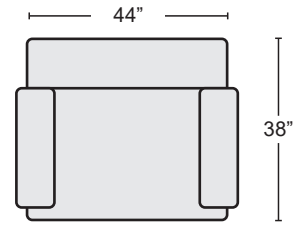

LEATHER DOVE GREY CHAIR
#232229 $1,095.00

QTY _____

LEATHER DARK GREY SOFA
#232251 $1,695.00

QTY _____

LEATHER DARK GREY LOVESEAT
#232246 $1,650.00

QTY _____

LEATHER DARK GREY CHAIR
#232245 $1,095.00

QTY _____