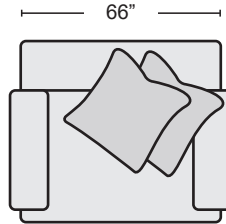

QUEEN SLEEPER  
#246647 \$1,495.00 QTY \_\_\_\_\_

CHAIR  
#246646 \$850.00 QTY \_\_\_\_\_

SOFA  
1 FABRIC CHOICE FOR 2 LARGE TOSS PILLOWS  
1 FABRIC CHOICE FOR 2 LARGE TOSS PILLOW SET  
\*THE BACK OF PILLOWS WILL BE IN THE BODY FABRIC\*