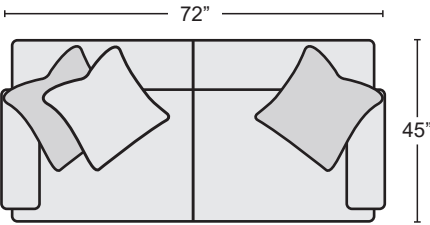

QUEEN SLEEPER  
#246647 \$1,495.00 QTY \_\_\_\_\_

CHAIR  
#246646 \$850.00 QTY \_\_\_\_\_

SOFA  
1 FABRIC CHOICE FOR 2 LARGE TOSS PILLOWS  
1 FABRIC CHOICE FOR 2 LARGE TOSS PILLOW SET  
\*THE BACK OF PILLOWS WILL BE IN THE BODY FABRIC\*