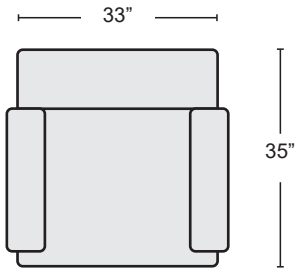

MARBLE ACCENT CHAIR
#299389 $895.00 QTY _____

ACCENT CHAIR
PIECE MAY BE ORDERED IN EITHER PRINT OR SOLID FABRICS