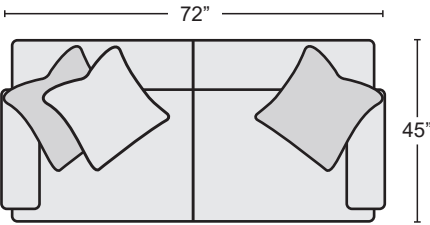

### TOSS PILLOW OPTIONS

SOFA  
#246648 \$895.00 QTY \_\_\_\_\_

CHAIR  
#246646 \$850.00 QTY \_\_\_\_\_

QUEEN SLEEPER  
#246647 \$1,295.00 QTY \_\_\_\_\_

SOFA  
1 FABRIC CHOICE FOR 2 LARGE TOSS PILLOWS  
1 FABRIC CHOICE FOR 2 LARGE TOSS PILLOW SET  
\*THE BACK OF PILLOWS WILL BE IN THE BODY FABRIC\*