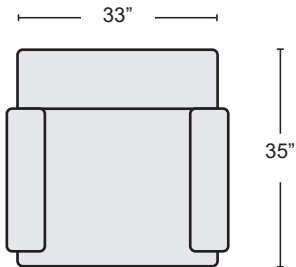

ACCENT CHAIR
#246650 $795.00 QTY _____

ACCENT CHAIR
PIECE MAY BE ORDERED IN EITHER PRINT OR SOLID FABRICS