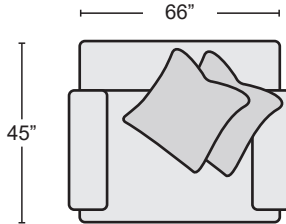

### TOSS PILLOW OPTIONS

SOFA  
#246648 \$895.00 QTY \_\_\_\_\_

CHAIR  
#246646 \$850.00 QTY \_\_\_\_\_

QUEEN SLEEPER  
#246647 \$1,295.00 QTY \_\_\_\_\_

SOFA  
1 FABRIC CHOICE FOR 2 LARGE TOSS PILLOWS  
1 FABRIC CHOICE FOR 2 LARGE TOSS PILLOW SET  
\*THE BACK OF PILLOWS WILL BE IN THE BODY FABRIC\*