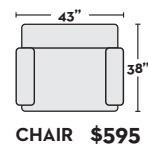

SOFA \$695

- #282374 CHARCOAL
- #282370 DOVE
- #282378 SAND
- #315421 MIDNIGHT

LOVESEAT \$680

- #291046 CHARCOAL
- #291047 DOVE
- #291048 SAND
- #315433 MIDNIGHT

SWIVEL GLIDER CHAIR \$395

- #317501 CHARCOAL
- #317502 DOVE
- #317503 SAND
- #317506 MIDNIGHT