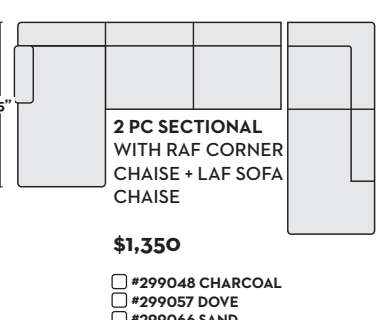

\$1,895 W/ QN MEMORY FOAM SLEEPER

- #300174 CHARCOAL
- #300175 DOVE
- #300218 SAND
- #315987 MIDNIGHT

2 PC SECTIONAL WITH LAF CORNER CHAISE + RAF SOFA

\$1,250

- #299043 CHARCOAL
- #299052 DOVE
- #299061 SAND
- #315967 MIDNIGHT

2 PC SECTIONAL WITH RAF CORNER CHAISE + LAF SOFA

\$1,250

- #299044 CHARCOAL
- #299053 DOVE
- #299062 SAND
- #315968 MIDNIGHT

2 PC SECTIONAL WITH LAF CORNER CHAISE + RAF SOFA CHAISE

\$1,350

- #299047 CHARCOAL
- #299056 DOVE
- #299065 SAND
- #315971 MIDNIGHT

2 PC SECTIONAL WITH RAF CORNER CHAISE + LAF SOFA CHAISE

\$1,350

- #299048 CHARCOAL
- #299057 DOVE
- #299066 SAND
- #315972 MIDNIGHT

\$1,750 W/ QN MEMORY FOAM SLEEPER

- #300150 CHARCOAL
- #300151 DOVE
- #300206 SAND
- #315975 MIDNIGHT