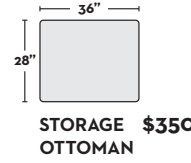

STORAGE OTTOMAN $350

- ☐ #299029 CHARCOAL
- ☐ #299032 DOVE
- ☐ #299035 SAND
- ☐ #315424 MIDNIGHT