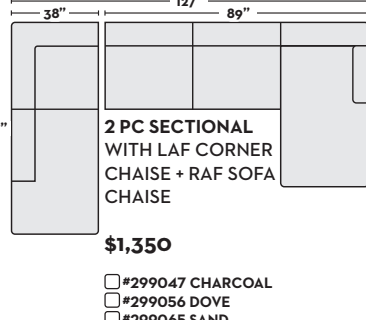

\$1,895 W/ QN MEMORY FOAM SLEEPER

- #300174 CHARCOAL
- #300175 DOVE
- #300218 SAND
- #315987 MIDNIGHT

2 PC SECTIONAL WITH LAF CORNER CHAISE + RAF SOFA

\$1,250

- #299043 CHARCOAL
- #299052 DOVE
- #299061 SAND
- #315967 MIDNIGHT

2 PC SECTIONAL WITH RAF CORNER CHAISE + LAF SOFA

\$1,250

- #299044 CHARCOAL
- #299053 DOVE
- #299062 SAND
- #315968 MIDNIGHT

2 PC SECTIONAL WITH LAF CORNER CHAISE + RAF SOFA CHAISE

\$1,350

- #299047 CHARCOAL
- #299056 DOVE
- #299065 SAND
- #315971 MIDNIGHT