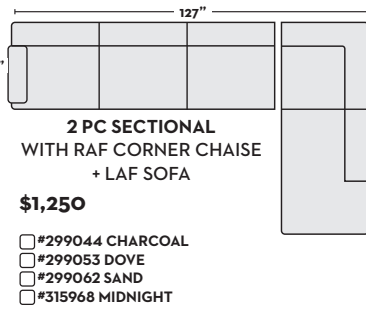

\$1,895 W/ QN MEMORY FOAM SLEEPER

- #300174 CHARCOAL
- #300175 DOVE
- #300218 SAND
- #315987 MIDNIGHT

2 PC SECTIONAL WITH LAF CORNER CHAISE + RAF SOFA

\$1,250

- #299043 CHARCOAL
- #299052 DOVE
- #299061 SAND
- #315967 MIDNIGHT

2 PC SECTIONAL WITH RAF CORNER CHAISE + LAF SOFA

\$1,250

- #299044 CHARCOAL
- #299053 DOVE
- #299062 SAND
- #315968 MIDNIGHT

2 PC SECTIONAL WITH LAF CORNER CHAISE + RAF SOFA CHAISE

\$1,350

- #299047 CHARCOAL
- #299056 DOVE
- #299065 SAND
- #315971 MIDNIGHT