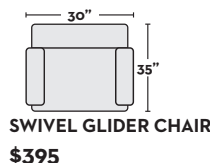

SOFA \$695

- #282374 CHARCOAL
- #282370 DOVE
- #282378 SAND
- #315421 MIDNIGHT

LOVESEAT \$680

- #291046 CHARCOAL
- #291047 DOVE
- #291048 SAND
- #315433 MIDNIGHT

SWIVEL GLIDER CHAIR \$395

- #317501 CHARCOAL
- #317502 DOVE
- #317503 SAND
- #317506 MIDNIGHT