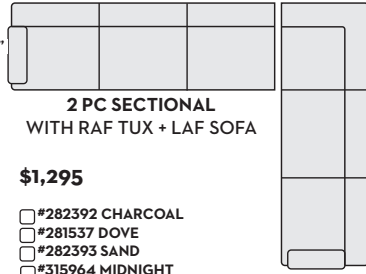

First Name: _____ Last Name: _____

Customer Signature: _____ Date: _____

Sales Person Name: _____

Sale Order Number: _____

2 PC SECTIONAL WITH LAF TUX + RAF SOFA

\$1,295

- #282391 CHARCOAL
- #281536 DOVE
- #282394 SAND
- #315965 MIDNIGHT

2 PC SECTIONAL WITH RAF TUX + LAF SOFA

\$1,295

- #282392 CHARCOAL
- #281537 DOVE
- #282393 SAND
- #315964 MIDNIGHT

2 PC SECTIONAL WITH LAF TUX + RAF SOFA CHAISE

\$1,395

- #279892 CHARCOAL
- #282389 DOVE
- #281534 SAND
- #316001 MIDNIGHT

2 PC SECTIONAL WITH RAF TUX + LAF SOFA CHAISE

\$1,395

- #279893 CHARCOAL
- #282390 DOVE
- #281535 SAND
- #316000 MIDNIGHT

\$1,795 W/ QN MEMORY FOAM SLEEPER

- #300168 CHARCOAL
- #300169 DOVE
- #300215 SAND
- #315984 MIDNIGHT