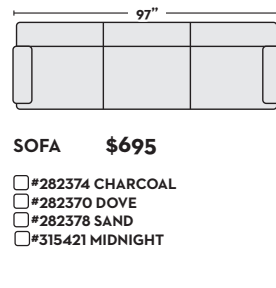

QUEEN MEMORY FOAM SOFA SLEEPER

\$1,195

- #300148 CHARCOAL
- #300149 DOVE
- #300199 SAND
- #315425 MIDNIGHT

SOFA WITH REVERSIBLE CHAISE

\$895

- #282375 CHARCOAL
- #282371 DOVE
- #282379 SAND
- #315422 MIDNIGHT