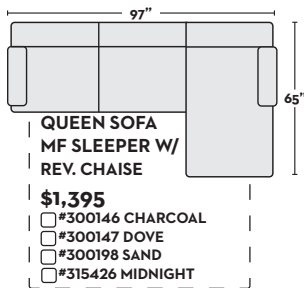

QUEEN SOFA MF SLEEPER W/ REV. CHAISE

$1,395

- ☐ #300146 CHARCOAL
- ☐ #300147 DOVE
- ☐ #300198 SAND
- ☐ #315426 MIDNIGHT