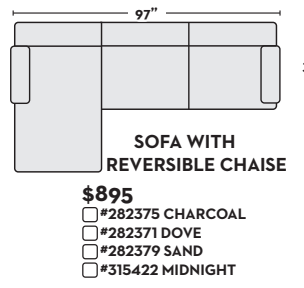

SOFA $695

SOFA WITH REVERSIBLE CHAISE

$895

- ☐ #282375 CHARCOAL
- ☐ #282371 DOVE
- ☐ #282379 SAND
- ☐ #315422 MIDNIGHT