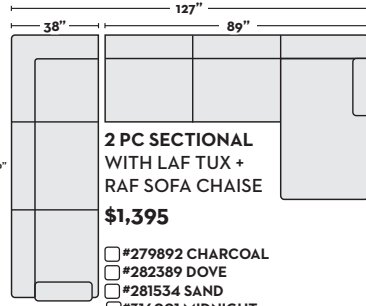

First Name: _____ Last Name: _____

Customer Signature: _____ Date: _____

Sales Person Name: _____

Sale Order Number: _____

2 PC SECTIONAL WITH LAF TUX + RAF SOFA

\$1,295

- #282391 CHARCOAL
- #281536 DOVE
- #282394 SAND
- #315965 MIDNIGHT

2 PC SECTIONAL WITH RAF TUX + LAF SOFA

\$1,295

- #282392 CHARCOAL
- #281537 DOVE
- #282393 SAND
- #315964 MIDNIGHT

2 PC SECTIONAL WITH LAF TUX + RAF SOFA CHAISE

\$1,395

- #279892 CHARCOAL
- #282389 DOVE
- #281534 SAND
- #316001 MIDNIGHT