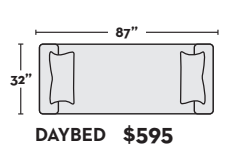

DAYBED $595

- ☐ #309645 CHARCOAL
- ☐ #309644 DOVE
- ☐ #309643 SAND
- ☐ #315438 MIDNIGHT

DUE TO THE HAND BUILT NATURE OF THIS FURNITURE, DIMENSIONS MAY SLIGHTLY VARY