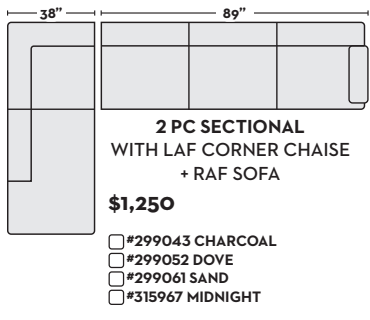

\$1,795 W/ QN MEMORY FOAM SLEEPER

- #300166 CHARCOAL
- #300167 DOVE
- #300214 SAND
- #315983 MIDNIGHT

\$1,895 W/ QN MEMORY FOAM SLEEPER

- #300176 CHARCOAL
- #300177 DOVE
- #300219 SAND
- #315988 MIDNIGHT

\$1,895 W/ QN MEMORY FOAM SLEEPER

- #300174 CHARCOAL
- #300175 DOVE
- #300218 SAND
- #315987 MIDNIGHT

2 PC SECTIONAL WITH LAF CORNER CHAISE + RAF SOFA

\$1,250

- #299043 CHARCOAL
- #299052 DOVE
- #299061 SAND
- #315967 MIDNIGHT

2 PC SECTIONAL WITH RAF CORNER CHAISE + LAF SOFA

\$1,250

- #299044 CHARCOAL
- #299053 DOVE
- #299062 SAND
- #315968 MIDNIGHT

2 PC SECTIONAL WITH LAF CORNER CHAISE + RAF SOFA CHAISE

\$1,350

- #299047 CHARCOAL
- #299056 DOVE
- #299065 SAND
- #315971 MIDNIGHT