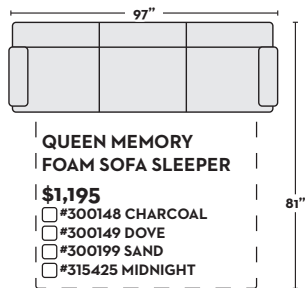

\$1,750 W/ QN MEMORY FOAM SLEEPER

- #300152 CHARCOAL
- #300153 DOVE
- #300207 SAND
- #315976 MIDNIGHT

\$1,850 W/ QN MEMORY FOAM SLEEPER

- #300158 CHARCOAL
- #300159 DOVE
- #300210 SAND
- #315979 MIDNIGHT

\$1,850 W/ QN MEMORY FOAM SLEEPER

- #300160 CHARCOAL
- #300161 DOVE
- #300211 SAND
- #315980 MIDNIGHT

QUEEN SOFA MF SLEEPER W/ REV. CHAISE

\$1,395

- #300146 CHARCOAL
- #300147 DOVE
- #300198 SAND
- #315426 MIDNIGHT