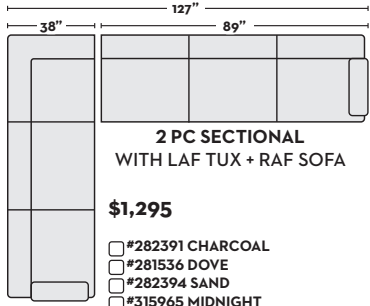

First Name: _____ Last Name: _____

Customer Signature: _____ Date: _____

Sales Person Name: _____

Sale Order Number: _____

2 PC SECTIONAL WITH LAF TUX + RAF SOFA

\$1,295

- #282391 CHARCOAL
- #281536 DOVE
- #282394 SAND
- #315965 MIDNIGHT

2 PC SECTIONAL WITH RAF TUX + LAF SOFA

\$1,295

- #282392 CHARCOAL
- #281537 DOVE
- #282393 SAND
- #315964 MIDNIGHT

2 PC SECTIONAL WITH LAF TUX + RAF SOFA CHAISE

\$1,395

- #279892 CHARCOAL
- #282389 DOVE
- #281534 SAND
- #316001 MIDNIGHT

2 PC SECTIONAL WITH RAF TUX + LAF SOFA CHAISE

\$1,395

- #279893 CHARCOAL
- #282390 DOVE
- #281535 SAND
- #316000 MIDNIGHT

\$1,795 W/ QN MEMORY FOAM SLEEPER

- #300168 CHARCOAL
- #300169 DOVE
- #300215 SAND
- #315984 MIDNIGHT

DUE TO THE HAND BUILT NATURE OF THIS FURNITURE, DIMENSIONS MAY SLIGHTLY VARY