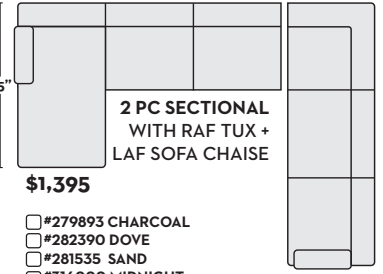

First Name: _____ Last Name: _____

Customer Signature: _____ Date: _____

Sales Person Name: _____

Sale Order Number: _____

2 PC SECTIONAL WITH LAF TUX + RAF SOFA

\$1,295

- #282391 CHARCOAL
- #281536 DOVE
- #282394 SAND
- #315965 MIDNIGHT

2 PC SECTIONAL WITH RAF TUX + LAF SOFA

\$1,295

- #282392 CHARCOAL
- #281537 DOVE
- #282393 SAND
- #315964 MIDNIGHT

2 PC SECTIONAL WITH LAF TUX + RAF SOFA CHAISE

\$1,395

- #279892 CHARCOAL
- #282389 DOVE
- #281534 SAND
- #316001 MIDNIGHT

2 PC SECTIONAL WITH RAF TUX + LAF SOFA CHAISE

\$1,395

- #279893 CHARCOAL
- #282390 DOVE
- #281535 SAND
- #316000 MIDNIGHT

\$1,795 W/ QN MEMORY FOAM SLEEPER

- #300168 CHARCOAL
- #300169 DOVE
- #300215 SAND
- #315984 MIDNIGHT