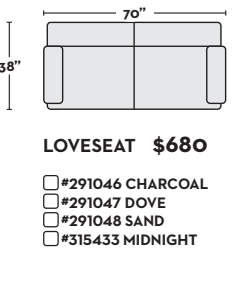

LOVESEAT $680

- ☐ #291046 CHARCOAL
- ☐ #291047 DOVE
- ☐ #291048 SAND
- ☐ #315433 MIDNIGHT