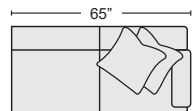

BLUE LEATHER ARM CHAIR
#339461 \$1,295.00 QTY___

SADDLE LEATHER OTTOMAN
#339452 \$395.00 QTY___

BLUE LARGE COCKTAIL OTTOMAN
#339453 \$395.00 QTY___

SADDLE LEATHER LAF/ LOVESEAT
#339518 \$1,300.00 QTY___

BLUE LEATHER LAF LOVESEAT
#339519 \$1,300.00 QTY___