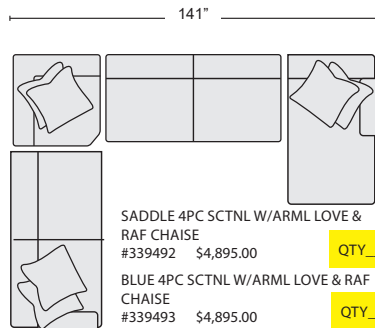

First Name: _____ Last Name: _____

Customer Signature: _____ Date: _____

Sales Person Name: _____

Sale Order Number: _____

SADDLE LEATHER 2PC SCTNL W/LAF CHAISE
#339542 \$2,600.00 QTY___

BLUE LEATHER 2PC SCTNL W/LAF CHAISE
#339543 \$2,600.00 QTY___

SADDLE LEATHER 2PC SCTNL W/RAF CHAISE
#339516 \$2,600.00 QTY___

BLUE LEATHER 2PC SCTNL W/RAF CHAISE
#339517 \$2,600.00 QTY___

SADDLE LEATHER 4PC SCTNL W/ARML LOVE & LAF CHAISE
#339524 \$4,895.00 QTY___

BLUE LEATHER 4PC SCTNL W/ARML LOVE & LAF CHAISE
#339525 \$4,895.00 QTY___

SADDLE 4PC SCTNL W/ARML LOVE & RAF CHAISE
#339492 \$4,895.00 QTY___

BLUE 4PC SCTNL W/ARML LOVE & RAF CHAISE
#339493 \$4,895.00 QTY___

SADDLE LEATHER 4PC SCTNL
#339486 \$4,175.00 QTY___

BLUE LTHR 4 PC SEC W/RAF & LAF LOVE-SEAT, ARMLS CHR AND CNR
#339487 \$4,175.00 QTY___

SADDLE LEATHER CORNER
#339474 \$945.00 QTY___

BLUE LEATHER CORNER
#339475 \$945.00 QTY___

SADDLE LARGE COCKTAIL OTTOMAN
#339454 \$750.00 QTY___

BLUE LARGE COCKTAIL OTTOMAN
#339455 \$750.00 QTY___