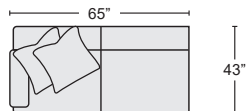

SADDLE LEATHER LAF/ LOVESEAT
#339518 $1,300.00 QTY___

BLUE LEATHER LAF LOVESEAT
#339519 $1,300.00 QTY___