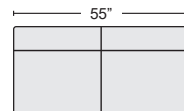

SADDLE LEATHER ARMLESS LOVESEAT
#339478 $1,350.00 QTY___

BLUE LEATHER ARMLESS LOVESEAT
#339479 $1,350.00 QTY___