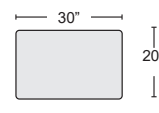

SADDLE LEATHER OTTOMAN
#339452 $395.00 QTY___

BLUE LARGE COCKTAIL OTTOMAN
#339453 $395.00 QTY___