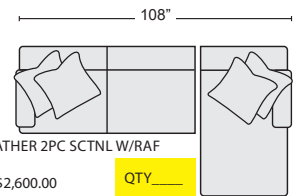

First Name: _____ Last Name: _____

Customer Signature: _____ Date: _____

Sales Person Name: _____

Sale Order Number: _____

SADDLE LEATHER 2PC SCTNL W/LAF CHAISE
#339542 \$2,600.00 QTY___

BLUE LEATHER 2PC SCTNL W/LAF CHAISE
#339543 \$2,600.00 QTY___