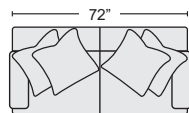

SADDLE LEATHER LOVESEAT
#339462 $1,995.00 QTY___

BLUE LEATHER LOVESEAT
#339463 $1,995.00 QTY___