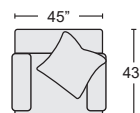

SADDLE LEATHER ARM CHAIR
#339460 $1,295.00 QTY___

BLUE LEATHER ARM CHAIR
#339461 $1,295.00 QTY___