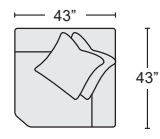

SADDLE LEATHER CORNER
#339474 $945.00 QTY___

BLUE LEATHER CORNER
#339475 $945.00 QTY___