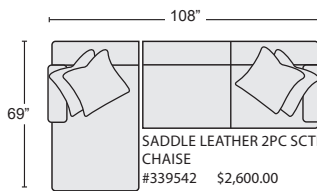

First Name: _____ Last Name: _____

Customer Signature: _____ Date: _____

Sales Person Name: _____

Sale Order Number: _____

SADDLE LEATHER 2PC SCTNL W/LAF CHAISE
#339542 \$2,600.00 QTY___

BLUE LEATHER 2PC SCTNL W/LAF CHAISE
#339543 \$2,600.00 QTY___