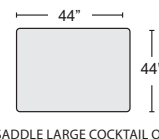

SADDLE LEATHER CORNER
#339474 \$945.00 QTY___

BLUE LEATHER CORNER
#339475 \$945.00 QTY___

SADDLE LARGE COCKTAIL OTTOMAN
#339454 \$750.00 QTY___

BLUE LARGE COCKTAIL OTTOMAN
#339455 \$750.00 QTY___