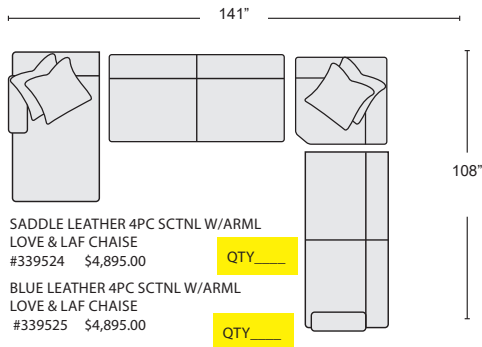

SADDLE LEATHER 4PC SCTNL W/ARML LOVE & LAF CHAISE
#339524 $4,895.00 QTY___

BLUE LEATHER 4PC SCTNL W/ARML LOVE & LAF CHAISE
#339525 $4,895.00 QTY___