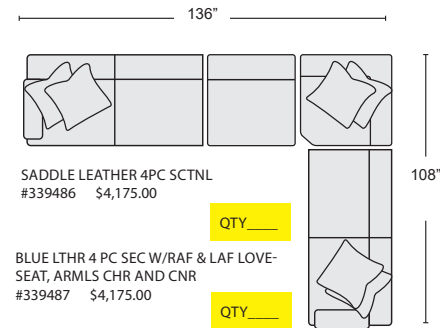

SADDLE LEATHER 2PC SCTNL W/RAF CHAISE
#339516 \$2,600.00 QTY___

BLUE LEATHER 2PC SCTNL W/RAF CHAISE
#339517 \$2,600.00 QTY___

SADDLE LEATHER 4PC SCTNL W/ARML LOVE & LAF CHAISE
#339524 \$4,895.00 QTY___

BLUE LEATHER 4PC SCTNL W/ARML LOVE & LAF CHAISE
#339525 \$4,895.00 QTY___

SADDLE 4PC SCTNL W/ARML LOVE & RAF CHAISE
#339492 \$4,895.00 QTY___

BLUE 4PC SCTNL W/ARML LOVE & RAF CHAISE
#339493 \$4,895.00 QTY___

SADDLE LEATHER 4PC SCTNL
#339486 \$4,175.00 QTY___

BLUE LTHR 4 PC SEC W/RAF & LAF LOVE-SEAT, ARMLS CHR AND CNR
#339487 \$4,175.00 QTY___