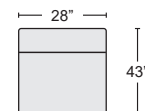

SADDLE LEATHER ARMLESS CHAIR
#339476 $630.00 QTY___

BLUE LEATHER ARMLESS CHAIR
#339477 $630.00 QTY___