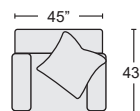

SADDLE LEATHER ARM CHAIR #339460 $1,295.00 QTY ____

BLUE LEATHER ARM CHAIR #339461 $1,295.00 QTY ____