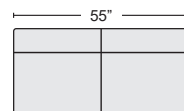

SADDLE LEATHER ARMLESS LOVESEAT #339478 $1,350.00 QTY ____

BLUE LEATHER ARMLESS LOVESEAT #339479 $1,350.00 QTY ____