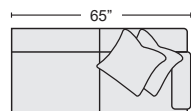

SADDLE LEATHER RAF/LOVESEAT #339544 $1,300.00 QTY ____

BLUE LEATHER RAF LOVESEAT #339545 $1,300.00 QTY ____