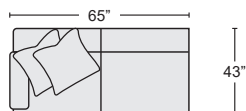

SADDLE LEATHER LAF/ LOVESEAT #339518 $1,300.00 QTY ____

BLUE LEATHER LAF LOVESEAT #339519 $1,300.00 QTY ____