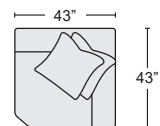

SADDLE LEATHER CORNER #339474 $945.00 QTY ____

BLUE LEATHER CORNER #339475 $945.00 QTY ____