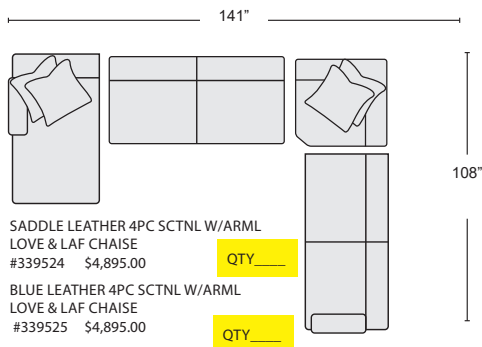

SADDLE LEATHER 4PC SCTNL W/ARML LOVE & LAF CHAISE
#339524 $4,895.00 QTY ____

BLUE LEATHER 4PC SCTNL W/ARML LOVE & LAF CHAISE
#339525 $4,895.00 QTY ____