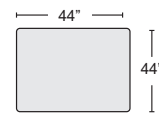

SADDLE LEATHER CORNER #339474 \$945.00 QTY ____

BLUE LEATHER CORNER #339475 \$945.00 QTY ____

SADDLE LARGE COCKTAIL OTTOMAN #339454 \$750.00 QTY ____

BLUE LARGE COCKTAIL OTTOMAN #339455 \$750.00 QTY ____