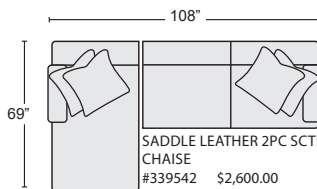

First Name: _____ Last Name: _____

Customer Signature: _____ Date: _____

Sales Person Name: _____

Sale Order Number: _____

SADDLE LEATHER 2PC SCTNL W/LAF CHAISE
#339542 \$2,600.00 QTY ____

BLUE LEATHER 2PC SCTNL W/LAF CHAISE
#339543 \$2,600.00 QTY ____