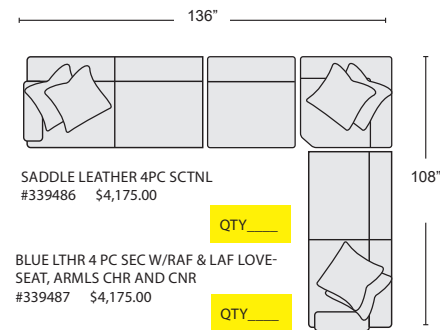

SADDLE LEATHER 4PC SCTNL #339486 $4,175.00 QTY ____

BLUE LTHR 4 PC SEC W/RAF & LAF LOVE-SEAT, ARMLS CHR AND CNR #339487 $4,175.00 QTY ____

BLUE LEATHER SOFA #339473 $2,095.00 QTY ____

BLUE LEATHER LOVESEAT #339463 $1,995.00 QTY ____

BLUE LEATHER ARM CHAIR #339461 $1,295.00 QTY ____

BLUE LARGE COCKTAIL OTTOMAN #339453 $395.00 QTY ____

BLUE LEATHER LAF LOVESEAT #339519 $1,300.00 QTY ____

BLUE LEATHER RAF LOVESEAT #339545 $1,300.00 QTY ____

BLUE LEATHER ARMLESS SOFA #339481 $1,450.00 QTY ____

BLUE LEATHER ARMLESS LOVESEAT #339479 $1,350.00 QTY ____

BLUE LEATHER ARMLESS CHAIR #339477 $630.00 QTY ____

BLUE LEATHER LAF CHAISE #339547 $1,300.00 QTY ____

BLUE LEATHER RAF CHAISE #339549 $1,300.00 QTY ____

BLUE LEATHER CORNER #339475 $945.00 QTY ____