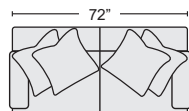

SADDLE LEATHER LOVESEAT #339462 $1,995.00 QTY ____

BLUE LEATHER LOVESEAT #339463 $1,995.00 QTY ____