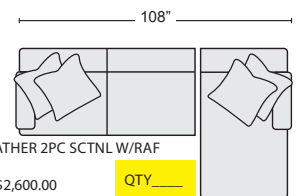

First Name: _____ Last Name: _____

Customer Signature: _____ Date: _____

Sales Person Name: _____

Sale Order Number: _____

SADDLE LEATHER 2PC SCTNL W/LAF CHAISE
#339542 \$2,600.00 QTY ____

BLUE LEATHER 2PC SCTNL W/LAF CHAISE
#339543 \$2,600.00 QTY ____