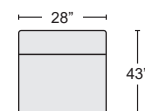

SADDLE LEATHER ARMLESS CHAIR #339476 $630.00 QTY ____

BLUE LEATHER ARMLESS CHAIR #339477 $630.00 QTY ____