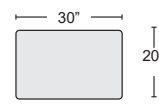

SADDLE LEATHER OTTOMAN #339452 $395.00 QTY ____

BLUE LARGE COCKTAIL OTTOMAN #339453 $395.00 QTY ____