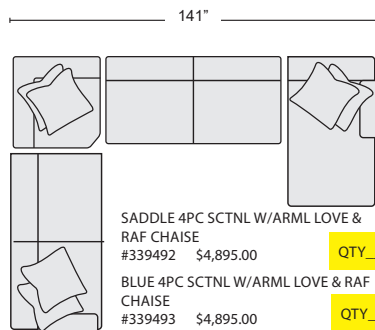

SADDLE 4PC SCTNL W/ARML LOVE & RAF CHAISE
#339492 $4,895.00 QTY ____

BLUE 4PC SCTNL W/ARML LOVE & RAF CHAISE
#339493 $4,895.00 QTY ____