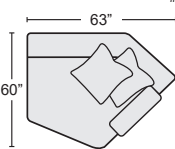

LAF ARMLESS CHAISE #248897

QTY \_\_\_\_\_

\$695.00

RAF ARMLESS CHAISE #248898

QTY \_\_\_\_\_

\$695.00

LAF CUDDLER CHAISE #250185 \$700.00

QTY \_\_\_\_\_