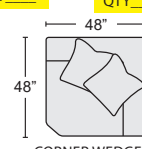

CORNER WEDGE #250167 $450.00

QTY _____