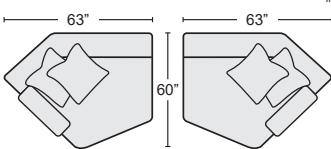

RAF CUDDLER CHAISE #250186 $700.00

LAF CUDDLER CHAISE #250185 $700.00

QTY _____