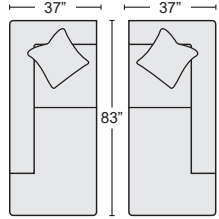

REVERSIBLE CHAISE SLEEPER W/STORAGE OTTOMAN #250192 & #250191 (BOTH SKUS MUST BE USED)

QTY \_\_\_\_\_

SOFA W/ REV. CHAISE W/STORAGE OTTOMAN #250188 & #250189 (BOTH SKUS MUST BE USED)

QTY \_\_\_\_\_

\$1,140.00