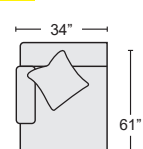

LAF CHAISE #250183

QTY _____

$595.00