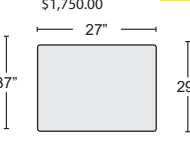

RAF CUDDLER CHAISE #250186 \$700.00

QTY \_\_\_\_\_

CORNER UNIT #250168 \$500.00

QTY \_\_\_\_\_

CORNER WEDGE #250167 \$450.00

QTY \_\_\_\_\_

ARMLESS CHAIR #250166 \$400.00

QTY \_\_\_\_\_