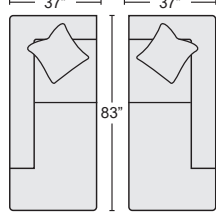

LAF ARMLESS CHAISE #248897

QTY _____

$595.00

RAF ARMLESS CHAISE #248898

QTY _____

$595.00