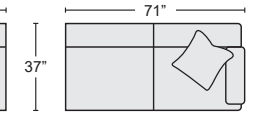

RAF CONDO SOFA #248900 $800.00

QTY _____

RAF FULL SLEEPER #248896 $1,300.00

QTY _____