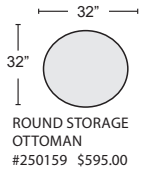

Sale Order Number: _____

Initial: _____

ROUND STORAGE OTTOMAN #250159 \$595.00

QTY _____

CHAIR #250160 \$780.00

QTY _____

SWIVEL CHAIR #250169 \$850.00

QTY _____