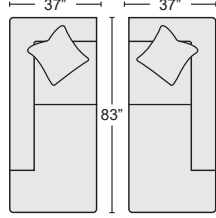

RAF ARMLESS CHAISE #248898

LAF ARMLESS CHAISE #248897

QTY _____

$795.00