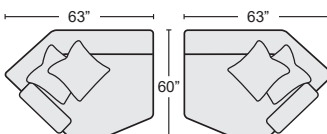

RAF CUDDLER CHAISE #250186 $700.00

LAF CUDDLER CHAISE #250185 $700.00

QTY _____