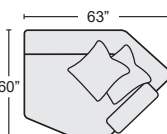

RAF CUDDLER CHAISE #250186 $700.00

QTY _____