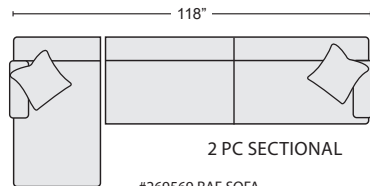

QTY \_\_\_\_\_ \$1,840.00

2 PC SECTIONAL

#269569 RAF SOFA  
#269563 LAF CHAISE

QTY \_\_\_\_\_ \$1,840.00

CHAIR  
#269560 \$880.00

QTY \_\_\_\_\_

SOFA  
#269570 \$995.00

QTY \_\_\_\_\_