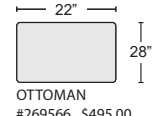

OTTOMAN
#269566 $495.00

QTY _____