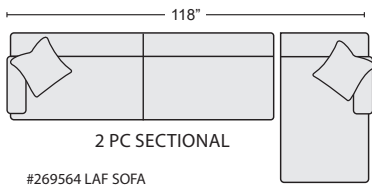

2 PC SECTIONAL

#269564 LAF SOFA
#269568 RAF CHAISE

QTY _____ $1,840.00