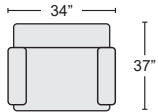

QTY \_\_\_\_\_ \$1,840.00

2 PC SECTIONAL

#269569 RAF SOFA  
#269563 LAF CHAISE

QTY \_\_\_\_\_ \$1,840.00

CHAIR  
#269560 \$880.00

QTY \_\_\_\_\_

SOFA  
#269570 \$995.00

QTY \_\_\_\_\_