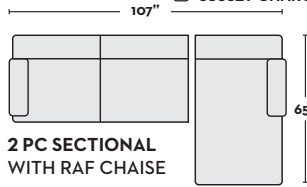

4 PC SECTIONAL
\$1,595

- #323971 PEWTER
- #323979 SAND
- #358491 TAUPE
- #358520 CHARCOAL

*SLEEPER OPTIONS AVAILABLE

2 PC SECTIONAL WITH LAF CHAISE

- \$995**
- #358484 TAUPE
 - #311598 PEWTER
 - #311628 SAND
 - #358513 CHARCOAL

\$1,495 W/ RAF FULL MEMORY FOAM SLEEPER

- #323986 PEWTER
- #323994 SAND
- #358496 TAUPE
- #358525 CHARCOAL

2 PC SECTIONAL WITH RAF CHAISE

- \$995**
- #358483 TAUPE
 - #311597 PEWTER
 - #311627 SAND
 - #358512 CHARCOAL