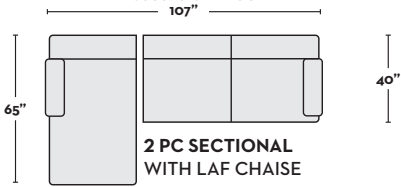

4 PC SECTIONAL WITH LAF CHAISE

- \$1,695**
- #370934 TAUPE
 - #311596 PEWTER
 - #311626 SAND
 - #358511 CHARCOAL

\$2,195 W/ RAF FULL MEMORY FOAM SLEEPER

- #327840 PEWTER
- #323996 SAND
- #358500 TAUPE
- #358529 CHARCOAL

4 PC SECTIONAL
\$1,595

- #323971 PEWTER
- #323979 SAND
- #358491 TAUPE
- #358520 CHARCOAL

*SLEEPER OPTIONS AVAILABLE

2 PC SECTIONAL WITH LAF CHAISE

- \$995**
- #358484 TAUPE
 - #311598 PEWTER
 - #311628 SAND
 - #358513 CHARCOAL