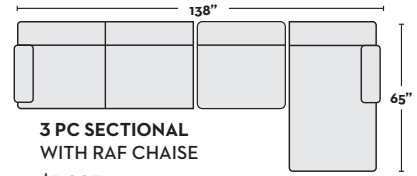

First Name: _____ Last Name: _____

Customer Signature: _____ Date: _____

Sales Person Name: _____

Sale Order Number: _____

3 PC SECTIONAL WITH RAF CHAISE
$1,295

- ☐ #323969 PEWTER
- ☐ #323977 SAND
- ☐ #358489 TAUPE
- ☐ #358518 CHARCOAL

*SLEEPER OPTIONS AVAILABLE