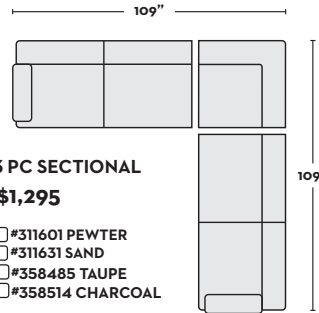

4 PC SECTIONAL
\$1,595

- #323971 PEWTER
- #323979 SAND
- #358491 TAUPE
- #358520 CHARCOAL

*SLEEPER OPTIONS AVAILABLE

2 PC SECTIONAL WITH LAF CHAISE

- \$995**
- #358484 TAUPE
 - #311598 PEWTER
 - #311628 SAND
 - #358513 CHARCOAL

\$1,495 W/ RAF FULL MEMORY FOAM SLEEPER

- #323986 PEWTER
- #323994 SAND
- #358496 TAUPE
- #358525 CHARCOAL

2 PC SECTIONAL WITH RAF CHAISE

- \$995**
- #358483 TAUPE
 - #311597 PEWTER
 - #311627 SAND
 - #358512 CHARCOAL

\$1,495 W/ LAF FULL MEMORY FOAM SLEEPER

- #323985 PEWTER
- #323993 SAND
- #358495 TAUPE
- #358524 CHARCOAL

3 PC SECTIONAL
\$1,295

- #311601 PEWTER
- #311631 SAND
- #358485 TAUPE
- #358514 CHARCOAL

*SLEEPER OPTIONS AVAILABLE