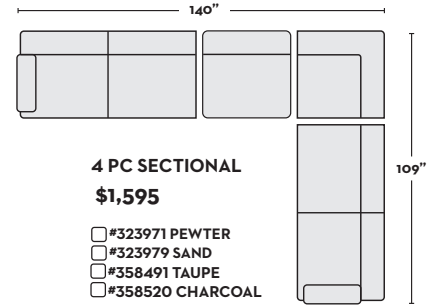

*SLEEPER OPTIONS AVAILABLE

4 PC SECTIONAL WITH RAF CHAISE

- \$1,695**
- #358481 TAUPE
 - #311595 PEWTER
 - #311625 SAND
 - #358510 CHARCOAL

\$2,195 W/ LAF FULL MEMORY FOAM SLEEPER

- #327839 PEWTER
- #323995 SAND
- #358499 TAUPE
- #358528 CHARCOAL

4 PC SECTIONAL WITH LAF CHAISE

- \$1,695**
- #370934 TAUPE
 - #311596 PEWTER
 - #311626 SAND
 - #358511 CHARCOAL

\$2,195 W/ RAF FULL MEMORY FOAM SLEEPER

- #327840 PEWTER
- #323996 SAND
- #358500 TAUPE
- #358529 CHARCOAL

4 PC SECTIONAL
\$1,595

- #323971 PEWTER
- #323979 SAND
- #358491 TAUPE
- #358520 CHARCOAL

*SLEEPER OPTIONS AVAILABLE

2 PC SECTIONAL WITH LAF CHAISE

- \$995**
- #358484 TAUPE
 - #311598 PEWTER
 - #311628 SAND
 - #358513 CHARCOAL