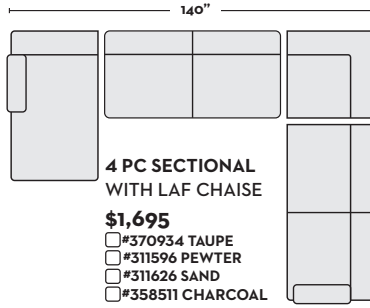

*SLEEPER OPTIONS AVAILABLE

4 PC SECTIONAL WITH RAF CHAISE

- \$1,695**
- #358481 TAUPE
 - #311595 PEWTER
 - #311625 SAND
 - #358510 CHARCOAL

\$2,195 W/ LAF FULL MEMORY FOAM SLEEPER

- #327839 PEWTER
- #323995 SAND
- #358499 TAUPE
- #358528 CHARCOAL

4 PC SECTIONAL WITH LAF CHAISE

- \$1,695**
- #370934 TAUPE
 - #311596 PEWTER
 - #311626 SAND
 - #358511 CHARCOAL

\$2,195 W/ RAF FULL MEMORY FOAM SLEEPER

- #327840 PEWTER
- #323996 SAND
- #358500 TAUPE
- #358529 CHARCOAL

4 PC SECTIONAL
\$1,595

- #323971 PEWTER
- #323979 SAND
- #358491 TAUPE
- #358520 CHARCOAL

*SLEEPER OPTIONS AVAILABLE

2 PC SECTIONAL WITH LAF CHAISE

- \$995**
- #358484 TAUPE
 - #311598 PEWTER
 - #311628 SAND
 - #358513 CHARCOAL