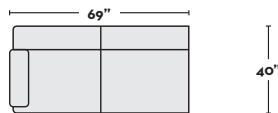

\$1,495 W/ LAF FULL MEMORY FOAM SLEEPER

- #323985 PEWTER
- #323993 SAND
- #358495 TAUPE
- #358524 CHARCOAL

3 PC SECTIONAL
\$1,295

- #311601 PEWTER
- #311631 SAND
- #358485 TAUPE
- #358514 CHARCOAL

*SLEEPER OPTIONS AVAILABLE