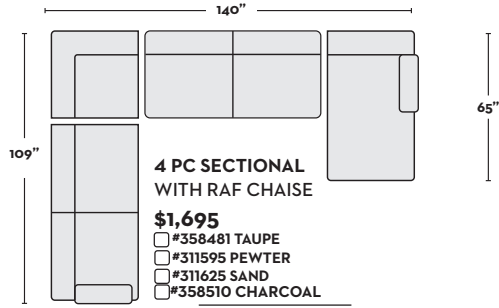

First Name: _____ Last Name: _____

Customer Signature: _____ Date: _____

Sales Person Name: _____

Sale Order Number: _____

3 PC SECTIONAL WITH RAF CHAISE
\$1,295

- #323969 PEWTER
- #323977 SAND
- #358489 TAUPE
- #358518 CHARCOAL

*SLEEPER OPTIONS AVAILABLE

4 PC SECTIONAL WITH RAF CHAISE

- \$1,695**
- #358481 TAUPE
 - #311595 PEWTER
 - #311625 SAND
 - #358510 CHARCOAL

\$2,195 W/ LAF FULL MEMORY FOAM SLEEPER

- #327839 PEWTER
- #323995 SAND
- #358499 TAUPE
- #358528 CHARCOAL

4 PC SECTIONAL WITH LAF CHAISE

- \$1,695**
- #370934 TAUPE
 - #311596 PEWTER
 - #311626 SAND
 - #358511 CHARCOAL

\$2,195 W/ RAF FULL MEMORY FOAM SLEEPER

- #327840 PEWTER
- #323996 SAND
- #358500 TAUPE
- #358529 CHARCOAL