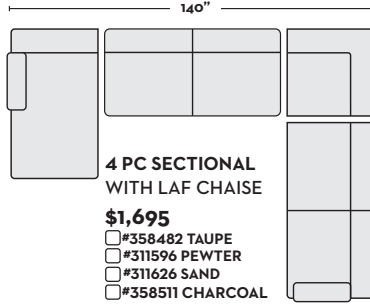

\*SLEEPER OPTIONS AVAILABLE

**4 PC SECTIONAL WITH RAF CHAISE**

- \$1,695**
- #358481 TAUPE
  - #311595 PEWTER
  - #311625 SAND
  - #358510 CHARCOAL

**\$2,195 W/ LAF FULL MEMORY FOAM SLEEPER**

- #327839 PEWTER
- #323995 SAND
- #358499 TAUPE
- #358528 CHARCOAL

**4 PC SECTIONAL WITH LAF CHAISE**

- \$1,695**
- #358482 TAUPE
  - #311596 PEWTER
  - #311626 SAND
  - #358511 CHARCOAL

**\$2,195 W/ RAF FULL MEMORY FOAM SLEEPER**

- #327840 PEWTER
- #323996 SAND
- #358500 TAUPE
- #358529 CHARCOAL

**4 PC SECTIONAL**  
**\$1,595**

- #323971 PEWTER
- #323979 SAND
- #358491 TAUPE
- #358520 CHARCOAL

\*SLEEPER OPTIONS AVAILABLE

**2 PC SECTIONAL WITH LAF CHAISE**

- \$995**
- #358484 TAUPE
  - #311598 PEWTER
  - #311628 SAND
  - #358513 CHARCOAL