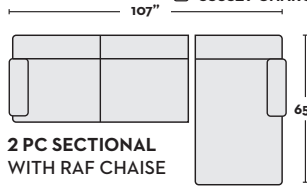

**4 PC SECTIONAL WITH LAF CHAISE**

- \$1,695**
- #358482 TAUPE
  - #311596 PEWTER
  - #311626 SAND
  - #358511 CHARCOAL

**\$2,195 W/ RAF FULL MEMORY FOAM SLEEPER**

- #327840 PEWTER
- #323996 SAND
- #358500 TAUPE
- #358529 CHARCOAL

**4 PC SECTIONAL**  
**\$1,595**

- #323971 PEWTER
- #323979 SAND
- #358491 TAUPE
- #358520 CHARCOAL

\*SLEEPER OPTIONS AVAILABLE

**2 PC SECTIONAL WITH LAF CHAISE**

- \$995**
- #358484 TAUPE
  - #311598 PEWTER
  - #311628 SAND
  - #358513 CHARCOAL

**\$1,495 W/ RAF FULL MEMORY FOAM SLEEPER**

- #323986 PEWTER
- #323994 SAND
- #358496 TAUPE
- #358525 CHARCOAL

**2 PC SECTIONAL WITH RAF CHAISE**

- \$995**
- #358483 TAUPE
  - #311597 PEWTER
  - #311627 SAND
  - #358512 CHARCOAL