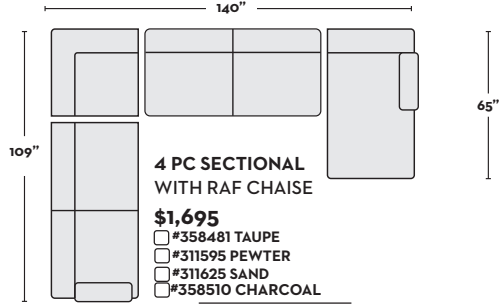

\*SLEEPER OPTIONS AVAILABLE

**4 PC SECTIONAL WITH RAF CHAISE**

- \$1,695**
- #358481 TAUPE
  - #311595 PEWTER
  - #311625 SAND
  - #358510 CHARCOAL

**\$2,195 W/ LAF FULL MEMORY FOAM SLEEPER**

- #327839 PEWTER
- #323995 SAND
- #358499 TAUPE
- #358528 CHARCOAL

**4 PC SECTIONAL WITH LAF CHAISE**

- \$1,695**
- #358482 TAUPE
  - #311596 PEWTER
  - #311626 SAND
  - #358511 CHARCOAL

**\$2,195 W/ RAF FULL MEMORY FOAM SLEEPER**

- #327840 PEWTER
- #323996 SAND
- #358500 TAUPE
- #358529 CHARCOAL

**4 PC SECTIONAL**  
**\$1,595**

- #323971 PEWTER
- #323979 SAND
- #358491 TAUPE
- #358520 CHARCOAL

\*SLEEPER OPTIONS AVAILABLE

**2 PC SECTIONAL WITH LAF CHAISE**

- \$995**
- #358484 TAUPE
  - #311598 PEWTER
  - #311628 SAND
  - #358513 CHARCOAL