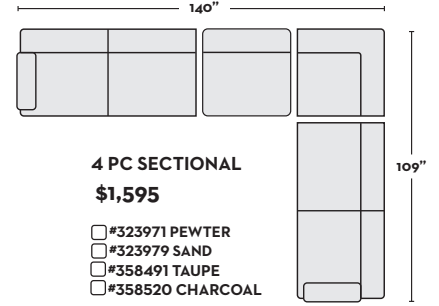

\*SLEEPER OPTIONS AVAILABLE

**4 PC SECTIONAL WITH RAF CHAISE**

- \$1,695**
- #358481 TAUPE
  - #311595 PEWTER
  - #311625 SAND
  - #358510 CHARCOAL

**\$2,195 W/ LAF FULL MEMORY FOAM SLEEPER**

- #327839 PEWTER
- #323995 SAND
- #358499 TAUPE
- #358528 CHARCOAL

**4 PC SECTIONAL WITH LAF CHAISE**

- \$1,695**
- #358482 TAUPE
  - #311596 PEWTER
  - #311626 SAND
  - #358511 CHARCOAL

**\$2,195 W/ RAF FULL MEMORY FOAM SLEEPER**

- #327840 PEWTER
- #323996 SAND
- #358500 TAUPE
- #358529 CHARCOAL

**4 PC SECTIONAL**  
**\$1,595**

- #323971 PEWTER
- #323979 SAND
- #358491 TAUPE
- #358520 CHARCOAL

\*SLEEPER OPTIONS AVAILABLE

**2 PC SECTIONAL WITH LAF CHAISE**

- \$995**
- #358484 TAUPE
  - #311598 PEWTER
  - #311628 SAND
  - #358513 CHARCOAL