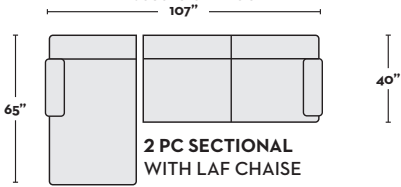

**4 PC SECTIONAL WITH LAF CHAISE**

- \$1,695**
- #358482 TAUPE
  - #311596 PEWTER
  - #311626 SAND
  - #358511 CHARCOAL

**\$2,195 W/ RAF FULL MEMORY FOAM SLEEPER**

- #327840 PEWTER
- #323996 SAND
- #358500 TAUPE
- #358529 CHARCOAL

**4 PC SECTIONAL**  
**\$1,595**

- #323971 PEWTER
- #323979 SAND
- #358491 TAUPE
- #358520 CHARCOAL

\*SLEEPER OPTIONS AVAILABLE

**2 PC SECTIONAL WITH LAF CHAISE**

- \$995**
- #358484 TAUPE
  - #311598 PEWTER
  - #311628 SAND
  - #358513 CHARCOAL