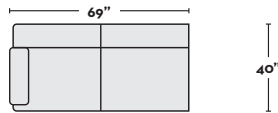

\$1,495 W/ RAF FULL MEMORY FOAM SLEEPER

- #323986 PEWTER
- #323994 SAND

2 PC SECTIONAL WITH RAF CHAISE
\$995

- #311597 PEWTER
- #311627 SAND

\$1,495 W/ LAF FULL MEMORY FOAM SLEEPER

- #323985 PEWTER
- #323993 SAND

3 PC SECTIONAL
\$1,295

- #311601 PEWTER
- #311631 SAND

*SLEEPER OPTIONS AVAILABLE

LAF LOVESEAT \$510

- #311591 PEWTER
- #311621 SAND

W/FL SLEEPER \$1,010

- #323983 PEWTER
- #323991 SAND

RAF LOVESEAT \$510