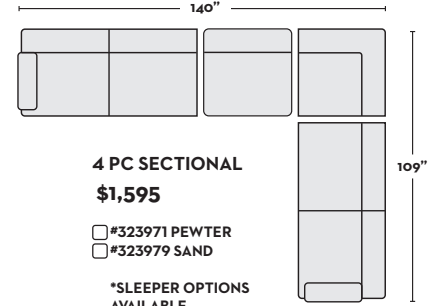

4 PC SECTIONAL WITH RAF CHAISE
\$1,695

- #311595 PEWTER
- #311625 SAND

\$2,195 W/ LAF FULL MEMORY FOAM SLEEPER

- #327839 PEWTER
- #323995 SAND

4 PC SECTIONAL WITH LAF CHAISE
\$1,695

- #311596 PEWTER
- #311626 SAND

\$2,195 W/ RAF FULL MEMORY FOAM SLEEPER

- #327840 PEWTER
- #323996 SAND

4 PC SECTIONAL
\$1,595

- #323971 PEWTER
- #323979 SAND

*SLEEPER OPTIONS AVAILABLE

2 PC SECTIONAL WITH LAF CHAISE
\$995

- #311598 PEWTER
- #311628 SAND

3 PC SECTIONAL
\$1,295

- #311601 PEWTER
- #311631 SAND

*SLEEPER OPTIONS AVAILABLE

LAF LOVESEAT \$510

- #311591 PEWTER
- #311621 SAND

W/FL SLEEPER \$1,010

- #323983 PEWTER
- #323991 SAND

RAF LOVESEAT \$510