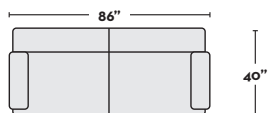

86" SOFA $695

- ☐ #323967 PEWTER
- ☐ #323975 SAND

W/QN SLEEPER $1,195

- ☐ #338899 PEWTER
- ☐ #338893 SAND