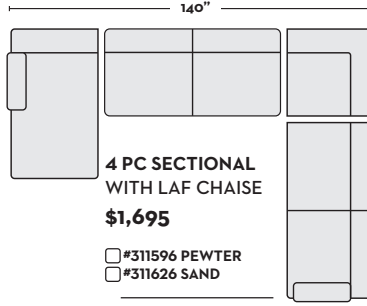

First Name: _____ Last Name: _____

Customer Signature: _____ Date: _____

Sales Person Name: _____

Sale Order Number: _____

3 PC SECTIONAL WITH LAF CHAISE
\$1,295

- #323969 PEWTER
- #323977 SAND

*SLEEPER OPTIONS AVAILABLE

4 PC SECTIONAL WITH RAF CHAISE
\$1,695

- #311595 PEWTER
- #311625 SAND

\$2,195 W/ LAF FULL MEMORY FOAM SLEEPER

- #327839 PEWTER
- #323995 SAND

4 PC SECTIONAL WITH LAF CHAISE
\$1,695

- #311596 PEWTER
- #311626 SAND

\$2,195 W/ RAF FULL MEMORY FOAM SLEEPER

- #327840 PEWTER
- #323996 SAND

4 PC SECTIONAL
\$1,595

- #323971 PEWTER
- #323979 SAND

*SLEEPER OPTIONS AVAILABLE

2 PC SECTIONAL WITH LAF CHAISE
\$995

- #311598 PEWTER
- #311628 SAND

3 PC SECTIONAL
\$1,295

- #311601 PEWTER
- #311631 SAND

*SLEEPER OPTIONS AVAILABLE

LAF LOVESEAT \$510

- #311591 PEWTER
- #311621 SAND

W/FL SLEEPER \$1,010

- #323983 PEWTER
- #323991 SAND

RAF LOVESEAT \$510