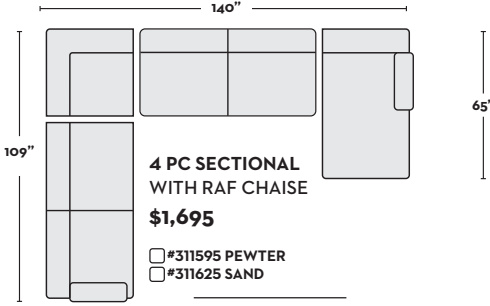

First Name: _____ Last Name: _____

Customer Signature: _____ Date: _____

Sales Person Name: _____

Sale Order Number: _____

3 PC SECTIONAL WITH LAF CHAISE
\$1,295

- #323969 PEWTER
- #323977 SAND

*SLEEPER OPTIONS AVAILABLE

4 PC SECTIONAL WITH RAF CHAISE
\$1,695

- #311595 PEWTER
- #311625 SAND

\$2,195 W/ LAF FULL MEMORY FOAM SLEEPER

- #327839 PEWTER
- #323995 SAND

4 PC SECTIONAL WITH LAF CHAISE
\$1,695

- #311596 PEWTER
- #311626 SAND

\$2,195 W/ RAF FULL MEMORY FOAM SLEEPER

- #327840 PEWTER
- #323996 SAND

4 PC SECTIONAL
\$1,595

- #323971 PEWTER
- #323979 SAND

*SLEEPER OPTIONS AVAILABLE

2 PC SECTIONAL WITH LAF CHAISE
\$995

- #311598 PEWTER
- #311628 SAND

3 PC SECTIONAL
\$1,295

- #311601 PEWTER
- #311631 SAND

*SLEEPER OPTIONS AVAILABLE

LAF LOVESEAT \$510

- #311591 PEWTER
- #311621 SAND

W/FL SLEEPER \$1,010

- #323983 PEWTER
- #323991 SAND

RAF LOVESEAT \$510