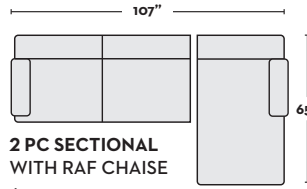

\$2,195 W/ RAF FULL MEMORY FOAM SLEEPER

- #327840 PEWTER
- #323996 SAND

4 PC SECTIONAL
\$1,595

- #323971 PEWTER
- #323979 SAND

*SLEEPER OPTIONS AVAILABLE

2 PC SECTIONAL WITH LAF CHAISE
\$995

- #311598 PEWTER
- #311628 SAND

\$1,495 W/ RAF FULL MEMORY FOAM SLEEPER

- #323986 PEWTER
- #323994 SAND

2 PC SECTIONAL WITH RAF CHAISE
\$995

- #311597 PEWTER
- #311627 SAND

\$1,495 W/ LAF FULL MEMORY FOAM SLEEPER

- #323985 PEWTER
- #323993 SAND

3 PC SECTIONAL
\$1,295

- #311601 PEWTER
- #311631 SAND

*SLEEPER OPTIONS AVAILABLE

LAF LOVESEAT \$510

- #311591 PEWTER
- #311621 SAND

W/FL SLEEPER \$1,010

- #323983 PEWTER
- #323991 SAND

RAF LOVESEAT \$510