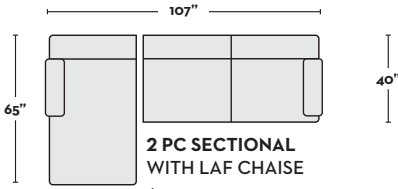

\$2,195 W/ RAF FULL MEMORY FOAM SLEEPER

- #327840 PEWTER
- #323996 SAND

4 PC SECTIONAL
\$1,595

- #323971 PEWTER
- #323979 SAND

*SLEEPER OPTIONS AVAILABLE

2 PC SECTIONAL WITH LAF CHAISE
\$995

- #311598 PEWTER
- #311628 SAND

\$1,495 W/ RAF FULL MEMORY FOAM SLEEPER

- #323986 PEWTER
- #323994 SAND

2 PC SECTIONAL WITH RAF CHAISE
\$995

- #311597 PEWTER
- #311627 SAND

\$1,495 W/ LAF FULL MEMORY FOAM SLEEPER

- #323985 PEWTER
- #323993 SAND