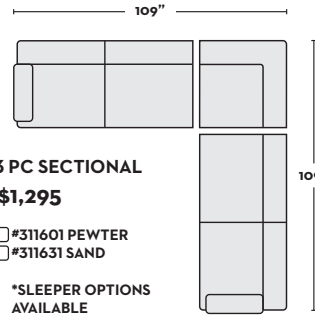

\$2,195 W/ RAF FULL MEMORY FOAM SLEEPER

- #327840 PEWTER
- #323996 SAND

4 PC SECTIONAL
\$1,595

- #323971 PEWTER
- #323979 SAND

*SLEEPER OPTIONS AVAILABLE

2 PC SECTIONAL WITH LAF CHAISE
\$995

- #311598 PEWTER
- #311628 SAND

\$1,495 W/ RAF FULL MEMORY FOAM SLEEPER

- #323986 PEWTER
- #323994 SAND

2 PC SECTIONAL WITH RAF CHAISE
\$995

- #311597 PEWTER
- #311627 SAND

\$1,495 W/ LAF FULL MEMORY FOAM SLEEPER

- #323985 PEWTER
- #323993 SAND

3 PC SECTIONAL
\$1,295

- #311601 PEWTER
- #311631 SAND

*SLEEPER OPTIONS AVAILABLE

LAF LOVESEAT \$510

- #311591 PEWTER
- #311621 SAND

W/FL SLEEPER \$1,010

- #323983 PEWTER
- #323991 SAND

RAF LOVESEAT \$510