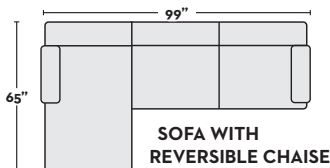

$895
SOFA WITH
REVERSIBLE CHAISE

- ☐ #295888 MOONSTONE
- ☐ #296278 MOCHA

$1,395 W/ QN MEMORY
FOAM SLEEPER

- ☐ #303488 MOONSTONE
- ☐ #303467 MOCHA