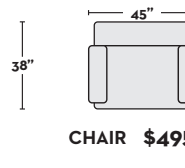

$495
CHAIR

- ☐ #295885 MOONSTONE
- ☐ #296277 MOCHA