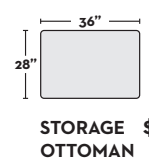

\$295
STORAGE
OTTOMAN

- #303486 MOONSTONE
- #303465 MOCHA

* QUEEN SIZE SLEEPERS REQUIRE 81" FROM THE WALL TO FULLY EXTEND OUT

DUE TO THE HAND BUILT NATURE OF THIS FURNITURE, DIMENSIONS MAY SLIGHTLY VARY