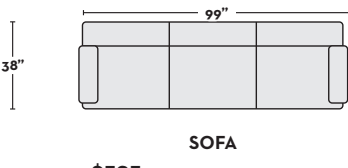

$895
SOFA WITH
REVERSIBLE CHAISE

$580
LOVESEAT

$595
SOFA

- ☐ #295887 MOONSTONE
- ☐ #295886 MOCHA

$1,095 W/ QN MEMORY
FOAM SLEEPER

- ☐ #303487 MOONSTONE
- ☐ #303466 MOCHA