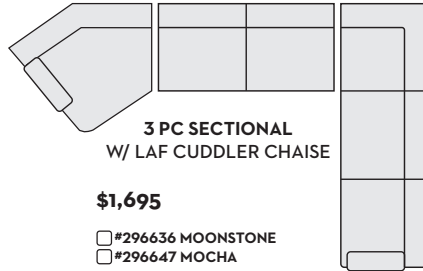

- (REVERSE OF WHAT IS SHOWN ABOVE)
- #297819 MOONSTONE
 - #297812 MOCHA

\$1,390
2 PC SECTIONAL
W/ RAF CUDDLER CHAISE

- #297816 MOONSTONE
- #297815 MOCHA

W/ LAF CUDDLER CHAISE

- (REVERSE OF WHAT IS SHOWN ABOVE)
- #297818 MOONSTONE
 - #297814 MOCHA

\$1,695
3 PC SECTIONAL
W/ RAF CUDDLER CHAISE

- #296637 MOONSTONE
- #296920 MOCHA

\$1,695
3 PC SECTIONAL
W/ LAF CUDDLER CHAISE

- #296636 MOONSTONE
- #296647 MOCHA

\$1,295
2 PC SECTIONAL
WITH LAF TUX + RAF SOFA

\$295
STORAGE
OTTOMAN

- #303486 MOONSTONE
- #303465 MOCHA

* QUEEN SIZE SLEEPERS REQUIRE 81" FROM THE WALL TO FULLY EXTEND OUT

DUE TO THE HAND BUILT NATURE OF THIS FURNITURE, DIMENSIONS MAY SLIGHTLY VARY