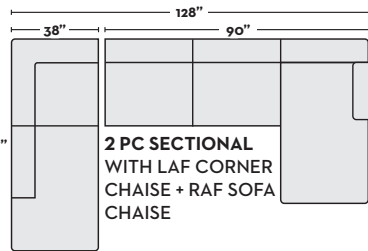

$1,390
2 PC SECTIONAL
WITH LAF CORNER
CHAISE + RAF SOFA
CHAISE

- ☐ #303498 MOONSTONE
- ☐ #303477 MOCHA