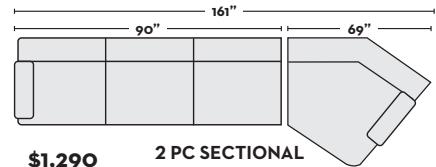

First Name: _____ Last Name: _____

Customer Signature: _____ Date: _____

Sales Person Name: _____

Sale Order Number: _____

\$1,290
2 PC SECTIONAL
W/ RAF CUDDLER CHAISE

- #297817 MOONSTONE
- #297813 MOCHA

W/ LAF CUDDLER CHAISE

\$295
STORAGE
OTTOMAN

- #303486 MOONSTONE
- #303465 MOCHA

* QUEEN SIZE SLEEPERS REQUIRE 81" FROM THE WALL TO FULLY EXTEND OUT

DUE TO THE HAND BUILT NATURE OF THIS FURNITURE, DIMENSIONS MAY SLIGHTLY VARY