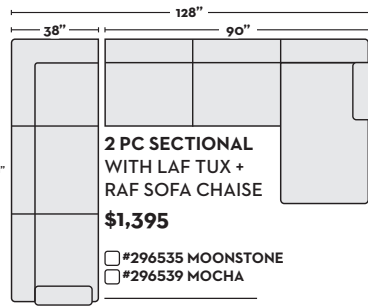

\$1,695
3 PC SECTIONAL
W/ RAF CUDDLER CHAISE

- #296637 MOONSTONE
- #296920 MOCHA

\$1,695
3 PC SECTIONAL
W/ LAF CUDDLER CHAISE

- #296636 MOONSTONE
- #296647 MOCHA

\$1,295
2 PC SECTIONAL
WITH LAF TUX + RAF SOFA

- #296537 MOONSTONE
- #296541 MOCHA

\$1,295
2 PC SECTIONAL
WITH RAF TUX + LAF SOFA

- #296538 MOONSTONE
- #296542 MOCHA

\$1,395
2 PC SECTIONAL
WITH LAF TUX +
RAF SOFA CHAISE

- #296535 MOONSTONE
- #296539 MOCHA

\$1,395
2 PC SECTIONAL
WITH RAF TUX +
LAF SOFA CHAISE

- #296536 MOONSTONE
- #296540 MOCHA

\$1,290
2 PC SECTIONAL
WITH LAF CORNER
CHAISE + RAF SOFA

- #303494 MOONSTONE
- #303473 MOCHA

\$1,290
2 PC SECTIONAL
WITH RAF CORNER
CHAISE + LAF SOFA

\$295
STORAGE
OTTOMAN

- #303486 MOONSTONE
- #303465 MOCHA

* QUEEN SIZE SLEEPERS REQUIRE 81" FROM THE WALL TO FULLY EXTEND OUT

DUE TO THE HAND BUILT NATURE OF THIS FURNITURE, DIMENSIONS MAY SLIGHTLY VARY