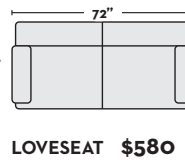

$580
LOVESEAT

- ☐ #295884 MOONSTONE
- ☐ #296276 MOCHA