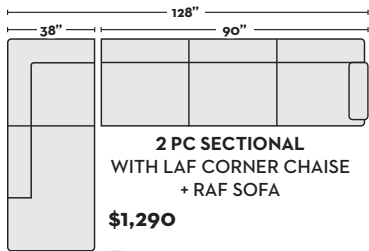

- #296537 MOONSTONE
- #296541 MOCHA

\$1,295
2 PC SECTIONAL
WITH RAF TUX + LAF SOFA

- #296538 MOONSTONE
- #296542 MOCHA

\$1,395
2 PC SECTIONAL
WITH LAF TUX +
RAF SOFA CHAISE

- #296535 MOONSTONE
- #296539 MOCHA

\$1,395
2 PC SECTIONAL
WITH RAF TUX +
LAF SOFA CHAISE

- #296536 MOONSTONE
- #296540 MOCHA

\$1,290
2 PC SECTIONAL
WITH LAF CORNER
CHAISE + RAF SOFA

- #303494 MOONSTONE
- #303473 MOCHA

\$1,290
2 PC SECTIONAL
WITH RAF CORNER
CHAISE + LAF SOFA