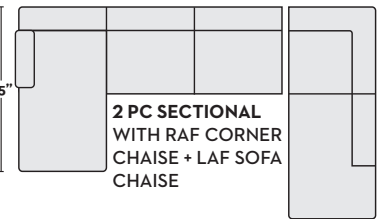

\$1,395
2 PC SECTIONAL
WITH RAF TUX +
LAF SOFA CHAISE

- #296536 MOONSTONE
- #296540 MOCHA

\$1,290
2 PC SECTIONAL
WITH LAF CORNER
CHAISE + RAF SOFA

- #303494 MOONSTONE
- #303473 MOCHA

\$1,290
2 PC SECTIONAL
WITH RAF CORNER
CHAISE + LAF SOFA

- #303493 MOONSTONE
- #303472 MOCHA

\$1,390
2 PC SECTIONAL
WITH LAF CORNER
CHAISE + RAF SOFA
CHAISE

- #303498 MOONSTONE
- #303477 MOCHA

\$1,390
2 PC SECTIONAL
WITH RAF CORNER
CHAISE + LAF SOFA
CHAISE

- #303497 MOONSTONE
- #303476 MOCHA