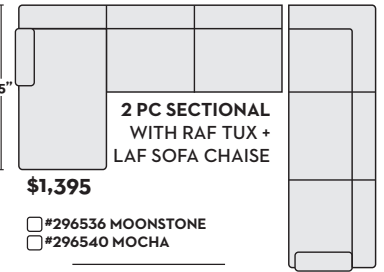

\$1,695
3 PC SECTIONAL
W/ RAF CUDDLER CHAISE

- #296637 MOONSTONE
- #296920 MOCHA

\$1,695
3 PC SECTIONAL
W/ LAF CUDDLER CHAISE

- #296636 MOONSTONE
- #296647 MOCHA

\$1,295
2 PC SECTIONAL
WITH LAF TUX + RAF SOFA

- #296537 MOONSTONE
- #296541 MOCHA

\$1,295
2 PC SECTIONAL
WITH RAF TUX + LAF SOFA

- #296538 MOONSTONE
- #296542 MOCHA

\$1,395
2 PC SECTIONAL
WITH LAF TUX +
RAF SOFA CHAISE

- #296535 MOONSTONE
- #296539 MOCHA

\$1,395
2 PC SECTIONAL
WITH RAF TUX +
LAF SOFA CHAISE

- #296536 MOONSTONE
- #296540 MOCHA

\$1,290
2 PC SECTIONAL
WITH LAF CORNER
CHAISE + RAF SOFA

- #303494 MOONSTONE
- #303473 MOCHA

\$1,290
2 PC SECTIONAL
WITH RAF CORNER
CHAISE + LAF SOFA

- #303493 MOONSTONE
- #303472 MOCHA

\$1,390
2 PC SECTIONAL
WITH LAF CORNER
CHAISE + RAF SOFA
CHAISE

- #303498 MOONSTONE
- #303477 MOCHA

\$1,390
2 PC SECTIONAL
WITH RAF CORNER
CHAISE + LAF SOFA
CHAISE

- #303497 MOONSTONE
- #303476 MOCHA