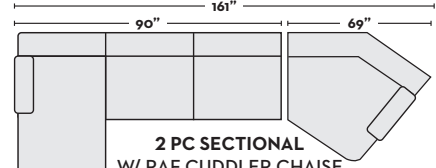

First Name: _____ Last Name: _____

Customer Signature: _____ Date: _____

Sales Person Name: _____

Sale Order Number: _____

\$1,290
2 PC SECTIONAL
W/ RAF CUDDLER CHAISE

- #297817 MOONSTONE
- #297813 MOCHA

W/ LAF CUDDLER CHAISE

- (REVERSE OF WHAT IS SHOWN ABOVE)
- #297819 MOONSTONE
 - #297812 MOCHA

\$1,390
2 PC SECTIONAL
W/ RAF CUDDLER CHAISE

- #297816 MOONSTONE
- #297815 MOCHA

W/ LAF CUDDLER CHAISE

- (REVERSE OF WHAT IS SHOWN ABOVE)
- #297818 MOONSTONE
 - #297814 MOCHA

\$295
STORAGE
OTTOMAN

- #303486 MOONSTONE
- #303465 MOCHA

* QUEEN SIZE SLEEPERS REQUIRE 81" FROM THE WALL TO FULLY EXTEND OUT

DUE TO THE HAND BUILT NATURE OF THIS FURNITURE, DIMENSIONS MAY SLIGHTLY VARY