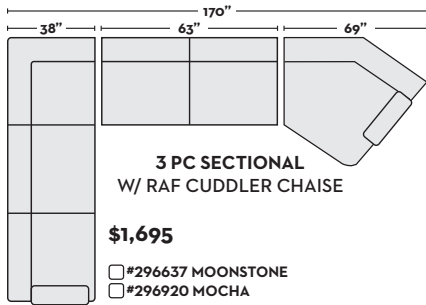

- (REVERSE OF WHAT IS SHOWN ABOVE)
- #297819 MOONSTONE
 - #297812 MOCHA

\$1,390
2 PC SECTIONAL
W/ RAF CUDDLER CHAISE

- #297816 MOONSTONE
- #297815 MOCHA

W/ LAF CUDDLER CHAISE

- (REVERSE OF WHAT IS SHOWN ABOVE)
- #297818 MOONSTONE
 - #297814 MOCHA

\$295
STORAGE
OTTOMAN

- #303486 MOONSTONE
- #303465 MOCHA

* QUEEN SIZE SLEEPERS REQUIRE 81" FROM THE WALL TO FULLY EXTEND OUT

DUE TO THE HAND BUILT NATURE OF THIS FURNITURE, DIMENSIONS MAY SLIGHTLY VARY