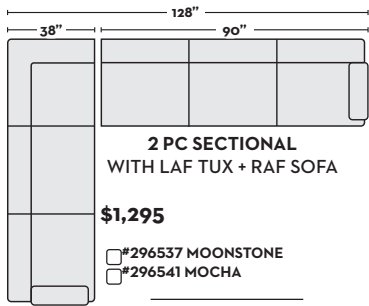

- (REVERSE OF WHAT IS SHOWN ABOVE)
- #297819 MOONSTONE
 - #297812 MOCHA

\$1,390
2 PC SECTIONAL
W/ RAF CUDDLER CHAISE

- #297816 MOONSTONE
- #297815 MOCHA

W/ LAF CUDDLER CHAISE

- (REVERSE OF WHAT IS SHOWN ABOVE)
- #297818 MOONSTONE
 - #297814 MOCHA

\$1,695
3 PC SECTIONAL
W/ RAF CUDDLER CHAISE

- #296637 MOONSTONE
- #296920 MOCHA

\$1,695
3 PC SECTIONAL
W/ LAF CUDDLER CHAISE

- #296636 MOONSTONE
- #296647 MOCHA

\$1,295
2 PC SECTIONAL
WITH LAF TUX + RAF SOFA

\$295
STORAGE
OTTOMAN

- #303486 MOONSTONE
- #303465 MOCHA

* QUEEN SIZE SLEEPERS REQUIRE 81" FROM THE WALL TO FULLY EXTEND OUT

DUE TO THE HAND BUILT NATURE OF THIS FURNITURE, DIMENSIONS MAY SLIGHTLY VARY