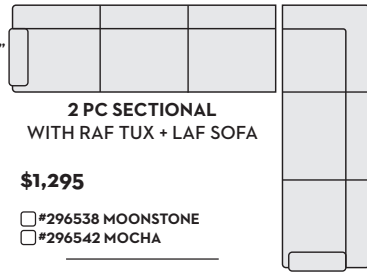

- (REVERSE OF WHAT IS SHOWN ABOVE)
- #297819 MOONSTONE
 - #297812 MOCHA

\$1,390
2 PC SECTIONAL
W/ RAF CUDDLER CHAISE

- #297816 MOONSTONE
- #297815 MOCHA

W/ LAF CUDDLER CHAISE

- (REVERSE OF WHAT IS SHOWN ABOVE)
- #297818 MOONSTONE
 - #297814 MOCHA

\$1,695
3 PC SECTIONAL
W/ RAF CUDDLER CHAISE

- #296637 MOONSTONE
- #296920 MOCHA

\$1,695
3 PC SECTIONAL
W/ LAF CUDDLER CHAISE

- #296636 MOONSTONE
- #296647 MOCHA

\$1,295
2 PC SECTIONAL
WITH LAF TUX + RAF SOFA

- #296537 MOONSTONE
- #296541 MOCHA

\$1,295
2 PC SECTIONAL
WITH RAF TUX + LAF SOFA

- #296538 MOONSTONE
- #296542 MOCHA

\$1,395
2 PC SECTIONAL
WITH LAF TUX +
RAF SOFA CHAISE

- #296535 MOONSTONE
- #296539 MOCHA

\$1,395
2 PC SECTIONAL
WITH RAF TUX +
LAF SOFA CHAISE

- #296536 MOONSTONE
- #296540 MOCHA

\$1,290
2 PC SECTIONAL
WITH LAF CORNER
CHAISE + RAF SOFA

- #303494 MOONSTONE
- #303473 MOCHA

\$1,290
2 PC SECTIONAL
WITH RAF CORNER
CHAISE + LAF SOFA