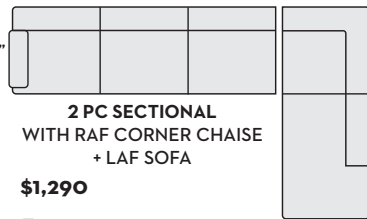

- #296537 MOONSTONE
- #296541 MOCHA

\$1,295
2 PC SECTIONAL
WITH RAF TUX + LAF SOFA

- #296538 MOONSTONE
- #296542 MOCHA

\$1,395
2 PC SECTIONAL
WITH LAF TUX +
RAF SOFA CHAISE

- #296535 MOONSTONE
- #296539 MOCHA

\$1,395
2 PC SECTIONAL
WITH RAF TUX +
LAF SOFA CHAISE

- #296536 MOONSTONE
- #296540 MOCHA

\$1,290
2 PC SECTIONAL
WITH LAF CORNER
CHAISE + RAF SOFA

- #303494 MOONSTONE
- #303473 MOCHA

\$1,290
2 PC SECTIONAL
WITH RAF CORNER
CHAISE + LAF SOFA

- #303493 MOONSTONE
- #303472 MOCHA

\$1,390
2 PC SECTIONAL
WITH LAF CORNER
CHAISE + RAF SOFA
CHAISE

- #303498 MOONSTONE
- #303477 MOCHA

\$1,390
2 PC SECTIONAL
WITH RAF CORNER
CHAISE + LAF SOFA
CHAISE

- #303497 MOONSTONE
- #303476 MOCHA