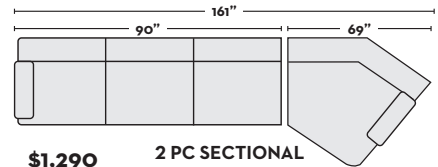

First Name: _____ Last Name: _____

Customer Signature: _____ Date: _____

Sales Person Name: _____

Sale Order Number: _____

$1,290
2 PC SECTIONAL
W/ RAF CUDDLER CHAISE

- ☐ #297817 MOONSTONE
- ☐ #297813 MOCHA

W/ LAF CUDDLER CHAISE

(REVERSE OF WHAT IS SHOWN ABOVE)

- ☐ #297819 MOONSTONE
- ☐ #297812 MOCHA