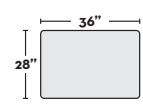

- #303487 MOONSTONE
- #303466 MOCHA

LOVESEAT **\$680**

- #295884 MOONSTONE
- #296276 MOCHA

CHAIR **\$595**

- #295885 MOONSTONE
- #296277 MOCHA

STORAGE **\$350**  
OTTOMAN

- #303486 MOONSTONE
- #303465 MOCHA

\* QUEEN SIZE SLEEPERS REQUIRE 81" FROM THE WALL TO FULLY EXTEND OUT

**DUE TO THE HAND BUILT NATURE OF THIS FURNITURE, DIMENSIONS MAY SLIGHTLY VARY**