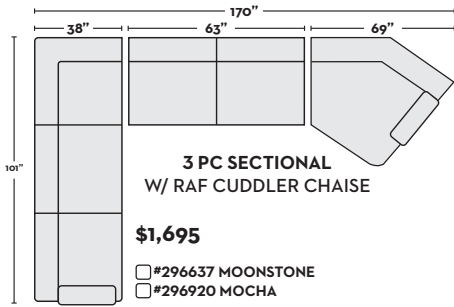

$1,695
3 PC SECTIONAL
W/ RAF CUDDLER CHAISE

- ☐ #296637 MOONSTONE
- ☐ #296920 MOCHA