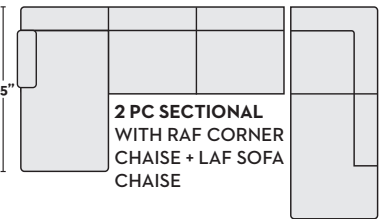

- #303494 MOONSTONE
- #303473 MOCHA

**\$1,290**  
2 PC SECTIONAL  
WITH RAF CORNER  
CHAISE + LAF SOFA

- #303493 MOONSTONE
- #303472 MOCHA

**\$1,390**  
2 PC SECTIONAL  
WITH LAF CORNER  
CHAISE + RAF SOFA  
CHAISE

- #303498 MOONSTONE
- #303477 MOCHA

**\$1,390**  
2 PC SECTIONAL  
WITH RAF CORNER  
CHAISE + LAF SOFA  
CHAISE

- #303497 MOONSTONE
- #303476 MOCHA

**\$1,790** W/ QN MEMORY  
FOAM SLEEPER

- #303496 MOONSTONE
- #303475 MOCHA