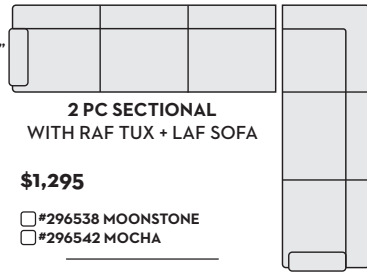

W/ LAF CUDDLER CHAISE

(REVERSE OF WHAT IS SHOWN ABOVE)

- #297818 MOONSTONE
- #297814 MOCHA

**\$1,695**  
3 PC SECTIONAL  
W/ RAF CUDDLER CHAISE

- #296637 MOONSTONE
- #296920 MOCHA

**\$1,695**  
3 PC SECTIONAL  
W/ LAF CUDDLER CHAISE

- #296636 MOONSTONE
- #296647 MOCHA

**\$1,295**  
2 PC SECTIONAL  
WITH LAF TUX + RAF SOFA

- #296537 MOONSTONE
- #296541 MOCHA

**\$1,295**  
2 PC SECTIONAL  
WITH RAF TUX + LAF SOFA

- #296538 MOONSTONE
- #296542 MOCHA

**\$1,395**  
2 PC SECTIONAL  
WITH LAF TUX +  
RAF SOFA CHAISE

- #296535 MOONSTONE
- #296539 MOCHA

**\$1,395**  
2 PC SECTIONAL  
WITH RAF TUX +  
LAF SOFA CHAISE

- #296536 MOONSTONE
- #296540 MOCHA

**\$1,290**  
2 PC SECTIONAL  
WITH LAF CORNER  
CHAISE + RAF SOFA