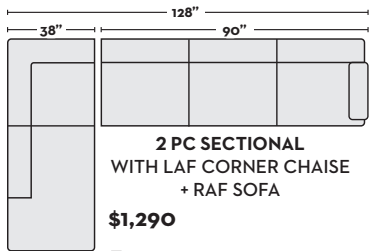

- #296636 MOONSTONE
- #296647 MOCHA

**\$1,295**  
2 PC SECTIONAL  
WITH LAF TUX + RAF SOFA

- #296537 MOONSTONE
- #296541 MOCHA

**\$1,295**  
2 PC SECTIONAL  
WITH RAF TUX + LAF SOFA

- #296538 MOONSTONE
- #296542 MOCHA

**\$1,395**  
2 PC SECTIONAL  
WITH LAF TUX +  
RAF SOFA CHAISE

- #296535 MOONSTONE
- #296539 MOCHA

**\$1,395**  
2 PC SECTIONAL  
WITH RAF TUX +  
LAF SOFA CHAISE

- #296536 MOONSTONE
- #296540 MOCHA

**\$1,290**  
2 PC SECTIONAL  
WITH LAF CORNER  
CHAISE + RAF SOFA