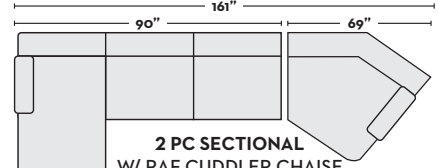

$1,390
2 PC SECTIONAL
W/ RAF CUDDLER CHAISE

- ☐ #297816 MOONSTONE
- ☐ #297815 MOCHA

W/ LAF CUDDLER CHAISE

(REVERSE OF WHAT IS SHOWN ABOVE)

- ☐ #297818 MOONSTONE
- ☐ #297814 MOCHA