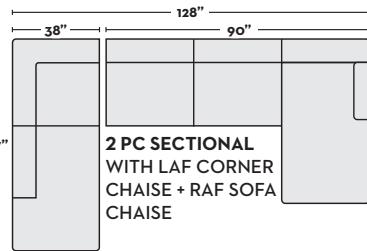

$1,390
2 PC SECTIONAL
WITH LAF CORNER
CHAISE + RAF SOFA
CHAISE

- ☐ #303498 MOONSTONE
- ☐ #303477 MOCHA