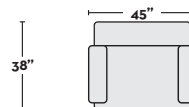

CHAIR **$595**

- ☐ #295885 MOONSTONE
- ☐ #296277 MOCHA