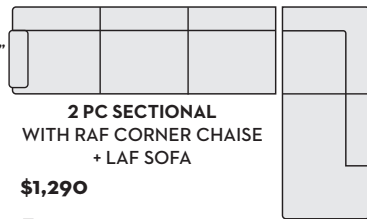

- #296636 MOONSTONE
- #296647 MOCHA

**\$1,295**  
2 PC SECTIONAL  
WITH LAF TUX + RAF SOFA

- #296537 MOONSTONE
- #296541 MOCHA

**\$1,295**  
2 PC SECTIONAL  
WITH RAF TUX + LAF SOFA

- #296538 MOONSTONE
- #296542 MOCHA

**\$1,395**  
2 PC SECTIONAL  
WITH LAF TUX +  
RAF SOFA CHAISE

- #296535 MOONSTONE
- #296539 MOCHA

**\$1,395**  
2 PC SECTIONAL  
WITH RAF TUX +  
LAF SOFA CHAISE

- #296536 MOONSTONE
- #296540 MOCHA

**\$1,290**  
2 PC SECTIONAL  
WITH LAF CORNER  
CHAISE + RAF SOFA

- #303494 MOONSTONE
- #303473 MOCHA

**\$1,290**  
2 PC SECTIONAL  
WITH RAF CORNER  
CHAISE + LAF SOFA

- #303493 MOONSTONE
- #303472 MOCHA

**\$1,390**  
2 PC SECTIONAL  
WITH LAF CORNER  
CHAISE + RAF SOFA  
CHAISE

- #303498 MOONSTONE
- #303477 MOCHA

**\$1,390**  
2 PC SECTIONAL  
WITH RAF CORNER  
CHAISE + LAF SOFA  
CHAISE

- #303497 MOONSTONE
- #303476 MOCHA

**\$1,790** W/ QN MEMORY  
FOAM SLEEPER

- #303496 MOONSTONE
- #303475 MOCHA