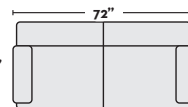

LOVESEAT **$680**

- ☐ #295884 MOONSTONE
- ☐ #296276 MOCHA