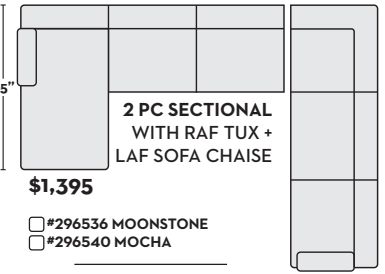

W/ LAF CUDDLER CHAISE

(REVERSE OF WHAT IS SHOWN ABOVE)

- #297818 MOONSTONE
- #297814 MOCHA

**\$1,695**  
3 PC SECTIONAL  
W/ RAF CUDDLER CHAISE

- #296637 MOONSTONE
- #296920 MOCHA

**\$1,695**  
3 PC SECTIONAL  
W/ LAF CUDDLER CHAISE

- #296636 MOONSTONE
- #296647 MOCHA

**\$1,295**  
2 PC SECTIONAL  
WITH LAF TUX + RAF SOFA

- #296537 MOONSTONE
- #296541 MOCHA

**\$1,295**  
2 PC SECTIONAL  
WITH RAF TUX + LAF SOFA

- #296538 MOONSTONE
- #296542 MOCHA

**\$1,395**  
2 PC SECTIONAL  
WITH LAF TUX +  
RAF SOFA CHAISE

- #296535 MOONSTONE
- #296539 MOCHA

**\$1,395**  
2 PC SECTIONAL  
WITH RAF TUX +  
LAF SOFA CHAISE

- #296536 MOONSTONE
- #296540 MOCHA

**\$1,290**  
2 PC SECTIONAL  
WITH LAF CORNER  
CHAISE + RAF SOFA

- #303494 MOONSTONE
- #303473 MOCHA

**\$1,290**  
2 PC SECTIONAL  
WITH RAF CORNER  
CHAISE + LAF SOFA

- #303493 MOONSTONE
- #303472 MOCHA

**\$1,390**  
2 PC SECTIONAL  
WITH LAF CORNER  
CHAISE + RAF SOFA  
CHAISE