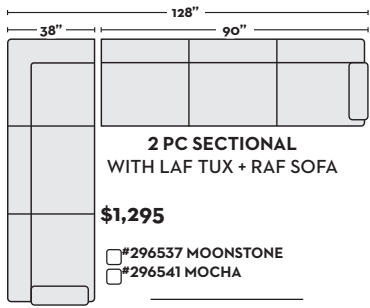

W/ LAF CUDDLER CHAISE

(REVERSE OF WHAT IS SHOWN ABOVE)

- #297818 MOONSTONE
- #297814 MOCHA

**\$1,695**  
3 PC SECTIONAL  
W/ RAF CUDDLER CHAISE

- #296637 MOONSTONE
- #296920 MOCHA

**\$1,695**  
3 PC SECTIONAL  
W/ LAF CUDDLER CHAISE

- #296636 MOONSTONE
- #296647 MOCHA

**\$1,295**  
2 PC SECTIONAL  
WITH LAF TUX + RAF SOFA

- #296537 MOONSTONE
- #296541 MOCHA

**\$1,295**  
2 PC SECTIONAL  
WITH RAF TUX + LAF SOFA

- #296538 MOONSTONE
- #296542 MOCHA

**\$1,395**  
2 PC SECTIONAL  
WITH LAF TUX +  
RAF SOFA CHAISE

- #296535 MOONSTONE
- #296539 MOCHA

**\$1,395**  
2 PC SECTIONAL  
WITH RAF TUX +  
LAF SOFA CHAISE

- #296536 MOONSTONE
- #296540 MOCHA

**\$1,290**  
2 PC SECTIONAL  
WITH LAF CORNER  
CHAISE + RAF SOFA

\* QUEEN SIZE SLEEPERS REQUIRE 81" FROM THE WALL TO FULLY EXTEND OUT

**DUE TO THE HAND BUILT NATURE OF THIS FURNITURE, DIMENSIONS MAY SLIGHTLY VARY**