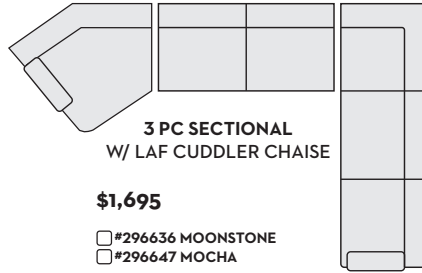

W/ LAF CUDDLER CHAISE

(REVERSE OF WHAT IS SHOWN ABOVE)

- #297818 MOONSTONE
- #297814 MOCHA

**\$1,695**  
3 PC SECTIONAL  
W/ RAF CUDDLER CHAISE

- #296637 MOONSTONE
- #296920 MOCHA

**\$1,695**  
3 PC SECTIONAL  
W/ LAF CUDDLER CHAISE

- #296636 MOONSTONE
- #296647 MOCHA

**\$1,295**  
2 PC SECTIONAL  
WITH LAF TUX + RAF SOFA

- #296537 MOONSTONE
- #296541 MOCHA

**\$1,295**  
2 PC SECTIONAL  
WITH RAF TUX + LAF SOFA

- #296538 MOONSTONE
- #296542 MOCHA

\* QUEEN SIZE SLEEPERS REQUIRE 81" FROM THE WALL TO FULLY EXTEND OUT

**DUE TO THE HAND BUILT NATURE OF THIS FURNITURE, DIMENSIONS MAY SLIGHTLY VARY**