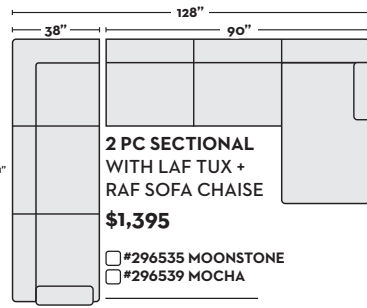

- #296636 MOONSTONE
- #296647 MOCHA

**\$1,295**  
2 PC SECTIONAL  
WITH LAF TUX + RAF SOFA

- #296537 MOONSTONE
- #296541 MOCHA

**\$1,295**  
2 PC SECTIONAL  
WITH RAF TUX + LAF SOFA

- #296538 MOONSTONE
- #296542 MOCHA

**\$1,395**  
2 PC SECTIONAL  
WITH LAF TUX +  
RAF SOFA CHAISE

- #296535 MOONSTONE
- #296539 MOCHA

**\$1,395**  
2 PC SECTIONAL  
WITH RAF TUX +  
LAF SOFA CHAISE

- #296536 MOONSTONE
- #296540 MOCHA

**\$1,290**  
2 PC SECTIONAL  
WITH LAF CORNER  
CHAISE + RAF SOFA