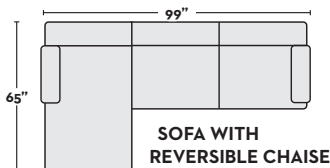

**\$1,790** W/ QN MEMORY  
FOAM SLEEPER

- #303495 MOONSTONE
- #303474 MOCHA

**\$1,890** W/ QN MEMORY  
FOAM SLEEPER

- #303500 MOONSTONE
- #303479 MOCHA

**\$1,890** W/ QN MEMORY  
FOAM SLEEPER

- #303499 MOONSTONE
- #303478 MOCHA