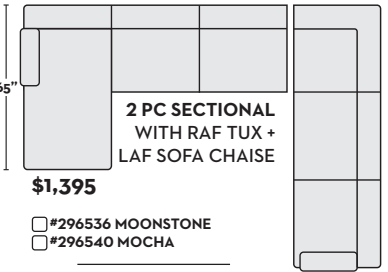

\$1,695
3 PC SECTIONAL
W/ RAF CUDDLER CHAISE

- #296637 MOONSTONE
- #296920 MOCHA

\$1,695
3 PC SECTIONAL
W/ LAF CUDDLER CHAISE

- #296636 MOONSTONE
- #296647 MOCHA

\$1,295
2 PC SECTIONAL
WITH LAF TUX + RAF SOFA

- #296537 MOONSTONE
- #296541 MOCHA

\$1,295
2 PC SECTIONAL
WITH RAF TUX + LAF SOFA

- #296538 MOONSTONE
- #296542 MOCHA

\$1,395
2 PC SECTIONAL
WITH LAF TUX +
RAF SOFA CHAISE

- #296535 MOONSTONE
- #296539 MOCHA

\$1,395
2 PC SECTIONAL
WITH RAF TUX +
LAF SOFA CHAISE

- #296536 MOONSTONE
- #296540 MOCHA

\$1,290
2 PC SECTIONAL
WITH LAF CORNER
CHAISE + RAF SOFA

- #303494 MOONSTONE
- #303473 MOCHA

\$1,290
2 PC SECTIONAL
WITH LAF CORNER
CHAISE + RAF SOFA

- #303493 MOONSTONE
- #303472 MOCHA

\$1,390
2 PC SECTIONAL
WITH LAF CORNER
CHAISE + RAF SOFA
CHAISE

- #303498 MOONSTONE
- #303477 MOCHA

\$1,390
2 PC SECTIONAL
WITH RAF CORNER
CHAISE + LAF SOFA
CHAISE

- #303497 MOONSTONE
- #303476 MOCHA