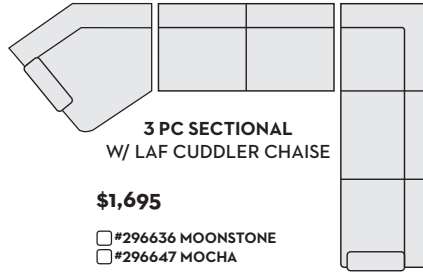

(REVERSE OF WHAT IS SHOWN ABOVE)

- #297819 MOONSTONE
- #297812 MOCHA

\$1,390
2 PC SECTIONAL
W/ RAF CUDDLER CHAISE

- #297816 MOONSTONE
- #297815 MOCHA

W/ LAF CUDDLER CHAISE

(REVERSE OF WHAT IS SHOWN ABOVE)

- #297818 MOONSTONE
- #297814 MOCHA

\$1,695
3 PC SECTIONAL
W/ RAF CUDDLER CHAISE

- #296637 MOONSTONE
- #296920 MOCHA

\$1,695
3 PC SECTIONAL
W/ LAF CUDDLER CHAISE

- #296636 MOONSTONE
- #296647 MOCHA

\$1,295
2 PC SECTIONAL
WITH LAF TUX + RAF SOFA

\$350
STORAGE
OTTOMAN

- #303486 MOONSTONE
- #303465 MOCHA

* QUEEN SIZE SLEEPERS REQUIRE 81" FROM THE WALL TO FULLY EXTEND OUT

DUE TO THE HAND BUILT NATURE OF THIS FURNITURE, DIMENSIONS MAY SLIGHTLY VARY