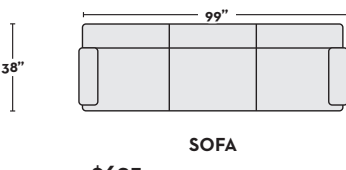

$680
LOVESEAT

$695
SOFA

- ☐ #295887 MOONSTONE
- ☐ #295886 MOCHA

$1,195 W/ QN MEMORY
FOAM SLEEPER

- ☐ #303487 MOONSTONE
- ☐ #303466 MOCHA