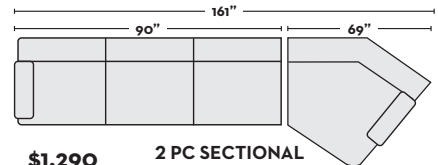

First Name: _____ Last Name: _____

Customer Signature: _____ Date: _____

Sales Person Name: _____

Sale Order Number: _____

$1,290
2 PC SECTIONAL
W/ RAF CUDDLER CHAISE

- ☐ #297817 MOONSTONE
- ☐ #297813 MOCHA

W/ LAF CUDDLER CHAISE

(REVERSE OF WHAT IS SHOWN ABOVE)

- ☐ #297819 MOONSTONE
- ☐ #297812 MOCHA