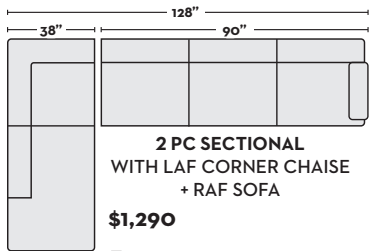

- #296537 MOONSTONE
- #296541 MOCHA

\$1,295
2 PC SECTIONAL
WITH RAF TUX + LAF SOFA

- #296538 MOONSTONE
- #296542 MOCHA

\$1,395
2 PC SECTIONAL
WITH LAF TUX +
RAF SOFA CHAISE

- #296535 MOONSTONE
- #296539 MOCHA

\$1,395
2 PC SECTIONAL
WITH RAF TUX +
LAF SOFA CHAISE

- #296536 MOONSTONE
- #296540 MOCHA

\$1,290
2 PC SECTIONAL
WITH LAF CORNER
CHAISE + RAF SOFA

- #303494 MOONSTONE
- #303473 MOCHA

\$1,290
2 PC SECTIONAL
WITH LAF CORNER
CHAISE + RAF SOFA