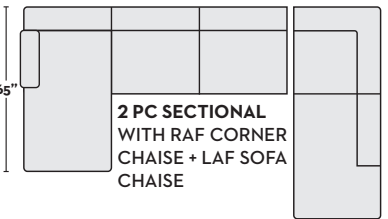

\$1,395
2 PC SECTIONAL
WITH RAF TUX +
LAF SOFA CHAISE

- #296536 MOONSTONE
- #296540 MOCHA

\$1,290
2 PC SECTIONAL
WITH LAF CORNER
CHAISE + RAF SOFA

- #303494 MOONSTONE
- #303473 MOCHA

\$1,290
2 PC SECTIONAL
WITH LAF CORNER
CHAISE + RAF SOFA

- #303493 MOONSTONE
- #303472 MOCHA

\$1,390
2 PC SECTIONAL
WITH LAF CORNER
CHAISE + RAF SOFA
CHAISE

- #303498 MOONSTONE
- #303477 MOCHA

\$1,390
2 PC SECTIONAL
WITH RAF CORNER
CHAISE + LAF SOFA
CHAISE

- #303497 MOONSTONE
- #303476 MOCHA