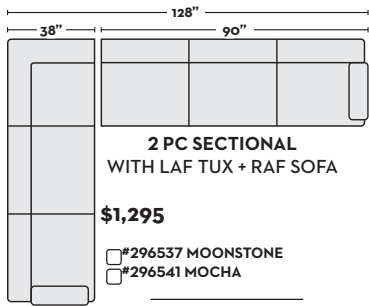

(REVERSE OF WHAT IS SHOWN ABOVE)

- #297819 MOONSTONE
- #297812 MOCHA

\$1,390
2 PC SECTIONAL
W/ RAF CUDDLER CHAISE

- #297816 MOONSTONE
- #297815 MOCHA

W/ LAF CUDDLER CHAISE

(REVERSE OF WHAT IS SHOWN ABOVE)

- #297818 MOONSTONE
- #297814 MOCHA

\$1,695
3 PC SECTIONAL
W/ RAF CUDDLER CHAISE

- #296637 MOONSTONE
- #296920 MOCHA

\$1,695
3 PC SECTIONAL
W/ LAF CUDDLER CHAISE

- #296636 MOONSTONE
- #296647 MOCHA

\$1,295
2 PC SECTIONAL
WITH LAF TUX + RAF SOFA

\$350
STORAGE
OTTOMAN

- #303486 MOONSTONE
- #303465 MOCHA

* QUEEN SIZE SLEEPERS REQUIRE 81" FROM THE WALL TO FULLY EXTEND OUT

DUE TO THE HAND BUILT NATURE OF THIS FURNITURE, DIMENSIONS MAY SLIGHTLY VARY