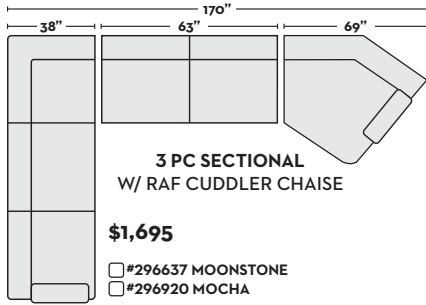

(REVERSE OF WHAT IS SHOWN ABOVE)

- #297819 MOONSTONE
- #297812 MOCHA

\$1,390
2 PC SECTIONAL
W/ RAF CUDDLER CHAISE

- #297816 MOONSTONE
- #297815 MOCHA

W/ LAF CUDDLER CHAISE

(REVERSE OF WHAT IS SHOWN ABOVE)

- #297818 MOONSTONE
- #297814 MOCHA

\$350
STORAGE
OTTOMAN

- #303486 MOONSTONE
- #303465 MOCHA

* QUEEN SIZE SLEEPERS REQUIRE 81" FROM THE WALL TO FULLY EXTEND OUT

DUE TO THE HAND BUILT NATURE OF THIS FURNITURE, DIMENSIONS MAY SLIGHTLY VARY