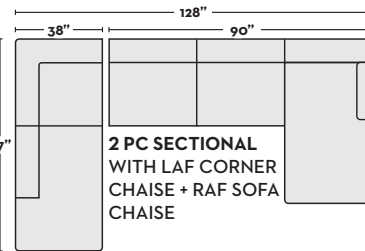

$1,390
2 PC SECTIONAL
WITH LAF CORNER
CHAISE + RAF SOFA
CHAISE

- ☐ #303498 MOONSTONE
- ☐ #303477 MOCHA