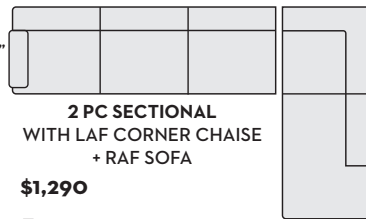

- #296537 MOONSTONE
- #296541 MOCHA

\$1,295
2 PC SECTIONAL
WITH RAF TUX + LAF SOFA

- #296538 MOONSTONE
- #296542 MOCHA

\$1,395
2 PC SECTIONAL
WITH LAF TUX +
RAF SOFA CHAISE

- #296535 MOONSTONE
- #296539 MOCHA

\$1,395
2 PC SECTIONAL
WITH RAF TUX +
LAF SOFA CHAISE

- #296536 MOONSTONE
- #296540 MOCHA

\$1,290
2 PC SECTIONAL
WITH LAF CORNER
CHAISE + RAF SOFA

- #303494 MOONSTONE
- #303473 MOCHA

\$1,290
2 PC SECTIONAL
WITH LAF CORNER
CHAISE + RAF SOFA

- #303493 MOONSTONE
- #303472 MOCHA

\$1,390
2 PC SECTIONAL
WITH LAF CORNER
CHAISE + RAF SOFA
CHAISE

- #303498 MOONSTONE
- #303477 MOCHA

\$1,390
2 PC SECTIONAL
WITH RAF CORNER
CHAISE + LAF SOFA
CHAISE

- #303497 MOONSTONE
- #303476 MOCHA