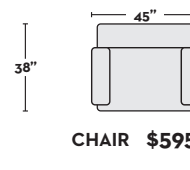

$595
CHAIR

- ☐ #295885 MOONSTONE
- ☐ #296277 MOCHA