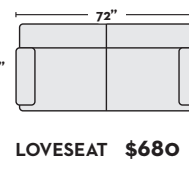

$680
LOVESEAT

- ☐ #295884 MOONSTONE
- ☐ #296276 MOCHA