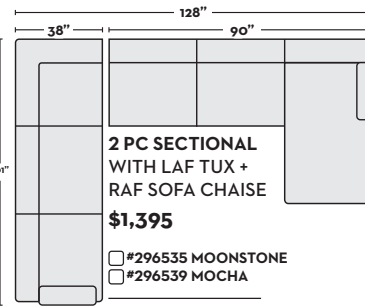

\$1,695
3 PC SECTIONAL
W/ RAF CUDDLER CHAISE

- #296637 MOONSTONE
- #296920 MOCHA

\$1,695
3 PC SECTIONAL
W/ LAF CUDDLER CHAISE

- #296636 MOONSTONE
- #296647 MOCHA

\$1,295
2 PC SECTIONAL
WITH LAF TUX + RAF SOFA

- #296537 MOONSTONE
- #296541 MOCHA

\$1,295
2 PC SECTIONAL
WITH RAF TUX + LAF SOFA

- #296538 MOONSTONE
- #296542 MOCHA

\$1,395
2 PC SECTIONAL
WITH LAF TUX +
RAF SOFA CHAISE

- #296535 MOONSTONE
- #296539 MOCHA

\$1,395
2 PC SECTIONAL
WITH RAF TUX +
LAF SOFA CHAISE

- #296536 MOONSTONE
- #296540 MOCHA

\$1,290
2 PC SECTIONAL
WITH LAF CORNER
CHAISE + RAF SOFA

- #303494 MOONSTONE
- #303473 MOCHA

\$1,290
2 PC SECTIONAL
WITH LAF CORNER
CHAISE + RAF SOFA