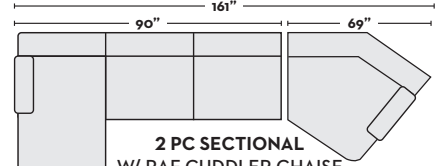

$1,390
2 PC SECTIONAL
W/ RAF CUDDLER CHAISE

- ☐ #297816 MOONSTONE
- ☐ #297815 MOCHA

W/ LAF CUDDLER CHAISE

(REVERSE OF WHAT IS SHOWN ABOVE)

- ☐ #297818 MOONSTONE
- ☐ #297814 MOCHA