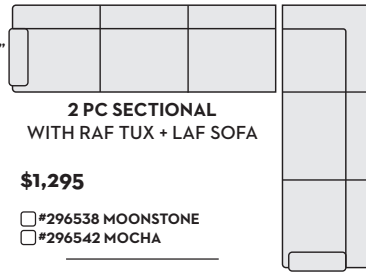

\$1,695
3 PC SECTIONAL
W/ RAF CUDDLER CHAISE

- #296637 MOONSTONE
- #296920 MOCHA

\$1,695
3 PC SECTIONAL
W/ LAF CUDDLER CHAISE

- #296636 MOONSTONE
- #296647 MOCHA

\$1,295
2 PC SECTIONAL
WITH LAF TUX + RAF SOFA

- #296537 MOONSTONE
- #296541 MOCHA

\$1,295
2 PC SECTIONAL
WITH RAF TUX + LAF SOFA

- #296538 MOONSTONE
- #296542 MOCHA

\$1,395
2 PC SECTIONAL
WITH LAF TUX +
RAF SOFA CHAISE

- #296535 MOONSTONE
- #296539 MOCHA

\$1,395
2 PC SECTIONAL
WITH RAF TUX +
LAF SOFA CHAISE

- #296536 MOONSTONE
- #296540 MOCHA

\$1,290
2 PC SECTIONAL
WITH LAF CORNER
CHAISE + RAF SOFA

- #303494 MOONSTONE
- #303473 MOCHA

\$1,290
2 PC SECTIONAL
WITH LAF CORNER
CHAISE + RAF SOFA