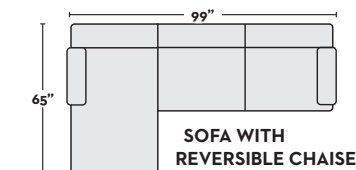

$895
SOFA WITH
REVERSIBLE CHAISE

- ☐ #295888 MOONSTONE
- ☐ #296278 MOCHA

$1,395 W/ QN MEMORY
FOAM SLEEPER

- ☐ #303488 MOONSTONE
- ☐ #303467 MOCHA