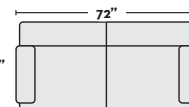

- #303488 MOONSTONE
- #303467 MOCHA

SOFA

\$695

- #295887 MOONSTONE
- #295886 MOCHA

\$1,195 W/ QN MEMORY
FOAM SLEEPER

- #303487 MOONSTONE
- #303466 MOCHA

LOVESEAT **\$680**

- #295884 MOONSTONE
- #296276 MOCHA

CHAIR **\$595**

- #295885 MOONSTONE
- #296277 MOCHA

STORAGE **\$350**
OTTOMAN

- #303486 MOONSTONE
- #303465 MOCHA

* QUEEN SIZE SLEEPERS REQUIRE 81" FROM THE WALL TO FULLY EXTEND OUT

DUE TO THE HAND BUILT NATURE OF THIS FURNITURE, DIMENSIONS MAY SLIGHTLY VARY