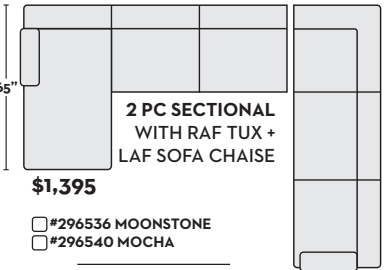

2 PC SECTIONAL
W/ RAF CUDDLER CHAISE

\$1,390

- #297816 MOONSTONE
- #297815 MOCHA

W/ LAF CUDDLER CHAISE

(REVERSE OF WHAT IS SHOWN ABOVE)

- #297818 MOONSTONE
- #297814 MOCHA

2 PC SECTIONAL
WITH LAF TUX + RAF SOFA

\$1,295

- #296537 MOONSTONE
- #296541 MOCHA

2 PC SECTIONAL
WITH RAF TUX + LAF SOFA

\$1,295

- #296538 MOONSTONE
- #296542 MOCHA

2 PC SECTIONAL
WITH LAF TUX +
RAF SOFA CHAISE

\$1,395

- #296535 MOONSTONE
- #296539 MOCHA

2 PC SECTIONAL
WITH RAF TUX +
LAF SOFA CHAISE

\$1,395

- #296536 MOONSTONE
- #296540 MOCHA

\$1,795 W/ QN MEMORY
FOAM SLEEPER

- #303490 MOONSTONE
- #303469 MOCHA

\$1,795 W/ QN MEMORY
FOAM SLEEPER

- #303489 MOONSTONE
- #303468 MOCHA

\$1,895 W/ QN MEMORY
FOAM SLEEPER

- #303492 MOONSTONE
- #303471 MOCHA

\$1,895 W/ QN MEMORY
FOAM SLEEPER

- #303491 MOONSTONE
- #303470 MOCHA

2 PC SECTIONAL
WITH LAF CORNER
CHAISE + RAF SOFA

\$1,290

- #303494 MOONSTONE
- #303473 MOCHA