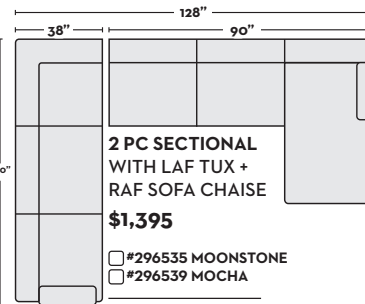

\$1,295

- #296537 MOONSTONE
- #296541 MOCHA

2 PC SECTIONAL
WITH RAF TUX + LAF SOFA

\$1,295

- #296538 MOONSTONE
- #296542 MOCHA

2 PC SECTIONAL
WITH LAF TUX +
RAF SOFA CHAISE

\$1,395

- #296535 MOONSTONE
- #296539 MOCHA

2 PC SECTIONAL
WITH RAF TUX +
LAF SOFA CHAISE

\$1,395

- #296536 MOONSTONE
- #296540 MOCHA

\$1,795 W/ QN MEMORY
FOAM SLEEPER

- #303490 MOONSTONE
- #303469 MOCHA

\$1,795 W/ QN MEMORY
FOAM SLEEPER

- #303489 MOONSTONE
- #303468 MOCHA