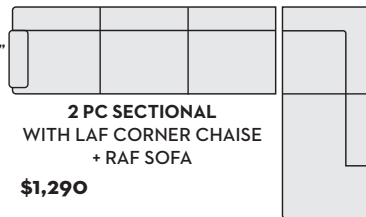

2 PC SECTIONAL
WITH RAF TUX +
LAF SOFA CHAISE

\$1,395

- #296536 MOONSTONE
- #296540 MOCHA

\$1,795 W/ QN MEMORY
FOAM SLEEPER

- #303490 MOONSTONE
- #303469 MOCHA

\$1,795 W/ QN MEMORY
FOAM SLEEPER

- #303489 MOONSTONE
- #303468 MOCHA

\$1,895 W/ QN MEMORY
FOAM SLEEPER

- #303492 MOONSTONE
- #303471 MOCHA

\$1,895 W/ QN MEMORY
FOAM SLEEPER

- #303491 MOONSTONE
- #303470 MOCHA

2 PC SECTIONAL
WITH LAF CORNER
CHAISE + RAF SOFA

\$1,290

- #303494 MOONSTONE
- #303473 MOCHA

2 PC SECTIONAL
WITH LAF CORNER
CHAISE + RAF SOFA

\$1,290

- #303493 MOONSTONE
- #303472 MOCHA

2 PC SECTIONAL
WITH LAF CORNER
CHAISE + RAF SOFA
CHAISE

\$1,390

- #303498 MOONSTONE
- #303477 MOCHA

2 PC SECTIONAL
WITH RAF CORNER
CHAISE + LAF SOFA
CHAISE