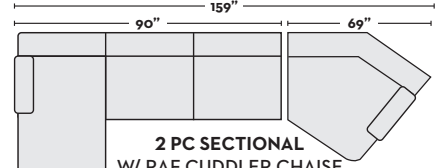

(REVERSE OF WHAT IS SHOWN ABOVE)

- #297819 MOONSTONE
- #297812 MOCHA

3 PC SECTIONAL
W/ RAF CUDDLER CHAISE

\$1,695

- #296637 MOONSTONE
- #296920 MOCHA

3 PC SECTIONAL
W/ LAF CUDDLER CHAISE

\$1,695

- #296636 MOONSTONE
- #296647 MOCHA