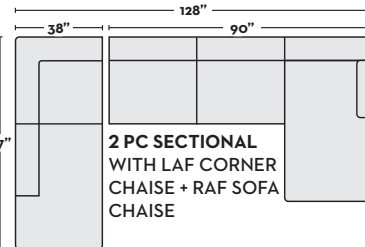

\$1,895 W/ QN MEMORY
FOAM SLEEPER

- #303492 MOONSTONE
- #303471 MOCHA

\$1,895 W/ QN MEMORY
FOAM SLEEPER

- #303491 MOONSTONE
- #303470 MOCHA

2 PC SECTIONAL
WITH LAF CORNER
CHAISE + RAF SOFA

\$1,290

- #303494 MOONSTONE
- #303473 MOCHA

2 PC SECTIONAL
WITH LAF CORNER
CHAISE + RAF SOFA

\$1,290

- #303493 MOONSTONE
- #303472 MOCHA

2 PC SECTIONAL
WITH LAF CORNER
CHAISE + RAF SOFA
CHAISE

\$1,390

- #303498 MOONSTONE
- #303477 MOCHA

2 PC SECTIONAL
WITH RAF CORNER
CHAISE + LAF SOFA
CHAISE