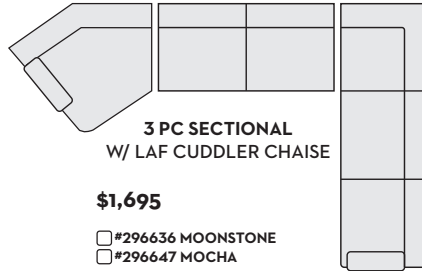

(REVERSE OF WHAT IS SHOWN ABOVE)

- #297819 MOONSTONE
- #297812 MOCHA

3 PC SECTIONAL
W/ RAF CUDDLER CHAISE

\$1,695

- #296637 MOONSTONE
- #296920 MOCHA

3 PC SECTIONAL
W/ LAF CUDDLER CHAISE

\$1,695

- #296636 MOONSTONE
- #296647 MOCHA

2 PC SECTIONAL
W/ RAF CUDDLER CHAISE

\$1,390

- #297816 MOONSTONE
- #297815 MOCHA

W/ LAF CUDDLER CHAISE

(REVERSE OF WHAT IS SHOWN ABOVE)

- #297818 MOONSTONE
- #297814 MOCHA

2 PC SECTIONAL
WITH LAF TUX + RAF SOFA

CHAIR **\$595**

- #295885 MOONSTONE
- #296277 MOCHA

STORAGE **\$350**
OTTOMAN

- #303486 MOONSTONE
- #303465 MOCHA

* QUEEN SIZE SLEEPERS REQUIRE 81" FROM THE WALL TO FULLY EXTEND OUT

DUE TO THE HAND BUILT NATURE OF THIS FURNITURE, DIMENSIONS MAY SLIGHTLY VARY