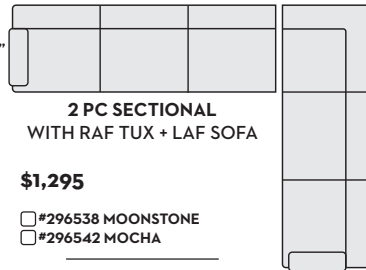

(REVERSE OF WHAT IS SHOWN ABOVE)

- #297819 MOONSTONE
- #297812 MOCHA

3 PC SECTIONAL
W/ RAF CUDDLER CHAISE

\$1,695

- #296637 MOONSTONE
- #296920 MOCHA

3 PC SECTIONAL
W/ LAF CUDDLER CHAISE

\$1,695

- #296636 MOONSTONE
- #296647 MOCHA

2 PC SECTIONAL
W/ RAF CUDDLER CHAISE

\$1,390

- #297816 MOONSTONE
- #297815 MOCHA

W/ LAF CUDDLER CHAISE

(REVERSE OF WHAT IS SHOWN ABOVE)

- #297818 MOONSTONE
- #297814 MOCHA

2 PC SECTIONAL
WITH LAF TUX + RAF SOFA

\$1,295

- #296537 MOONSTONE
- #296541 MOCHA

2 PC SECTIONAL
WITH RAF TUX + LAF SOFA

\$1,295

- #296538 MOONSTONE
- #296542 MOCHA

2 PC SECTIONAL
WITH LAF TUX +
RAF SOFA CHAISE

\$1,395

- #296535 MOONSTONE
- #296539 MOCHA

2 PC SECTIONAL
WITH RAF TUX +
LAF SOFA CHAISE

\$1,395

- #296536 MOONSTONE
- #296540 MOCHA

\$1,795 W/ QN MEMORY
FOAM SLEEPER

- #303490 MOONSTONE
- #303469 MOCHA

\$1,795 W/ QN MEMORY
FOAM SLEEPER

- #303489 MOONSTONE
- #303468 MOCHA