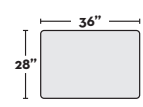

CHAIR **\$595**

- #295885 MOONSTONE
- #296277 MOCHA

STORAGE **\$350**
OTTOMAN

- #303486 MOONSTONE
- #303465 MOCHA

* QUEEN SIZE SLEEPERS REQUIRE 81" FROM THE WALL TO FULLY EXTEND OUT

DUE TO THE HAND BUILT NATURE OF THIS FURNITURE, DIMENSIONS MAY SLIGHTLY VARY