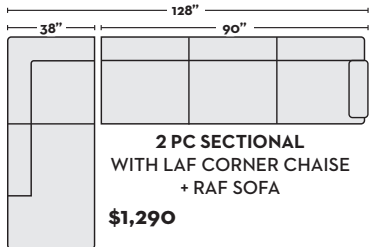

$1,290

- ☐ #303494 MOONSTONE
- ☐ #303473 MOCHA