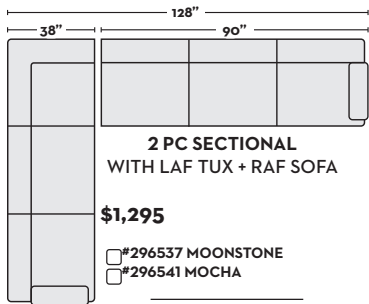

2 PC SECTIONAL
W/ RAF CUDDLER CHAISE

\$1,390

- #297816 MOONSTONE
- #297815 MOCHA

W/ LAF CUDDLER CHAISE

(REVERSE OF WHAT IS SHOWN ABOVE)

- #297818 MOONSTONE
- #297814 MOCHA

2 PC SECTIONAL
WITH LAF TUX + RAF SOFA

\$1,295

- #296537 MOONSTONE
- #296541 MOCHA

2 PC SECTIONAL
WITH RAF TUX + LAF SOFA

\$1,295

- #296538 MOONSTONE
- #296542 MOCHA

2 PC SECTIONAL
WITH LAF TUX +
RAF SOFA CHAISE

\$1,395

- #296535 MOONSTONE
- #296539 MOCHA