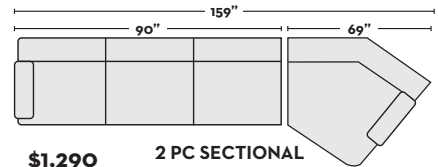

First Name: _____ Last Name: _____

Customer Signature: _____ Date: _____

Sales Person Name: _____

Sale Order Number: _____

$1,290
2 PC SECTIONAL
W/ RAF CUDDLER CHAISE

- ☐ #297817 MOONSTONE
- ☐ #297813 MOCHA

W/ LAF CUDDLER CHAISE

(REVERSE OF WHAT IS SHOWN ABOVE)

- ☐ #297819 MOONSTONE
- ☐ #297812 MOCHA