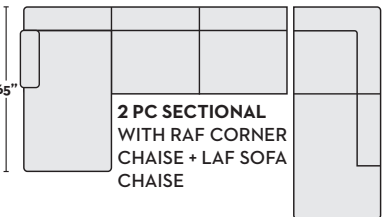

2 PC SECTIONAL
WITH LAF CORNER
CHAISE + RAF SOFA

\$1,290

- #303493 MOONSTONE
- #303472 MOCHA

2 PC SECTIONAL
WITH LAF CORNER
CHAISE + RAF SOFA
CHAISE

\$1,390

- #303498 MOONSTONE
- #303477 MOCHA

2 PC SECTIONAL
WITH RAF CORNER
CHAISE + LAF SOFA
CHAISE