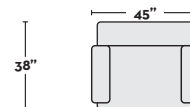

CHAIR **\$595**

- #295885 MOONSTONE
- #296277 MOCHA

STORAGE **\$350**
OTTOMAN

- #303486 MOONSTONE
- #303465 MOCHA

* QUEEN SIZE SLEEPERS REQUIRE 81" FROM THE WALL TO FULLY EXTEND OUT

DUE TO THE HAND BUILT NATURE OF THIS FURNITURE, DIMENSIONS MAY SLIGHTLY VARY