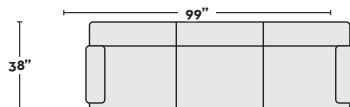

SOFA WITH
REVERSIBLE CHAISE

SOFA

$695

- ☐ #295887 MOONSTONE
- ☐ #295886 MOCHA

$1,195 W/ QN MEMORY
FOAM SLEEPER

- ☐ #303487 MOONSTONE
- ☐ #303466 MOCHA