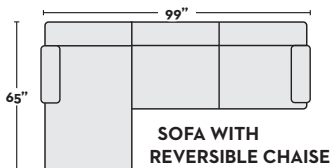

SOFA WITH
REVERSIBLE CHAISE

$895

- ☐ #295888 MOONSTONE
- ☐ #296278 MOCHA

$1,395 W/ QN MEMORY
FOAM SLEEPER

- ☐ #303488 MOONSTONE
- ☐ #303467 MOCHA