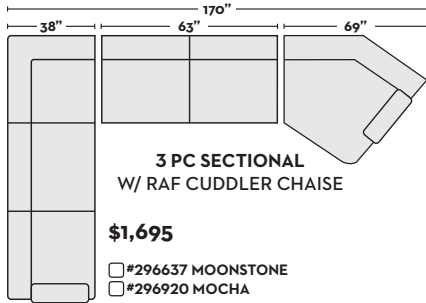

(REVERSE OF WHAT IS SHOWN ABOVE)

- #297819 MOONSTONE
- #297812 MOCHA

3 PC SECTIONAL
W/ RAF CUDDLER CHAISE

\$1,695

- #296637 MOONSTONE
- #296920 MOCHA

3 PC SECTIONAL
W/ LAF CUDDLER CHAISE

\$1,695

- #296636 MOONSTONE
- #296647 MOCHA

CHAIR **\$595**

- #295885 MOONSTONE
- #296277 MOCHA

STORAGE **\$350**
OTTOMAN

- #303486 MOONSTONE
- #303465 MOCHA

* QUEEN SIZE SLEEPERS REQUIRE 81" FROM THE WALL TO FULLY EXTEND OUT

DUE TO THE HAND BUILT NATURE OF THIS FURNITURE, DIMENSIONS MAY SLIGHTLY VARY