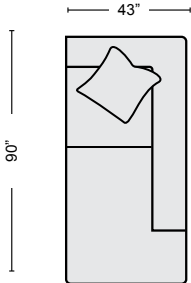

RAF ARMLESS CHAISE #248389 $705.00 QTY___