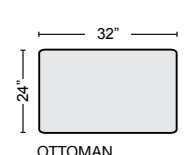

OTTOMAN #248381 $350.00 QTY___