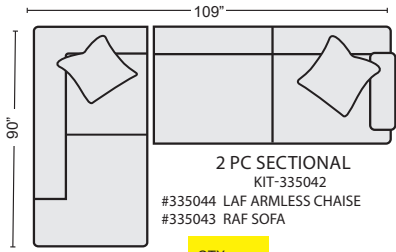

2 PC SECTIONAL  
KIT-335042  
#335044 LAF ARMLESS CHAISE  
#335043 RAF SOFA

QTY \_\_\_\_\_

\$1,895.00

2 PC SECTIONAL  
#335045 RAF ARMLESS CHAISE  
#335040 LAF SOFA

QTY \_\_\_\_\_

\$1,895.00

SOFA  
#335046 \$1,095.00