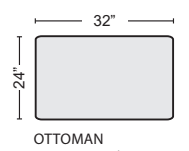

OTTOMAN
#335035 $450.00

QTY _____