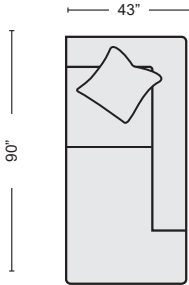

RAF ARMLESS CHAISE
#335045 $925.00

QTY _____