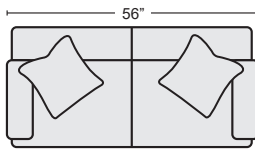

LOVESEAT
#256345 $980.00

QTY _____