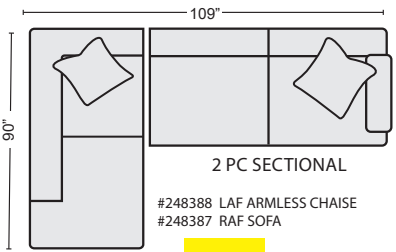

2 PC SECTIONAL

#248388 LAF ARMLESS CHAISE
#248387 RAF SOFA

QTY _____

\$1,710.00

2 PC SECTIONAL

#248389 RAF ARMLESS CHAISE
#248386 LAF SOFA

QTY _____

\$1,710.00