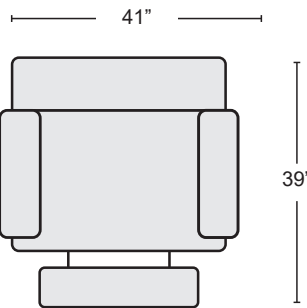

GREY POWER RECLINER W/PWR HEADREST, HEAT & MASSAGE

#256695 $1,495.00 QTY_____

GREY POWER RECLINER W/PWR HEADREST & LUMBAR

#256696 $1,395.00 QTY_____

TAUPE POWER RECLINER W/PWR HEADREST, HEAT & MASSAGE

#256701 $1,495.00 QTY_____

TAUPE POWER RECLINER W/PWR HEADREST & LUMBAR

#256702 $1,395.00 QTY_____