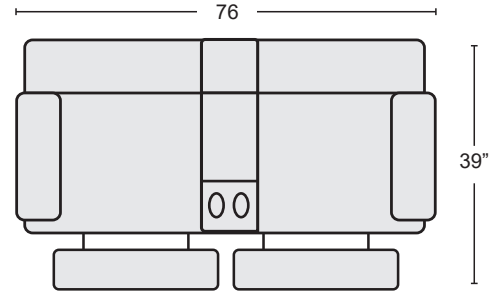

GREY POWER RECLINING CONSOLE LOVESEAT W/ PWR HEADREST, HEAT & MA

#256693 $2,495.00 QTY_____

GREY POWER RECLINING CONSOLE LOVESEAT W/ PWR HEADREST & LUMBAR

#256694 $2,295.00 QTY_____

TAUPE POWER RECLINING CONSOLE LOVESEAT W/ PWR HEADREST, HEAT & MA

#256699 $2,495.00 QTY_____

TAUPE POWER RECLINING CONSOLE LOVESEAT W/ PWR HEADREST & LUMBAR

#256700 $2,295.00 QTY_____