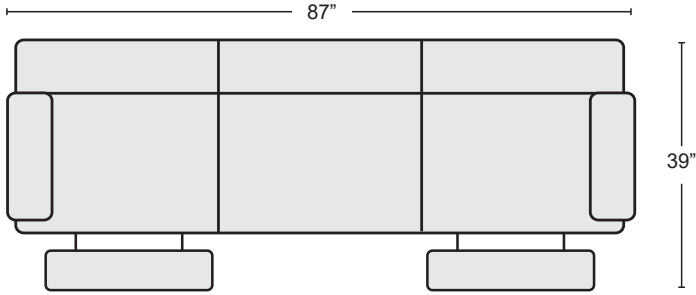

*LAST UPDATED 07/13/21

First Name: _____ Last Name: _____

Customer Signature: _____ Date: _____

Sales Person Name: _____

Sale Order Number: _____

GREY POWER RECLINING SOFA W/PWR HEADREST, HEAT & MASSAGE

#256691 \$2,495.00 QTY_____