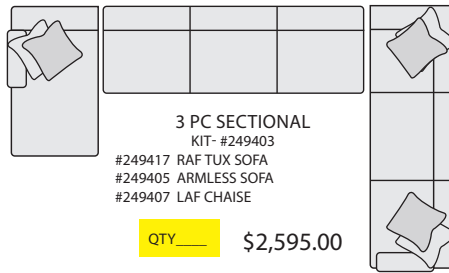

Guest Signature: _____ Date: _____

Sales Person Name: _____

2 PC SECTIONAL

#249416 RAF SOFA
#249410 LAF TUX SOFA

QTY _____ \$2,075.00

2 PC SECTIONAL

#249409 LAF SOFA
#249417 RAF TUX SOFA

QTY _____ \$2,075.00

3 PC SECTIONAL

#249410 LAF TUX SOFA
#249404 ARMLESS LOVESEAT
#249414 RAF CHAISE

QTY _____ \$2,550.00

3 PC SECTIONAL KIT- #249403

#249417 RAF TUX SOFA
#249405 ARMLESS SOFA
#249407 LAF CHAISE

QTY _____ \$2,595.00