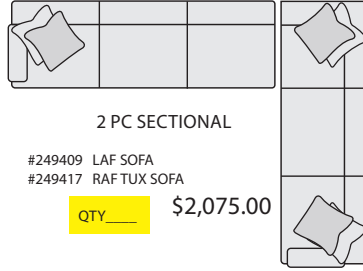

Guest Signature: _____ Date: _____

Sales Person Name: _____

2 PC SECTIONAL

#249416 RAF SOFA
#249410 LAF TUX SOFA

QTY _____ \$2,075.00

2 PC SECTIONAL

#249409 LAF SOFA
#249417 RAF TUX SOFA

QTY _____ \$2,075.00

3 PC SECTIONAL

#249410 LAF TUX SOFA
#249404 ARMLESS LOVESEAT
#249414 RAF CHAISE

QTY _____ \$2,550.00

3 PC SECTIONAL KIT- #249403

#249417 RAF TUX SOFA
#249405 ARMLESS SOFA
#249407 LAF CHAISE

QTY _____ \$2,595.00