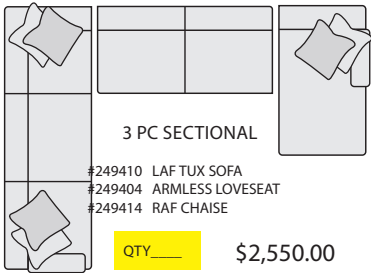

Guest Signature: _____ Date: _____

Sales Person Name: _____

2 PC SECTIONAL

#249416 RAF SOFA
#249410 LAF TUX SOFA

QTY _____ \$2,075.00

2 PC SECTIONAL

#249409 LAF SOFA
#249417 RAF TUX SOFA

QTY _____ \$2,075.00

3 PC SECTIONAL

#249410 LAF TUX SOFA
#249404 ARMLESS LOVESEAT
#249414 RAF CHAISE

QTY _____ \$2,550.00

3 PC SECTIONAL KIT- #249403

#249417 RAF TUX SOFA
#249405 ARMLESS SOFA
#249407 LAF CHAISE

QTY _____ \$2,595.00