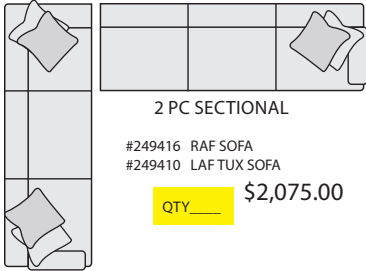

Guest Signature: _____ Date: _____

Sales Person Name: _____

2 PC SECTIONAL

#249416 RAF SOFA
#249410 LAF TUX SOFA

QTY _____ \$2,075.00

2 PC SECTIONAL

#249409 LAF SOFA
#249417 RAF TUX SOFA

QTY _____ \$2,075.00

3 PC SECTIONAL

#249410 LAF TUX SOFA
#249404 ARMLESS LOVESEAT
#249414 RAF CHAISE

QTY _____ \$2,550.00

3 PC SECTIONAL KIT- #249403

#249417 RAF TUX SOFA
#249405 ARMLESS SOFA
#249407 LAF CHAISE

QTY _____ \$2,595.00