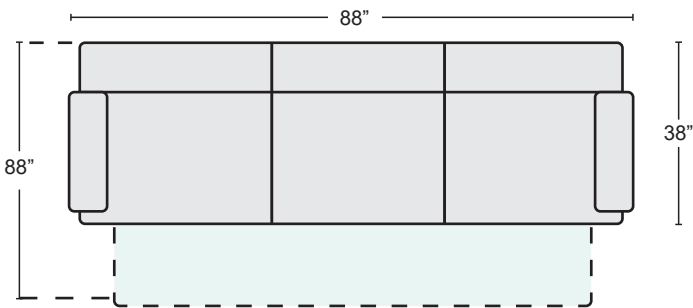

Sales Person Name: \_\_\_\_\_

MARGOT DENIM 2PC QUEEN SLEEPER SOFA & INNERSPRING MATTRESS  
#256073 \$795.00

QTY

MARGOT DENIM 2PC QUEEN SLEEPER SOFA & PILLOW TOP MATTRESS  
#256075 \$845.00

QTY

MARGOT DENIM 2PC QUEEN SLEEPER SOFA & MEMORY FOAM MATTRESS  
#256074 \$870.00