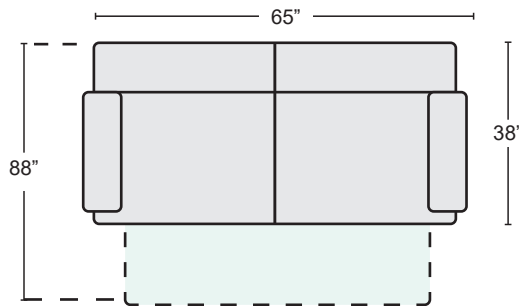

MARGOT DENIM 2PC TWIN SLEEPER SOFA & INNERSPRING MATTRESS
#256070 $755.00

QTY

MARGOT DENIM 2PC TWIN SLEEPER SOFA & PILLOW TOP MATTRESS
#256072 $795.00

QTY

MARGOT DENIM 2PC TWIN SLEEPER SOFA & MEMORY FOAM MATTRESS
#256071 $820.00

QTY