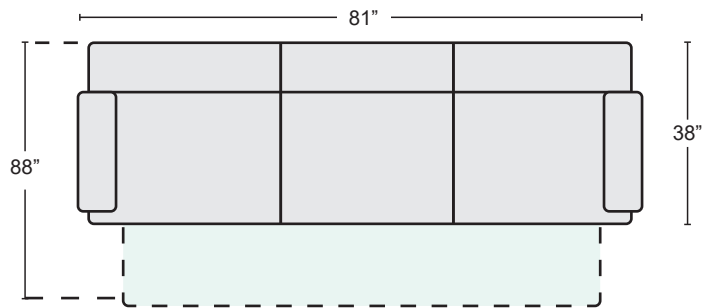

MARGOT DENIM 2PC FULL SLEEPER SOFA & INNERSPRING MATTRESS
#256067 $775.00

QTY

MARGOT DENIM 2PC FULL SLEEPER SOFA & PILLOW TOP MATTRESS
#256069 $820.00

QTY

MARGOT DENIM 2PC FULL SLEEPER SOFA & MEMORY FOAM MATTRESS
#256068 $845.00

QTY