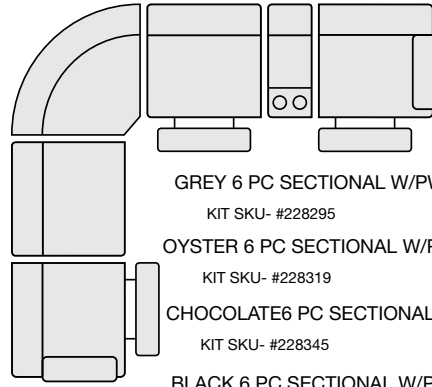

Email Address: \_\_\_\_\_

Guest Signature: \_\_\_\_\_ Date: \_\_\_\_\_

Sales Person Name: \_\_\_\_\_

GREY 6 PC SECTIONAL W/PWR HEADREST & USB  
KIT SKU- #228295 **\$1,995.00** QTY\_

OYSTER 6 PC SECTIONAL W/PWR HEADREST & USB  
KIT SKU- #228319 **\$1,995.00** QTY\_