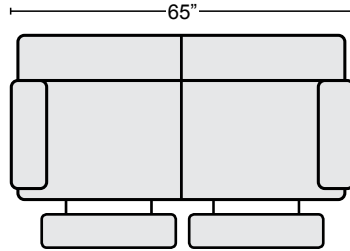

GREY PWR RECLINING LOVESEAT W/PWR HEADREST & USB
#248488 $1,050.00 QTY_

OYSTER PWR RECLINING LOVESEAT W/PWR HEADREST & USB
#248489 $1,050.00 QTY_

CHOCOLATE PWR RECLINING LOVESEAT W/PWR HEADREST & USB
#248487 $1,050.00 QTY_

BLACK PWR RECLINING LOVESEAT W/PWR HEADREST & USB
#248490 $1,050.00 QTY_