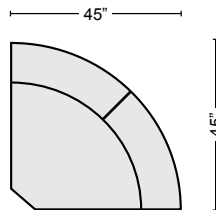

GREY WEDGE
#228309 $345.00 QTY_

OYSTER WEDGE
#228334 $345.00 QTY_

CHOCOLATE WEDGE
#228359 $345.00 QTY_

BLACK WEDGE
#248495 $345.00 QTY_