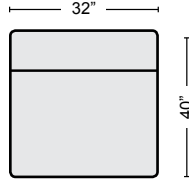

GREY ARMLESS CHAIR
#228306 $230.00 QTY_

OYSTER ARMLESS CHAIR
#228331 $230.00 QTY_

CHOCOLATE ARMLESS CHAIR
#228356 $230.00 QTY_

BLACK ARMLESS CHAIR
#248494 $230.00 QTY_