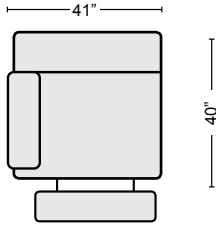

GREY LAF PWR RECL W/USB & POWER HEADREST
#228293 $490.00 QTY_

OYSTER LAF PWR RECL W/USB & POWER HEADREST
#228318 $490.00 QTY_

CHOCOLATE LAF PWR RECL W/USB & POWER HEADREST
#228343 $490.00 QTY_

BLACK LAF PWR RECL W/USB & POWER HEADREST
#248483 $490.00 QTY_