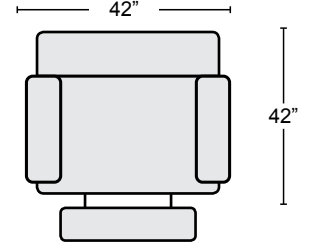

GREY RECLINER W/POWER HEADREST & USB
#228301 $595.00 QTY_

OYSTER PWR RECLINER W/POWER HEADREST & USB
#228328 $595.00 QTY_

CHOCOLATE PWR RECLINER /POWER HEADREST & USB
#228351 $595.00 QTY_

BLACK PWR RECLINER W/PWR HEADREST & USB
#248485 $595.00 QTY_