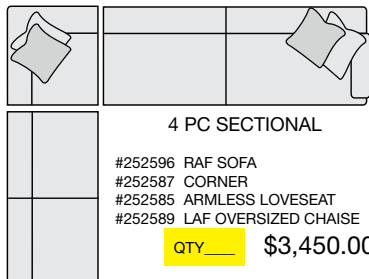

4 PC SECTIONAL
#252596 RAF SOFA
#252587 CORNER
#252585 ARMLESS LOVESEAT
#252589 LAF OVERSIZED CHAISE

QTY___ $3,450.00