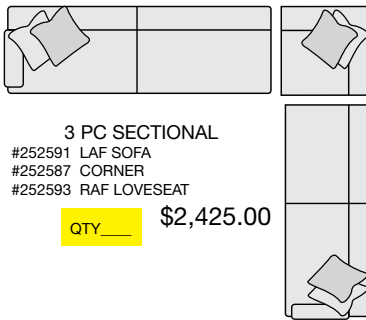

### SECTIONAL PIECES

1 FABRIC CHOICE FOR 1 LARGE TOSS PILLOW  
\*REMAINING 1 PILLOW WILL BE IN THE BODY FABRIC\*

**2 PC SECTIONAL W/LAF OVERSIZED CHAISE**  
KIT- \$253740  
#252589 LAF OVERSIZED CHAISE  
#252596 RAF SOFA

**QTY\_\_\_ \$1,895.00**

**2 PC SECTIONAL W/RAF OVERSIZED CHAISE**  
KIT- \$253739  
#252594 RAF OVERSIZED CHAISE  
#252591 LAF SOFA

**QTY\_\_\_ \$1,895.00**

**4 PC SECTIONAL**  
#252596 RAF SOFA  
#252587 CORNER  
#252585 ARMLESS LOVESEAT  
#252589 LAF OVERSIZED CHAISE

**QTY\_\_\_ \$3,450.00**

**3 PC SECTIONAL**  
#252591 LAF SOFA  
#252587 CORNER  
#252593 RAF LOVESEAT

**QTY\_\_\_ \$2,425.00**

**OVERSIZED CHAIR**  
#248994 \$750.00

**QTY\_\_\_**

**SOFA**  
#248997 \$795.00