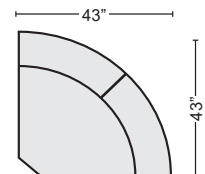

LEATHER CORNER WEDGE W/RATCHET HEADRESTS
#243384 $805.00

QTY _____