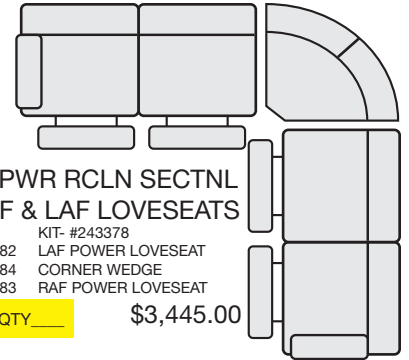

Sales Order: _____

4 PC PWR RCLN SCTNL W/3 PWR RCLNR & RAF CHAISE

- KIT- #243376
 #243379 RAF CHAISE
 #243384 CORNER WEDGE
 #243381 ARMLESS PWR CHAIR
 #243382 LAF POWER LOVESEAT

QTY _____ \$3,565.00

3 PC PWR RECLN SCTNL WITH LAF CHAISE

- KIT- #243372
 #243371 LAF CHAISE
 #243384 CORNER WEDGE
 #243383 RAF POWER LOVESEAT

QTY _____ \$2,895.00

3 PC PWR RECLN SCTNL WITH RAF CHAISE

- KIT- #243373
 #243379 RAF CHAISE
 #243384 CORNER WEDGE
 #243382 LAF POWER LOVESEAT

QTY _____ \$2,895.00

3 PC PWR RCLN SCTNL W/RAF & LAF LOVESEATS

- KIT- #243378
 #243382 LAF POWER LOVESEAT
 #243384 CORNER WEDGE
 #243383 RAF POWER LOVESEAT

QTY _____ \$3,445.00

4 PIECE PWR RECLINING SECTIONAL WITH LAF CHAISE

- KIT- #243375
 #243371 LAF CHAISE
 #243384 CORNER WEDGE
 #243380 ARMLESS CHAIR
 #243383 RAF POWER LOVESEAT

\$3,395.00

QTY _____

4 PC PWR RCLN SCTNL W/3 PWR RCLNR & LAF CHAISE

- KIT- #245359
 #243371 LAF CHAISE
 #243384 CORNER WEDGE
 #243381 ARMLESS PWR CHAIR
 #243383 RAF POWER LOVESEAT