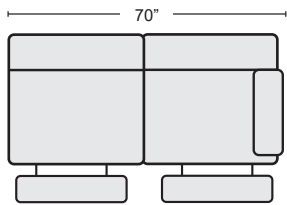

LEATHER RAF DUAL POWER RECL LOVESET WITH USB
#243383 $1,320.00

QTY _____