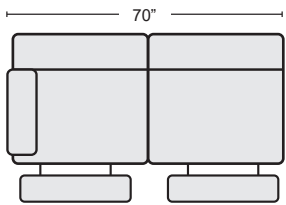

QTY _____ \$3,565.00

4 PC PWR RECLINING SECTIONAL WITH RAF CHAISE

- KIT- #243374
 #243379 RAF CHAISE
 #243384 CORNER WEDGE
 #243380 ARMLESS CHAIR
 #243382 LAF POWER LOVESEAT

\$3,395.00

QTY _____

LEATHER LAF DUAL POWER RECL LOVESEAT WITH USB
 #243382 \$1,320.00