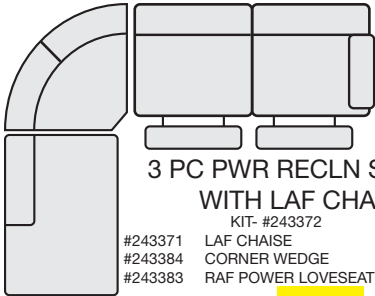

Sales Order: _____

4 PC PWR RCLN SCTNL W/3 PWR RCLNR & RAF CHAISE

- KIT- #243376
 #243379 RAF CHAISE
 #243384 CORNER WEDGE
 #243381 ARMLESS PWR CHAIR
 #243382 LAF POWER LOVESEAT

QTY _____ \$3,565.00

3 PC PWR RECLN SCTNL WITH LAF CHAISE

- KIT- #243372
 #243371 LAF CHAISE
 #243384 CORNER WEDGE
 #243383 RAF POWER LOVESEAT

QTY _____ \$2,895.00

3 PC PWR RECLN SCTNL WITH RAF CHAISE

- KIT- #243373
 #243379 RAF CHAISE
 #243384 CORNER WEDGE
 #243382 LAF POWER LOVESEAT

QTY _____ \$2,895.00

3 PC PWR RCLN SCTNL W/RAF & LAF LOVESEATS

- KIT- #243378
 #243382 LAF POWER LOVESEAT
 #243384 CORNER WEDGE
 #243383 RAF POWER LOVESEAT

QTY _____ \$3,445.00

4 PIECE PWR RECLINING SECTIONAL WITH LAF CHAISE