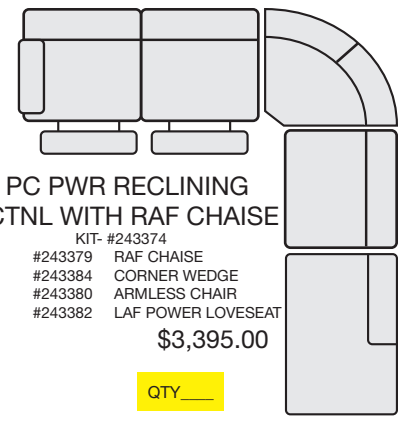

- KIT- #243372
 #243371 LAF CHAISE
 #243384 CORNER WEDGE
 #243383 RAF POWER LOVESEAT

QTY _____ \$2,895.00

3 PC PWR RECLN SCTNL WITH RAF CHAISE

- KIT- #243373
 #243379 RAF CHAISE
 #243384 CORNER WEDGE
 #243382 LAF POWER LOVESEAT

QTY _____ \$2,895.00

3 PC PWR RCLN SCTNL W/RAF & LAF LOVESEATS

- KIT- #243378
 #243382 LAF POWER LOVESEAT
 #243384 CORNER WEDGE
 #243383 RAF POWER LOVESEAT

QTY _____ \$3,445.00

4 PIECE PWR RECLINING SECTIONAL WITH LAF CHAISE

- KIT- #243375
 #243371 LAF CHAISE
 #243384 CORNER WEDGE
 #243380 ARMLESS CHAIR
 #243383 RAF POWER LOVESEAT

\$3,395.00

QTY _____

4 PC PWR RCLN SCTNL W/3 PWR RCLNR & LAF CHAISE

- KIT- #245359
 #243371 LAF CHAISE
 #243384 CORNER WEDGE
 #243381 ARMLESS PWR CHAIR
 #243383 RAF POWER LOVESEAT

QTY _____ \$3,565.00

4 PC PWR RECLINING SECTIONAL WITH RAF CHAISE

- KIT- #243374
 #243379 RAF CHAISE
 #243384 CORNER WEDGE
 #243380 ARMLESS CHAIR
 #243382 LAF POWER LOVESEAT

\$3,395.00

QTY _____

LEATHER LAF DUAL POWER RECL LOVESEAT WITH USB
 #243382 \$1,320.00