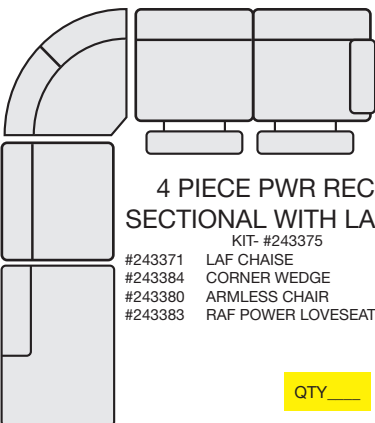

Sales Order: _____

4 PC PWR RCLN SCTNL W/3 PWR RCLNR & RAF CHAISE

- KIT- #243376
 #243379 RAF CHAISE
 #243384 CORNER WEDGE
 #243381 ARMLESS PWR CHAIR
 #243382 LAF POWER LOVESEAT

QTY _____ \$3,565.00

3 PC PWR RECLN SCTNL WITH LAF CHAISE

- KIT- #243372
 #243371 LAF CHAISE
 #243384 CORNER WEDGE
 #243383 RAF POWER LOVESEAT

QTY _____ \$2,895.00

3 PC PWR RECLN SCTNL WITH RAF CHAISE

- KIT- #243373
 #243379 RAF CHAISE
 #243384 CORNER WEDGE
 #243382 LAF POWER LOVESEAT

QTY _____ \$2,895.00

3 PC PWR RCLN SCTNL W/RAF & LAF LOVESEATS

- KIT- #243378
 #243382 LAF POWER LOVESEAT
 #243384 CORNER WEDGE
 #243383 RAF POWER LOVESEAT

QTY _____ \$3,445.00

4 PIECE PWR RECLINING SECTIONAL WITH LAF CHAISE

- KIT- #243375
 #243371 LAF CHAISE
 #243384 CORNER WEDGE
 #243380 ARMLESS CHAIR
 #243383 RAF POWER LOVESEAT

\$3,395.00

QTY _____

4 PC PWR RCLN SCTNL W/3 PWR RCLNR & LAF CHAISE

- KIT- #245359
 #243371 LAF CHAISE
 #243384 CORNER WEDGE
 #243381 ARMLESS PWR CHAIR
 #243383 RAF POWER LOVESEAT