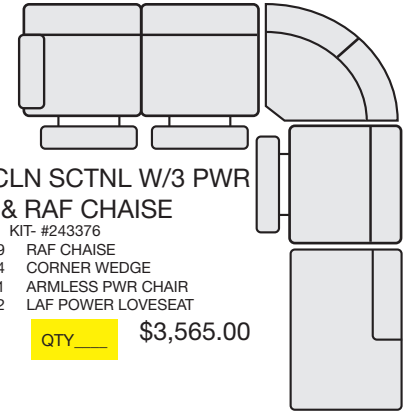

Sales Order: _____

4 PC PWR RCLN SCTNL W/3 PWR RCLNR & RAF CHAISE

- KIT- #243376
 #243379 RAF CHAISE
 #243384 CORNER WEDGE
 #243381 ARMLESS PWR CHAIR
 #243382 LAF POWER LOVESEAT

QTY _____ \$3,565.00

3 PC PWR RECLN SCTNL WITH LAF CHAISE

- KIT- #243372
 #243371 LAF CHAISE
 #243384 CORNER WEDGE
 #243383 RAF POWER LOVESEAT

QTY _____ \$2,895.00

3 PC PWR RECLN SCTNL WITH RAF CHAISE

- KIT- #243373
 #243379 RAF CHAISE
 #243384 CORNER WEDGE
 #243382 LAF POWER LOVESEAT

QTY _____ \$2,895.00

3 PC PWR RCLN SCTNL W/RAF & LAF LOVESEATS

- KIT- #243378
 #243382 LAF POWER LOVESEAT
 #243384 CORNER WEDGE
 #243383 RAF POWER LOVESEAT

QTY _____ \$3,445.00

4 PIECE PWR RECLINING SECTIONAL WITH LAF CHAISE

QTY _____ \$3,565.00

4 PC PWR RECLINING SECTIONAL WITH RAF CHAISE

- KIT- #243374
 #243379 RAF CHAISE
 #243384 CORNER WEDGE
 #243380 ARMLESS CHAIR
 #243382 LAF POWER LOVESEAT

\$3,395.00

QTY _____

LEATHER LAF DUAL POWER RECL LOVESEAT WITH USB
 #243382 \$1,320.00