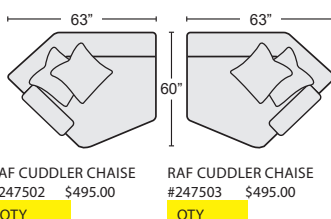

LAF TUX SOFA #247495 $695.00 QTY _____

RAF TUX SOFA #247496 $695.00 QTY _____

LAF ARMLESS CHAISE #247492 $495.00 QTY _____

LAF ARMLESS CHAISE #247493 $495.00 QTY _____

DUE TO THE HAND BUILT NATURE OF THIS FURNITURE, DIMENSIONS MAY SLIGHTLY VARY