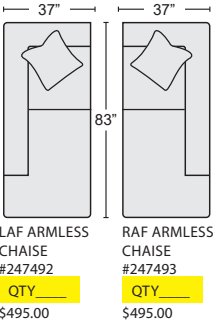

LAF TUX SOFA #247495 $695.00 QTY _____

LAF ARMLESS CHAISE #247492 $495.00 QTY _____

DUE TO THE HAND BUILT NATURE OF THIS FURNITURE, DIMENSIONS MAY SLIGHTLY VARY