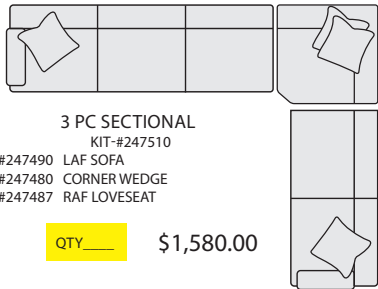

ELM II FOAM COLLECTION

SPECIAL ORDER PLUS PROGRAM- ALDER, ASPEN STERLING, ALDER TRANQUIL, CYPRESS II *LAST UPDATED 04/28/20*

Sales Order: _____

First Name: _____ Last Name: _____

Address: _____

City: _____ State: _____ Zip: _____

Phone Number: _____

Email Address: _____

Guest Signature: _____ Date: _____

Sales Person Name: _____