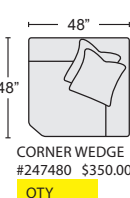

LAF CONDO SOFA #247488 $650.00 QTY _____

RAF CONDO SOFA #247489 $650.00 QTY _____

RAF CUDDLER CHAISE #247503 $495.00 QTY _____

DUE TO THE HAND BUILT NATURE OF THIS FURNITURE, DIMENSIONS MAY SLIGHTLY VARY