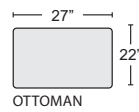

ONLY 1 ACCENT FABRIC CHOICE REGARDLESS OF HOW MANY PILLOWS COME ON THE PIECE ORDERED.*

CHAIR #247470 \$650.00 QTY _____

CHAIRBED SLEEPER #247504 \$1,045.00 QTY _____

LOVESEAT #247473 \$680.00 QTY _____

CONDO SOFA #247499 \$690.00 QTY _____