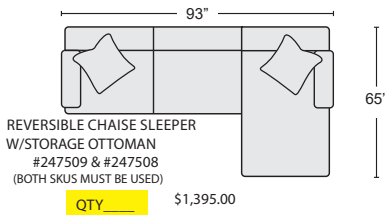

ONLY 1 ACCENT FABRIC CHOICE REGARDLESS OF HOW MANY PILLOWS COME ON THE PIECE ORDERED.*

CHAIR #247470 \$650.00 QTY _____

CHAIRBED SLEEPER #247504 \$1,045.00 QTY _____

LOVESEAT #247473 \$680.00 QTY _____

CONDO SOFA #247499 \$690.00 QTY _____