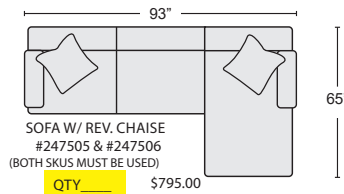

ONLY 1 ACCENT FABRIC CHOICE REGARDLESS OF HOW MANY PILLOWS COME ON THE PIECE ORDERED.*

CHAIR #247470 \$650.00 QTY _____

CHAIRBED SLEEPER #247504 \$1,045.00 QTY _____

LOVESEAT #247473 \$680.00 QTY _____

CONDO SOFA #247499 \$690.00 QTY _____