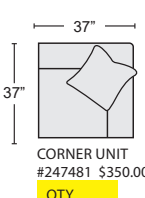

LAF CONDO SOFA #247488 $650.00 QTY _____

LAF CUDDLER CHAISE #247502 $495.00 QTY _____

DUE TO THE HAND BUILT NATURE OF THIS FURNITURE, DIMENSIONS MAY SLIGHTLY VARY