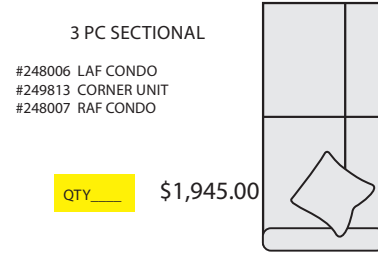

Sales Person Name: \_\_\_\_\_

Sales Order: \_\_\_\_\_

4 PC SECTIONAL

- #248006 LAF CONDO
- #249813 CORNER UNIT
- #249812 ARMLESS CHAIR
- #248007 RAF CONDO

QTY \_\_\_\_\_ \$2,350.00

3 PC SECTIONAL

- #248006 LAF CONDO
- #249813 CORNER UNIT
- #248007 RAF CONDO

QTY \_\_\_\_\_ \$1,945.00

2 PC SECTIONAL

- KIT-248151
- #248008 LAF ARMLESS CHAISE
- #248007 RAF CONDO

QTY \_\_\_\_\_ \$1,495.00

2 PC SECTIONAL

- KIT- #248005
- #248009 RAF ARMLESS CHAISE
- #248006 LAF CONDO