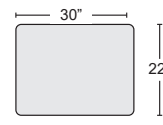

LIGHT GREY OTTOMAN
#250760 $135.00

QTY___

DARK GREY OTTOMAN
#250764 $135.00

QTY___