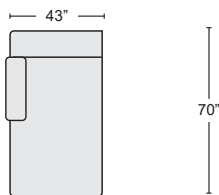

LIGHT GREY SOFA  
#250763 \$450.00

QTY\_\_\_

DARK GREY SOFA  
#250767 \$450.00

QTY\_\_\_

LIGHT GREY OTTOMAN  
#250760 \$135.00

QTY\_\_\_

DARK GREY OTTOMAN  
#250764 \$135.00

QTY\_\_\_