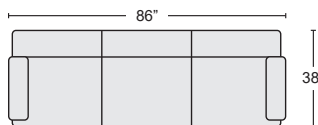

LIGHT GREY CHAIR  
#250761 \$295.00

QTY\_\_\_

DARK GREY CHAIR  
#250765 \$295.00

QTY\_\_\_

LIGHT GREY LOVESEAT  
#250762 \$350.00

QTY\_\_\_

DARK GREY LOVESEAT  
#250766 \$430.00

QTY\_\_\_