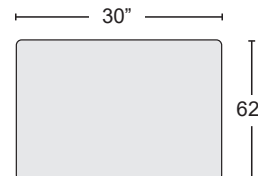

LIGHT GREY LAF SOFA  
#250751 \$510.00

QTY\_\_\_

DARK GREY LAF SOFA  
#250749 \$510.00

QTY\_\_\_

LIGHT GREY RAF SOFA  
#250755 \$510.00

QTY\_\_\_

DARK GREY RAF SOFA  
#250755 \$510.00

QTY\_\_\_