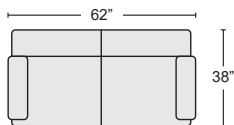

LIGHT GREY LOVESEAT
#250762 $350.00

QTY___

DARK GREY LOVESEAT
#250766 $430.00

QTY___