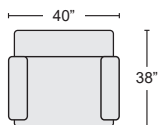

**DARK GREY 2 PC SECTIONAL W/LAF CHAISE**  
KIT SKU- #250752  
QTY\_\_\_ \$995.00

**LIGHT GREY 2 PC SECTIONAL W/RAF CHAISE**  
KIT SKU- #250750  
QTY\_\_\_ \$995.00

**LIGHT GREY 2 PC SECTIONAL W/LAF CHAISE**  
KIT SKU- #250754  
QTY\_\_\_ \$995.00