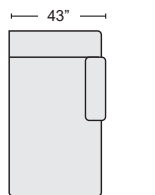

LIGHT GREY RAF CHAISE
#250759 $485.00

QTY___

DARK GREY RAF CHAISE
#250758 $485.00

QTY___