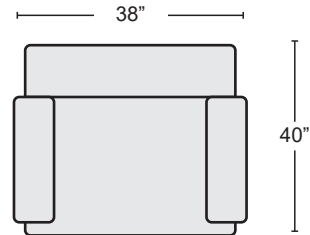

Sales Person Name: _____

Sales Order: _____

FABRIC OPTIONS

COLLECTION DOES NOT COME WITH PILLOWS.
NATE & JEREMIAH UNIVERSAL HANDLE ONLY

MOCHA SOFA
#252977 \$1,095.00

QTY _____

LANA CHAIR
#252976 \$850.00

QTY _____