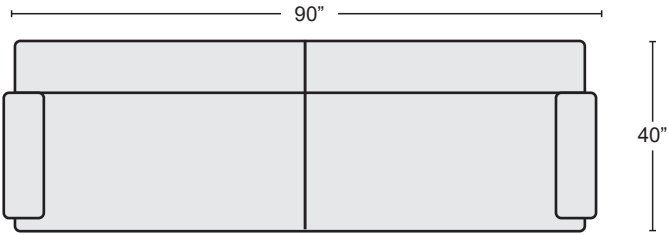

Sales Person Name: _____

Sales Order: _____

FABRIC OPTIONS

COLLECTION DOES NOT COME WITH PILLOWS.
NATE & JEREMIAH UNIVERSAL HANDLE ONLY

MOCHA SOFA
#252977 \$1,095.00

QTY _____

LANA CHAIR
#252976 \$850.00

QTY _____