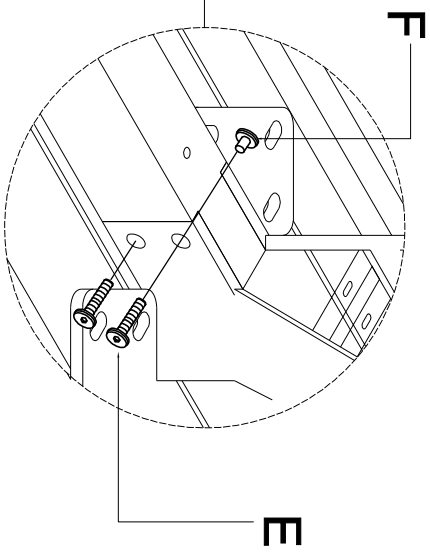

ASSEMBLY INSTRUCTION WEAER BENCH

LIVING SPACES

A		M8 x 30mm x 16 PCS
B		16 PCS
C		16 PCS
D		2 PCS
E		M6 x 30mm x 4 PCS
F		4 PCS
R		2 PCS
L		2 PCS