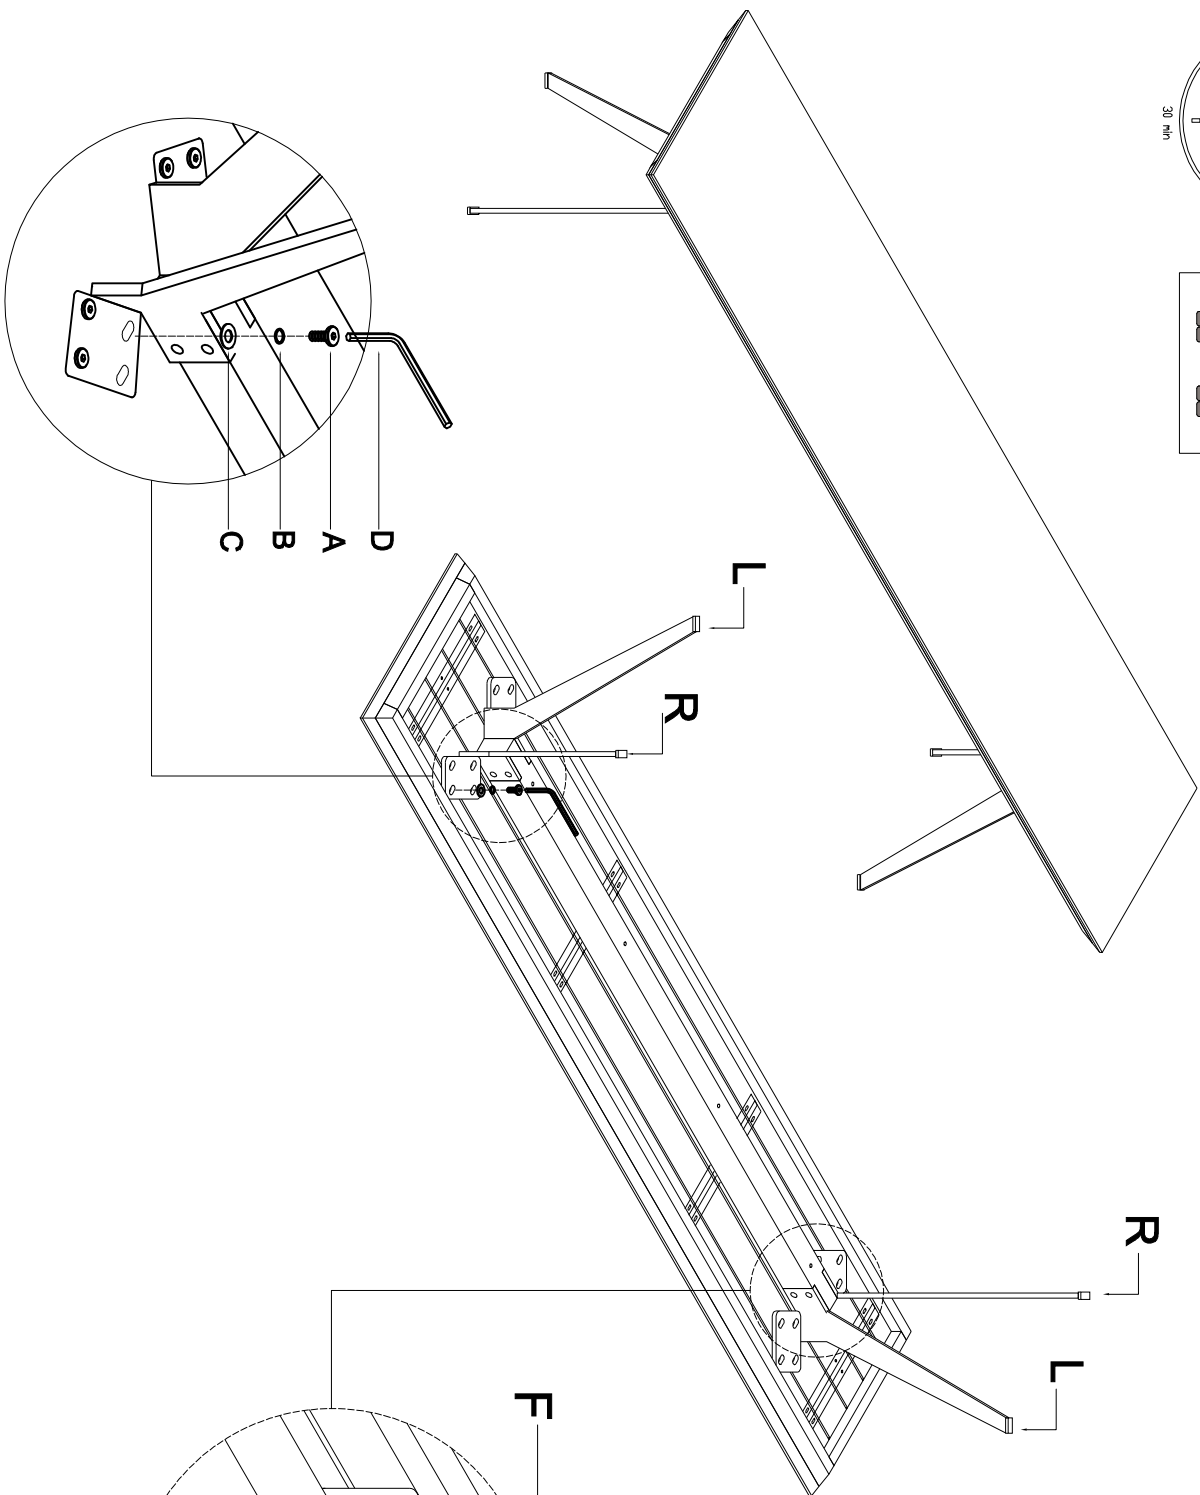

ASSEMBLY INSTRUCTION WEAER BENCH

LIVING SPACES

A		M8 x 30mm x 16 PCS
B		16 PCS
C		16 PCS
D		2 PCS
E		M6 x 30mm x 4 PCS
F		4 PCS
R		2 PCS
L		2 PCS