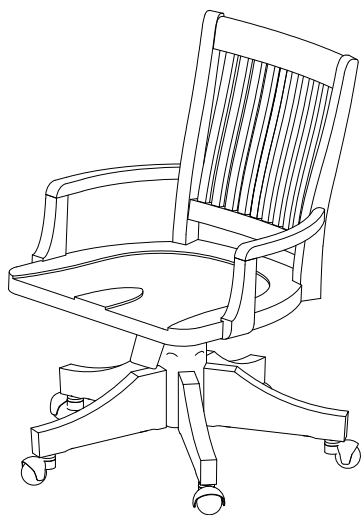

LIVING SPACES

A	PH4046-80CB		X1
B	PH4046-80MA		X1
C	PH4046-80PT		X1
D	PH4046-80BA		X1
E	PH4046-80CP		X1
F	PH4046-80CM		X5
G	PH4046-80CA		X5
H	PH4046-80HD-H		X4
I	PH4046-80HD-I		X4
J	PH4046-80HD-J		X4
K	PH4046-80HD-K		X1

VALENCIA

110409/H4046-80
SWIVEL CHAIR

Not provided