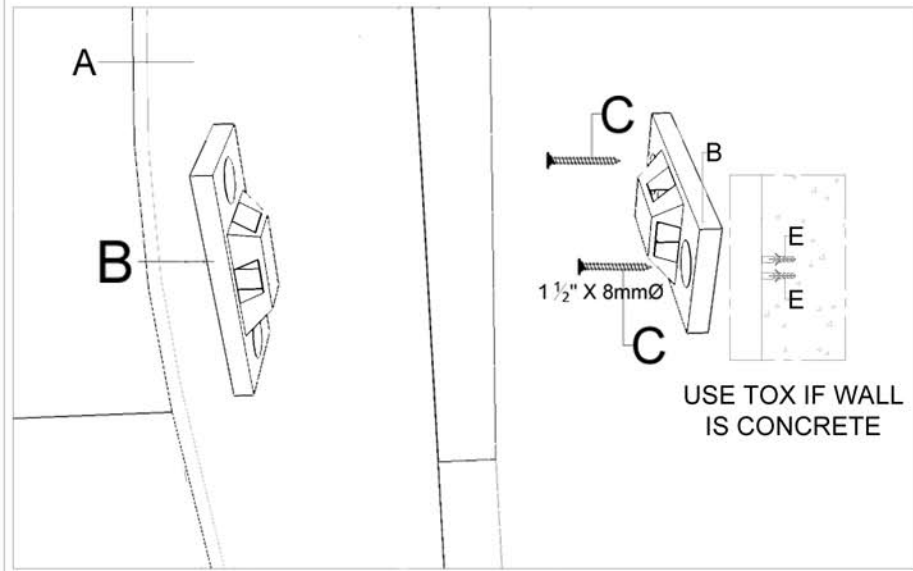

TIP KIT

WOOD SCREW  
1 1/2" X 8mmØ

WHITE CABLE TIE

TOX  
(IF WALL IS CONCRETE)

1

2

3

4