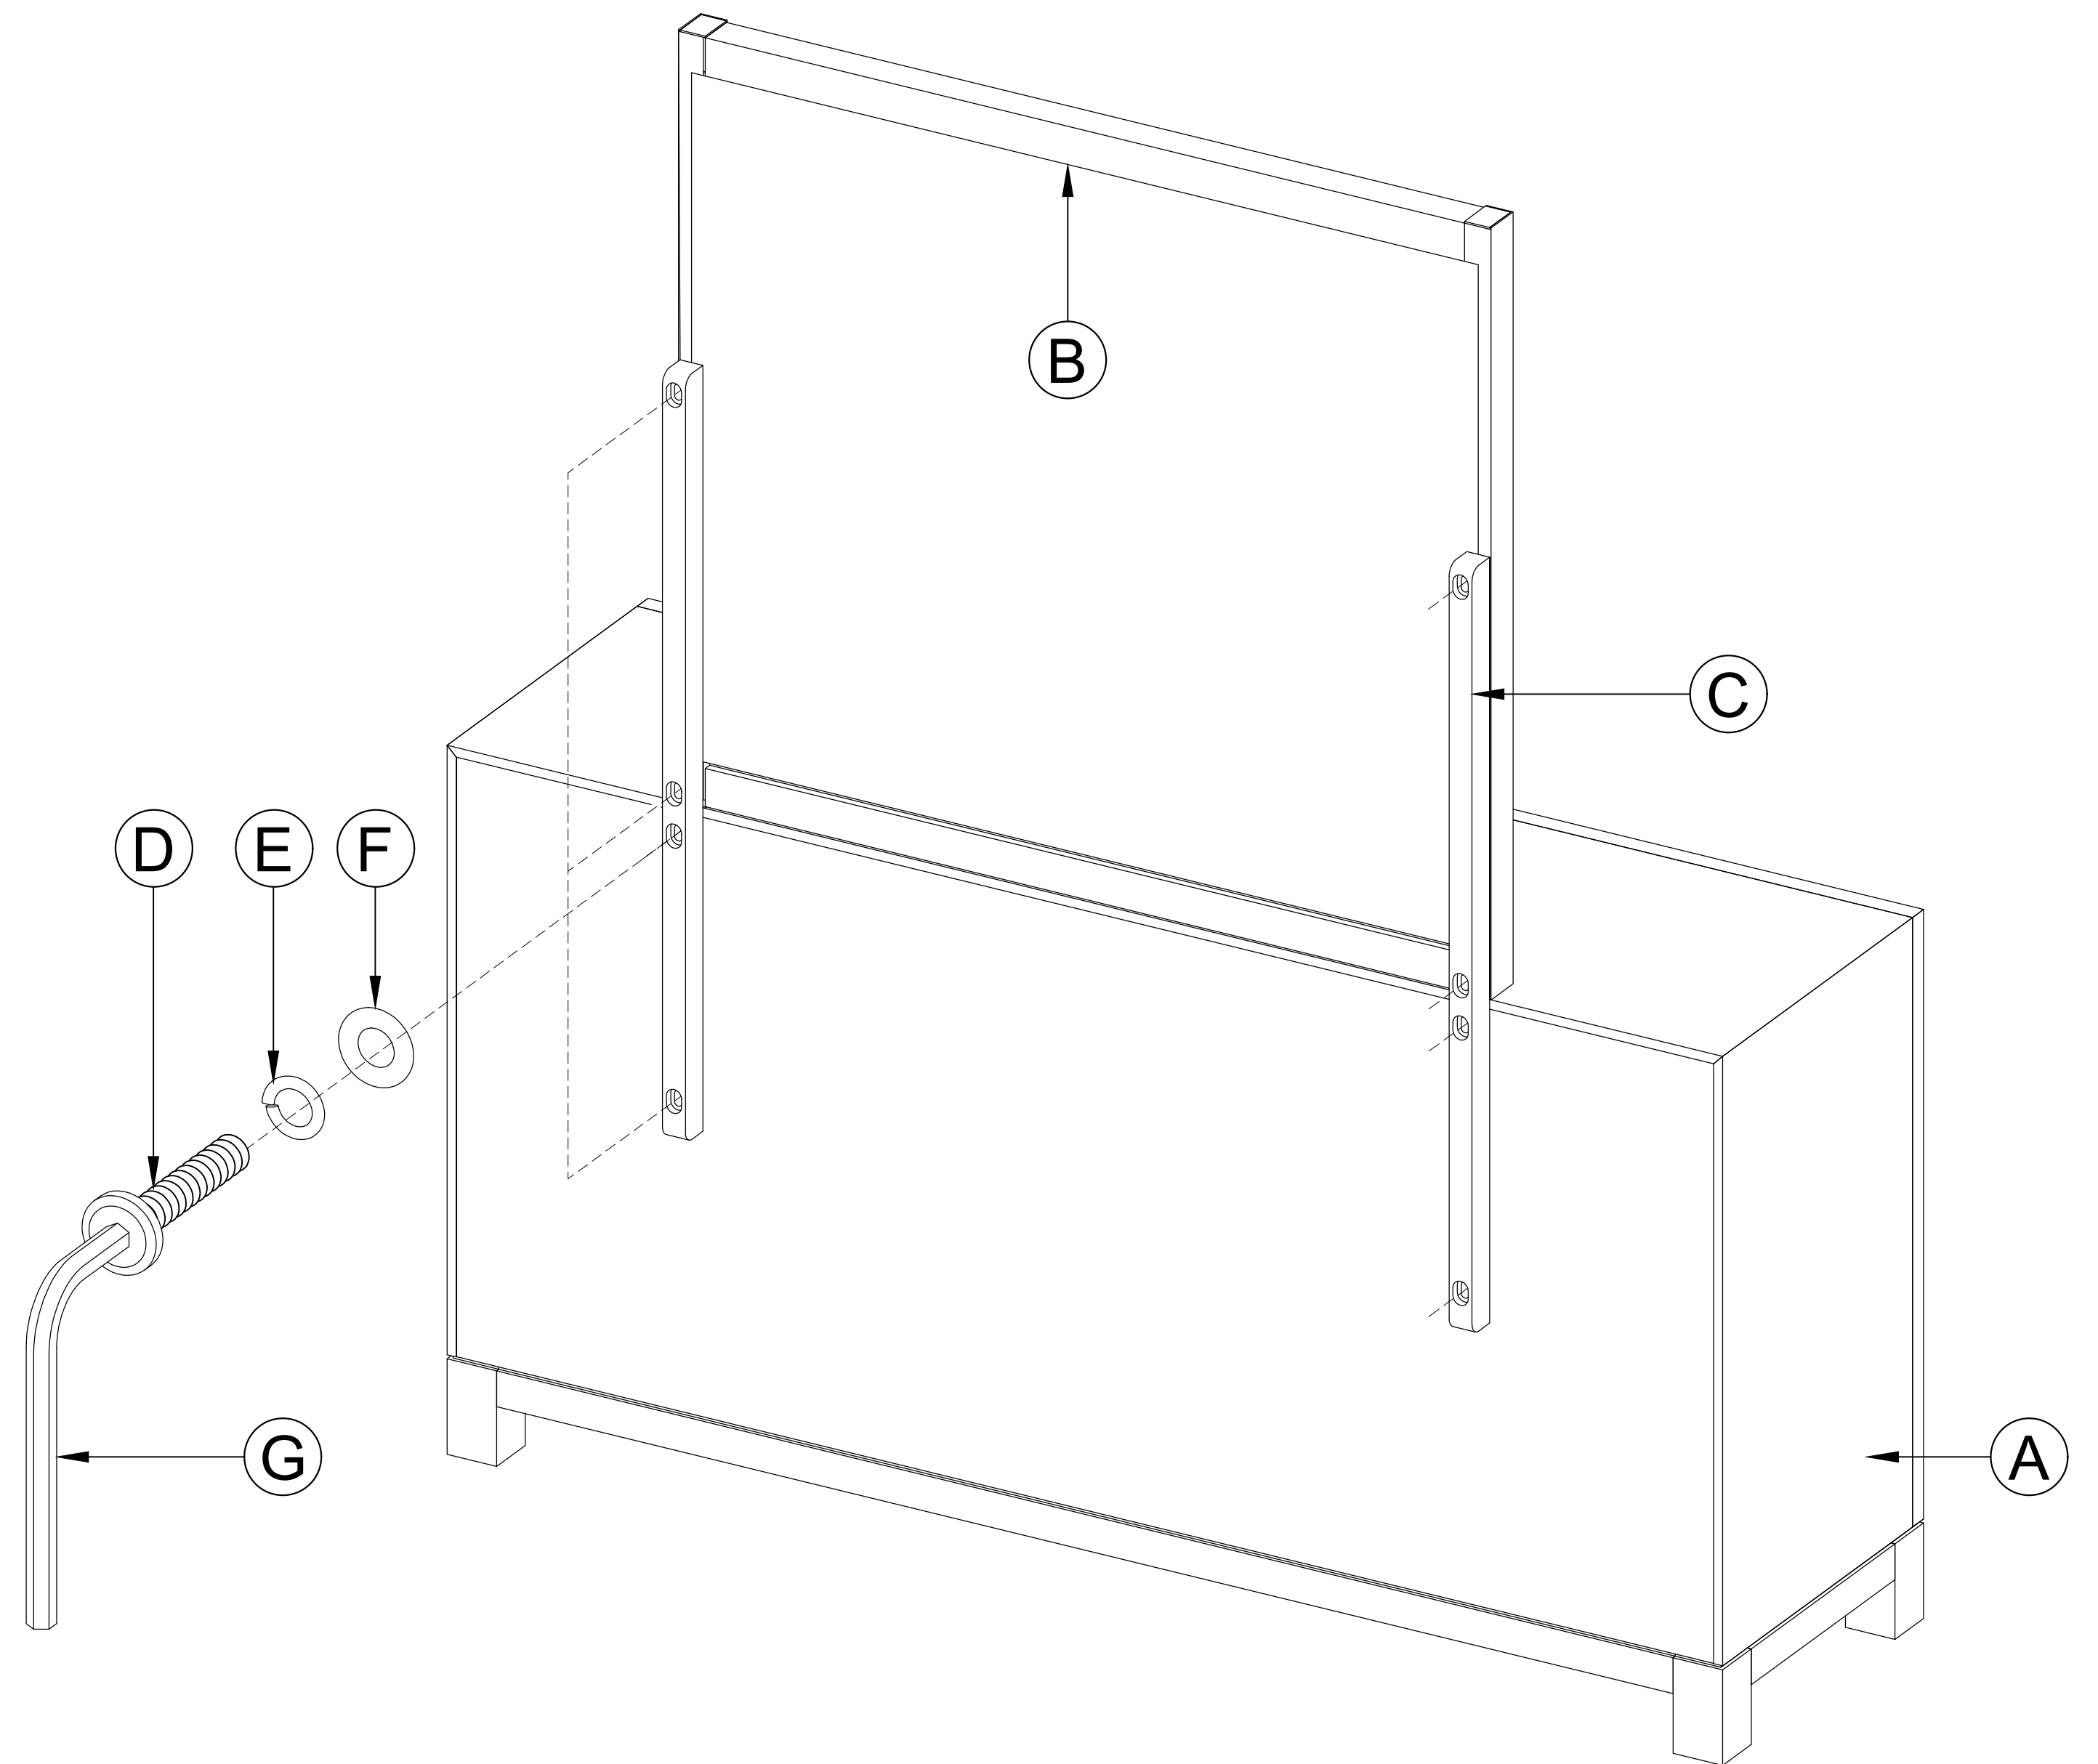

LIVING SPACES

A	DRESSER		x 1
B	MIRROR		x 1
C	MIRROR SUPPORT (EACH)		x 2
D	ALLEN BOLT (5/16 x 50 mm)		x 8
E	LOCK WASHER (5/16)		x 8
F	FLAT WASHER (5/16)		x 8
G	ALLEN KEY (M4)		x 1

6D7M83  
SLATER DRESSER MIRROR