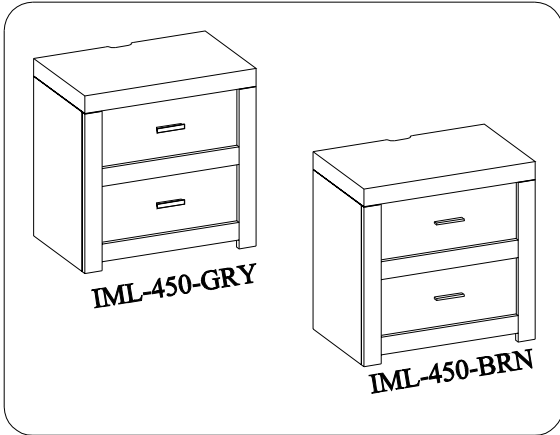

ASSEMBLY INSTRUCTIONS

ITEM NO: IML-450-GRY/BRN 2 Drawer Nightstand w/ power

Thank you for purchasing this quality product. Be sure to check all packing material carefully for small parts that may come loose inside the carton during shipment.