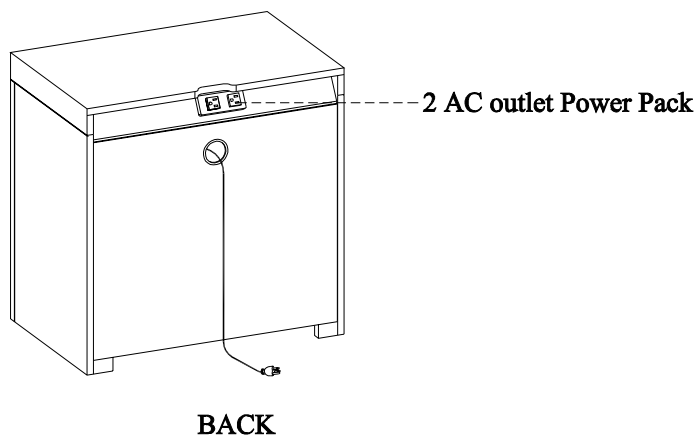

FUNCTIONALITY INSTRUCTION