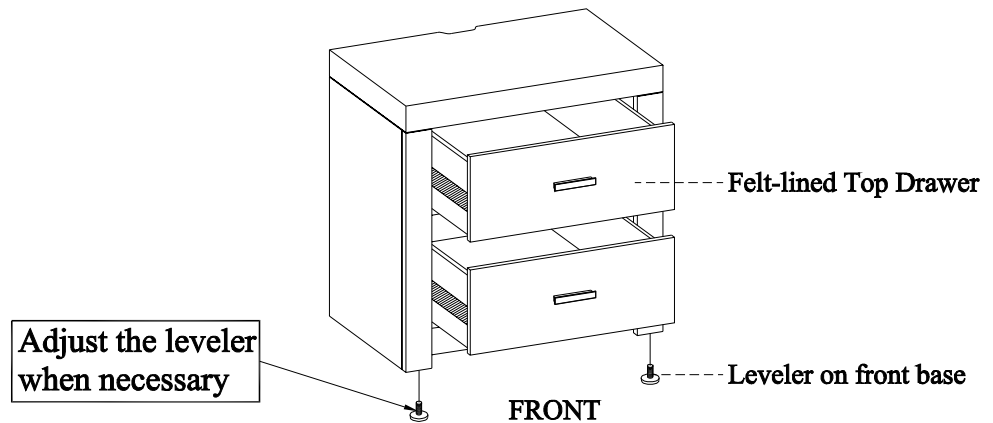

FUNCTIONALITY INSTRUCTION