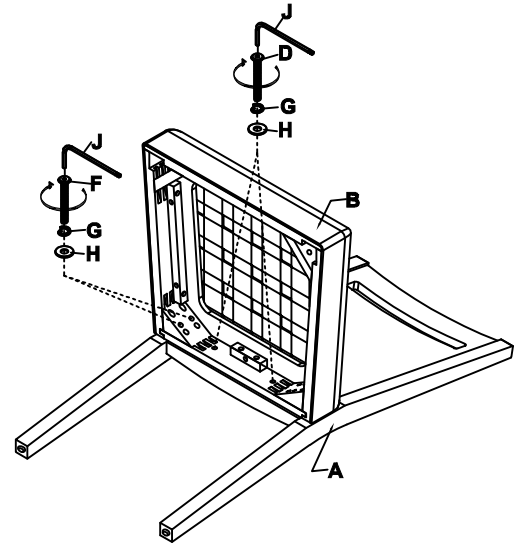

LIVING SPACES

A	CHAIR BACK		X1
B	CHAIR SEAT		X1
C	CHAIR LEG		X2
D	ALLEN BOLT (1/4 X 40MM)		X2
E	ALLEN BOLT (1/4 X 60MM)		X4
F	ALLEN BOLT (1/4 X 80MM)		X4
G	LOCK WASHER (1/4)		X10
H	FLAT WASHER (1/4)		X10
J	ALLEN KEY (M4)		X1

6BR963
PRATO DINING CHAIR

①

②

③