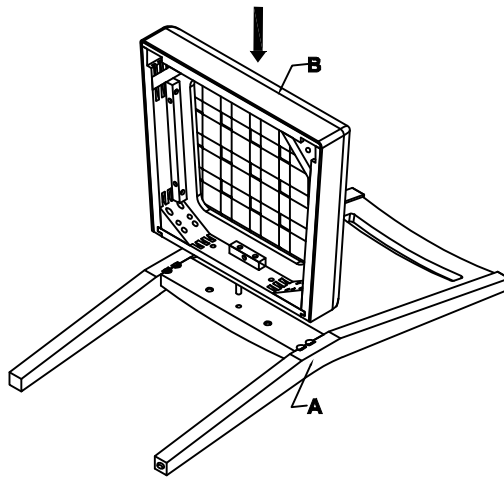

LIVING SPACES

A	CHAIR BACK		X1
B	CHAIR SEAT		X1
C	CHAIR LEG		X2
D	ALLEN BOLT (1/4 X 40MM)		X2
E	ALLEN BOLT (1/4 X 60MM)		X4
F	ALLEN BOLT (1/4 X 80MM)		X4
G	LOCK WASHER (1/4)		X10
H	FLAT WASHER (1/4)		X10
J	ALLEN KEY (M4)		X1

6BR963
PRATO DINING CHAIR

①

②

③