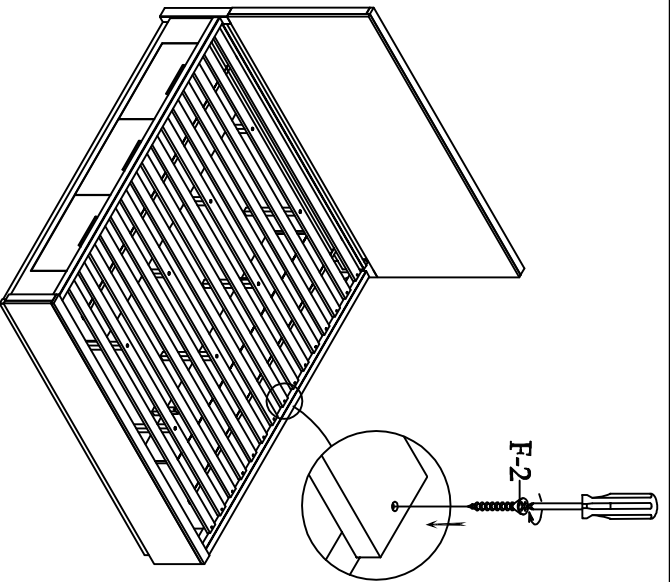

LIVING SPACES

R-A	5/0 - 6/6 Storage Rail (1-in)		X 2
R-B	5912		X 4
R-1	7002 Parts R-2 - R-11		X 1
R-2	M5/16" x 18 x 3-1/2" *] Long All-Thread Bolt		X 8
R-3	ø50mm Arc-Washer		X 8
R-4	M5/16" Spring Washer		X 8
R-5	M5/16" x 16 X 2mm Flat Washer		X 8
R-6	5/16-18 X L17 Hex Nut		X 8
R-7	12mm Open Wrench		X 1
R-8	M1/4" x 20 x 1-1/2" * Long Allen Head Bolt		X 4
R-9	M1/4" Spring Washer		X 8
R-10	M1/4" x 19 X 2mm Flat Washer		X 8
R-11	4mm Allen Wrench		X 1

#22473
Pierce - 6/0 - 6/6 Storage Rail (1-in)

1

3

2

4

5

6

7