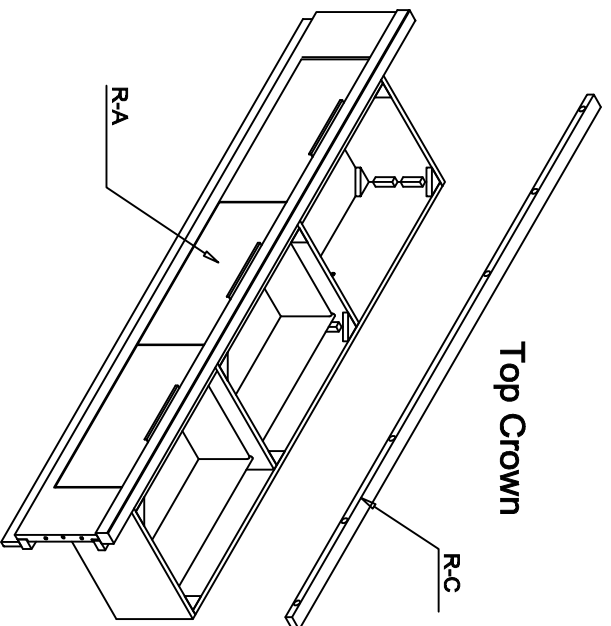

22480
Pierce - 6/0 - 6/6 Panel Headboard

1

2

LIVING SPACES

R-A	6/0 Panel Bed Rails		X 2
R-B	Top Crown		X 2
R-1	7002 Parts R-2 - R-8		X 1
R-2	M5/16" -18 x 3-1/2" J Long All-Thread Bolt		X 8
R-3	φ50mm Arc- Washer		X 8
R-4	M5/16" Spring Washer		X 8
R-5	M5/16" x 16 X 2mm Flat Washer		X 8
R-6	5/16-18 x L17 Hex Nut		X 8
R-7	12mm Open Wrench		X 1
R-8	4mm Allen Wrench		X 1

22482
Pierces - 6/0 Panel bed rails (2-in)

1

2

LIVING SPACES

R-A	5/0 - 6/6 Storage Rail (1-in)		X 1
R-B	5912		X 2
R-C	Top Crown		X 1
R-1	7002 Parts R-2 - R-11		X 1
R-2	M5/16" - 18 X 3-1/2"] Long All-Thread Bolt		X 4
R-3	φ50mm Arc- Washer		X 4
R-4	M5/16" Spring Washer		X 4
R-5	M5/16" X 16 X 2mm Flat Washer		X 4
R-6	5/16-18 X 1.17 Hex Nut		X 4
R-7	12mm Open Wrench		X 1
R-8	M1/4" - 20 X 1-1/2" * Long Allen Head Bolt		X 4
R-9	M1/4" Spring Washer		X 4
R-10	M1/4" X 19 X 2mm Flat Washer		X 4
R-11	4mm Allen Wrench		X 1

1

2

2

LIVING SPACES

F-A	6/0-6/6 Panel FB		X 1
F-B	5901		X 15
F-C	5906		X 8
F-1	7002 Parts F-2		X 1
F-2	Ø4 x 30mm Wood Screw		X 30

#22480/31/72
Pierce - 6/0 - 6/6 Panel headboard
6/0 - 6/6 Panel footboard
5/0-6/6 Panel bed rails (2-in)

LIVING SPACES

R-A	5/0 - 6/6 Storage Rail (1-in)		X 2
R-B	5912		X 4
R-1	7002 Parts R-2 - R-11		X 1
R-2	M5/16" x 18 x 3-1/2" *] Long All-Thread Bolt		X 8
R-3	ø50mm Arc-Washer		X 8
R-4	M5/16" Spring Washer		X 8
R-5	M5/16" x 16 X 2mm Flat Washer		X 8
R-6	5/16-18 X L17 Hex Nut		X 8
R-7	12mm Open Wrench		X 1
R-8	M1/4" x 20 x 1-1/2" * Long Allen Head Bolt		X 4
R-9	M1/4" Spring Washer		X 8
R-10	M1/4" x 19 X 2mm Flat Washer		X 8
R-11	4mm Allen Wrench		X 1