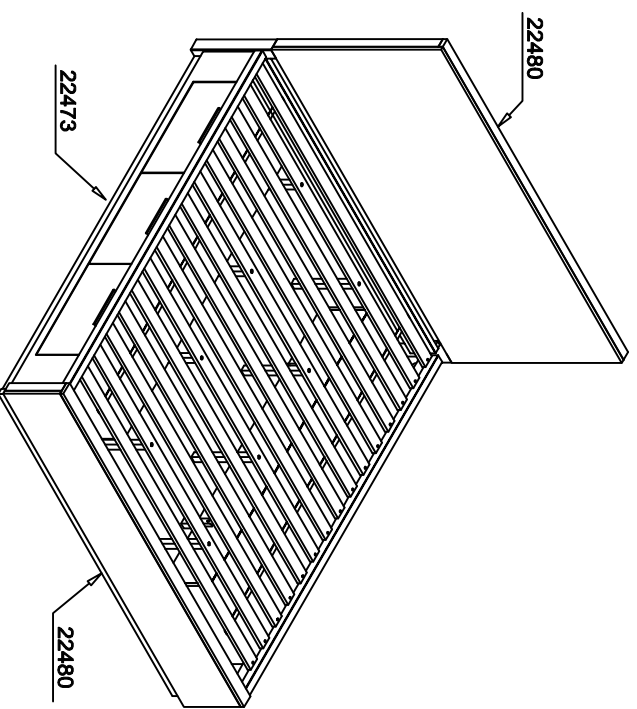

LIVING SPACES

R-A	5/0 - 6/6 Storage Rail (1-in)		X 2
R-B	5912		X 4
R-1	7002 Parts R-2 - R-11		X 1
R-2	M5/16" x 18 x 3-1/2" *] Long All-Thread Bolt		X 8
R-3	ø50mm Arc-Washer		X 8
R-4	M5/16" Spring Washer		X 8
R-5	M5/16" x 16 X 2mm Flat Washer		X 8
R-6	5/16-18 X L17 Hex Nut		X 8
R-7	12mm Open Wrench		X 1
R-8	M1/4" x 20 x 1-1/2" * Long Allen Head Bolt		X 4
R-9	M1/4" Spring Washer		X 8
R-10	M1/4" x 19 X 2mm Flat Washer		X 8
R-11	4mm Allen Wrench		X 1

#22473
Pierce - 6/0 - 6/6 Storage Rail (1-in)

1

3

2

4

5

6

7