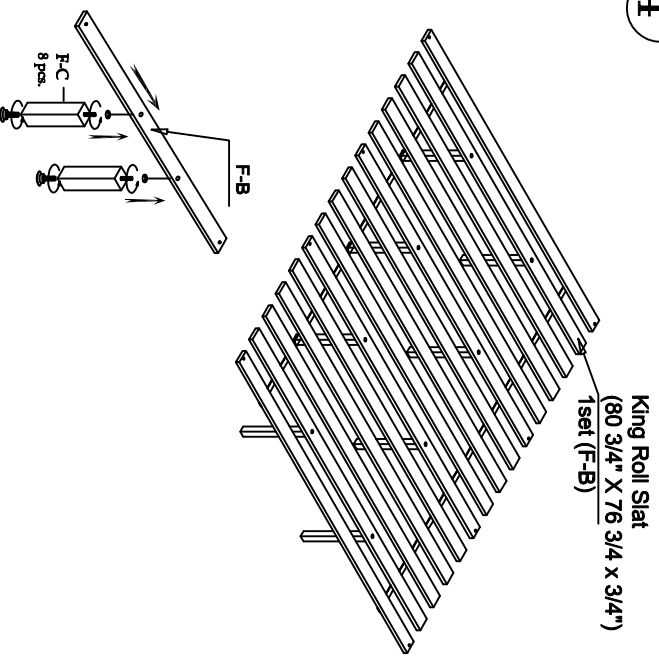

22482
Pierces - 6/0 Panel bed rails (2-in)

1

2

LIVING SPACES

R-A	5/0 - 6/6 Storage Rail (1-in)		X 1
R-B	5912		X 2
R-C	Top Crown		X 1
R-1	7002 Parts R-2 - R-11		X 1
R-2	M5/16" - 18 X 3-1/2"] Long All-Thread Bolt		X 4
R-3	φ50mm Arc- Washer		X 4
R-4	M5/16" Spring Washer		X 4
R-5	M5/16" X 16 X 2mm Flat Washer		X 4
R-6	5/16-18 X 1.17 Hex Nut		X 4
R-7	12mm Open Wrench		X 1
R-8	M1/4" - 20 X 1-1/2" * Long Allen Head Bolt		X 4
R-9	M1/4" Spring Washer		X 4
R-10	M1/4" X 19 X 2mm Flat Washer		X 4
R-11	4mm Allen Wrench		X 1

1

2

2

LIVING SPACES

F-A	6/0-6/6 Panel FB		X 1
F-B	5901		X 15
F-C	5906		X 8
F-1	7002 Parts F-2		X 1
F-2	Ø4 x 30mm Wood Screw		X 30

#22480/31/72
Pierce - 6/0 - 6/6 Panel headboard
6/0 - 6/6 Panel footboard
5/0-6/6 Panel bed rails (2-in)

LIVING SPACES

R-A	5/0 - 6/6 Storage Rail (1-in)		X 2
R-B	5912		X 4
R-1	7002 Parts R-2 - R-11		X 1
R-2	M5/16" x 18 x 3-1/2" *] Long All-Thread Bolt		X 8
R-3	ø50mm Arc-Washer		X 8
R-4	M5/16" Spring Washer		X 8
R-5	M5/16" x 16 X 2mm Flat Washer		X 8
R-6	5/16-18 X L17 Hex Nut		X 8
R-7	12mm Open Wrench		X 1
R-8	M1/4" x 20 x 1-1/2" * Long Allen Head Bolt		X 4
R-9	M1/4" Spring Washer		X 8
R-10	M1/4" x 19 X 2mm Flat Washer		X 8
R-11	4mm Allen Wrench		X 1

#22473
Pierce - 6/0 - 6/6 Storage Rail (1-in)

1

3

2

4

5

6

7