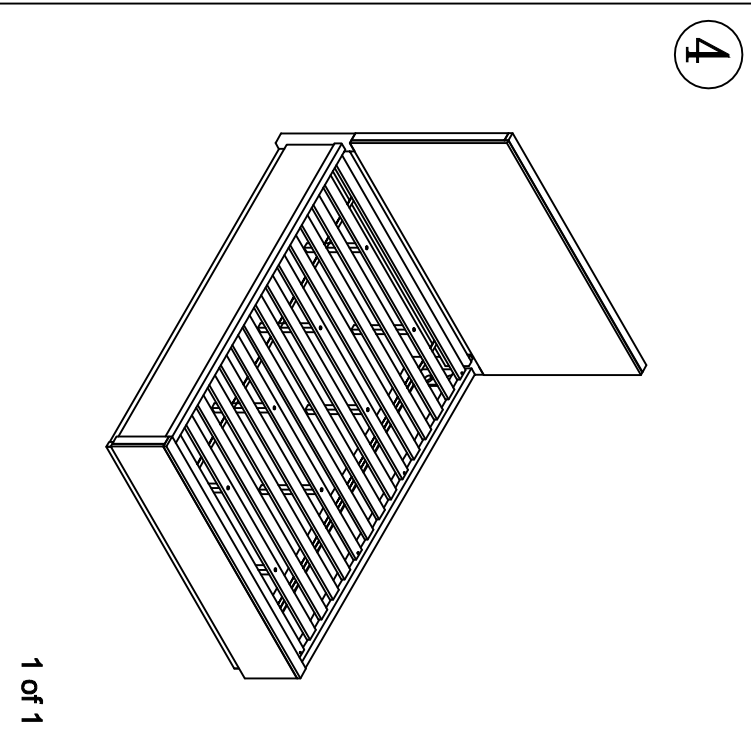

22482
Pierces - 6/0 Panel bed rails (2-in)

1

2

LIVING SPACES

R-A	5/0 - 6/6 Storage Rail (1-in)		X 1
R-B	5912		X 2
R-C	Top Crown		X 1
R-1	7002 Parts R-2 - R-11		X 1
R-2	M5/16" - 18 X 3-1/2"] Long All-Thread Bolt		X 4
R-3	φ50mm Arc- Washer		X 4
R-4	M5/16" Spring Washer		X 4
R-5	M5/16" X 16 X 2mm Flat Washer		X 4
R-6	5/16-18 X 1.17 Hex Nut		X 4
R-7	12mm Open Wrench		X 1
R-8	M1/4" - 20 X 1-1/2" * Long Allen Head Bolt		X 4
R-9	M1/4" Spring Washer		X 4
R-10	M1/4" X 19 X 2mm Flat Washer		X 4
R-11	4mm Allen Wrench		X 1

1

2

2

LIVING SPACES

F-A	6/0-6/6 Panel FB		X 1
F-B	5901		X 15
F-C	5906		X 8
F-1	7002 Parts F-2		X 1
F-2	Ø4 x 30mm Wood Screw		X 30

#22480/31/72
Pierce - 6/0 - 6/6 Panel headboard
6/0 - 6/6 Panel footboard
5/0-6/6 Panel bed rails (2-in)

LIVING SPACES

R-A	5/0 - 6/6 Storage Rail (1-in)		X 2
R-B	5912		X 4
R-1	7002 Parts R-2 - R-11		X 1
R-2	M5/16" x 18 x 3-1/2" *] Long All-Thread Bolt		X 8
R-3	ø50mm Arc-Washer		X 8
R-4	M5/16" Spring Washer		X 8
R-5	M5/16" x 16 X 2mm Flat Washer		X 8
R-6	5/16-18 X L17 Hex Nut		X 8
R-7	12mm Open Wrench		X 1
R-8	M1/4" x 20 x 1-1/2" * Long Allen Head Bolt		X 4
R-9	M1/4" Spring Washer		X 8
R-10	M1/4" x 19 X 2mm Flat Washer		X 8
R-11	4mm Allen Wrench		X 1