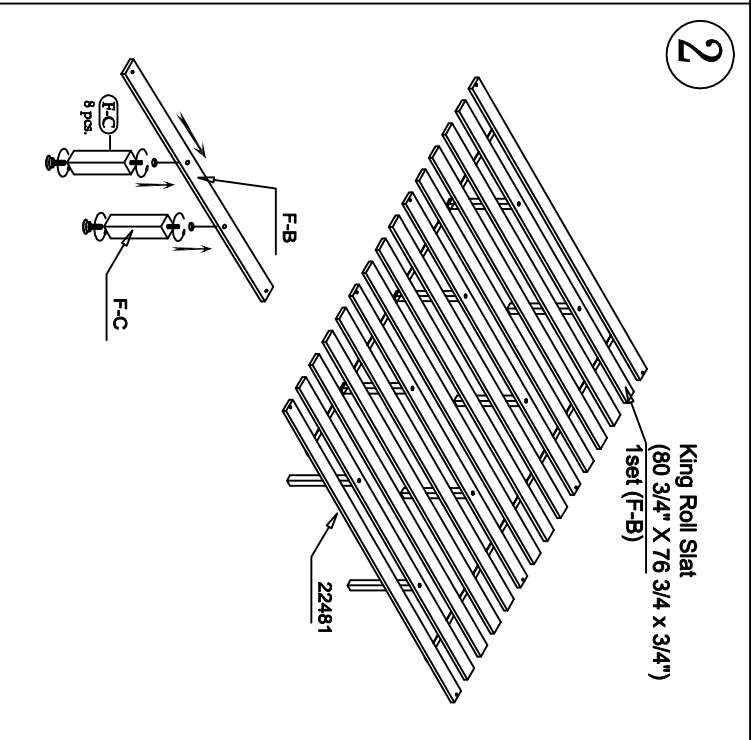

22482
Pierces - 6/0 Panel bed rails (2-in)

1

2

LIVING SPACES

R-A	5/0 - 6/6 Storage Rail (1-in)		X 1
R-B	5912		X 2
R-C	Top Crown		X 1
R-1	7002 Parts R-2 - R-11		X 1
R-2	M5/16" - 18 X 3-1/2"] Long All-Thread Bolt		X 4
R-3	φ50mm Arc- Washer		X 4
R-4	M5/16" Spring Washer		X 4
R-5	M5/16" X 16 X 2mm Flat Washer		X 4
R-6	5/16-18 X 1.17 Hex Nut		X 4
R-7	12mm Open Wrench		X 1
R-8	M1/4" - 20 X 1-1/2" * Long Allen Head Bolt		X 4
R-9	M1/4" Spring Washer		X 4
R-10	M1/4" X 19 X 2mm Flat Washer		X 4
R-11	4mm Allen Wrench		X 1

1

2

2

LIVING SPACES

F-A	6/0-6/6 Panel FB		X 1
F-B	5901		X 15
F-C	5906		X 8
F-1	7002 Parts F-2		X 1
F-2	Ø4 x 30mm Wood Screw		X 30

#22480/31/72
Pierce - 6/0 - 6/6 Panel headboard
6/0 - 6/6 Panel footboard
5/0-6/6 Panel bed rails (2-in)

LIVING SPACES

R-A	5/0 - 6/6 Storage Rail (1-in)		X 2
R-B	5912		X 4
R-1	7002 Parts R-2 - R-11		X 1
R-2	M5/16" x 18 x 3-1/2" *] Long All-Thread Bolt		X 8
R-3	ø50mm Arc-Washer		X 8
R-4	M5/16" Spring Washer		X 8
R-5	M5/16" x 16 X 2mm Flat Washer		X 8
R-6	5/16-18 X L17 Hex Nut		X 8
R-7	12mm Open Wrench		X 1
R-8	M1/4" x 20 x 1-1/2" * Long Allen Head Bolt		X 4
R-9	M1/4" Spring Washer		X 8
R-10	M1/4" x 19 X 2mm Flat Washer		X 8
R-11	4mm Allen Wrench		X 1