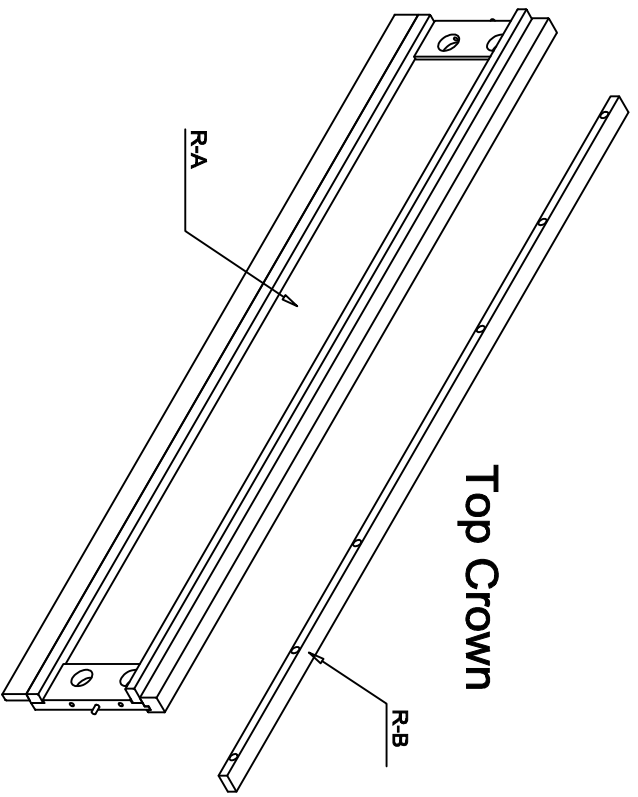

LIVING SPACES

H-A	Panel Hdbd		x 1
H-B	5932		x 1
H-C	5934		x 1
H-D	5940		x 1
H-1	7002 Parts H-2 - H-5		x 1
H-2	M5/16" x 1.7/8" Long Allen Head Bolt		x 10
H-3	M5/16" Spring Washer		x 10
H-4	M5/16" x 19 X 2mm Flat Washer		x 10
H-5	5mm Allen Wrench		x 1

22480
Pierce - 6/0 - 6/6 Panel Headboard

1

2

LIVING SPACES

R-A	6/0 Panel Bed Rails		X 2
R-B	Top Crown		X 2
R-1	7002 Parts R-2 - R-8		X 1
R-2	M5/16" -18 x 3-1/2" J Long All-Thread Bolt		X 8
R-3	φ50mm Arc- Washer		X 8
R-4	M5/16" Spring Washer		X 8
R-5	M5/16" x 16 X 2mm Flat Washer		X 8
R-6	5/16-18 x L17 Hex Nut		X 8
R-7	12mm Open Wrench		X 1
R-8	4mm Allen Wrench		X 1

22482
Pierces - 6/0 Panel bed rails (2-in)

1

2

LIVING SPACES

R-A	5/0 - 6/6 Storage Rail (1-in)		X 1
R-B	5912		X 2
R-C	Top Crown		X 1
R-1	7002 Parts R-2 - R-11		X 1
R-2	M5/16" - 18 X 3-1/2"] Long All-Thread Bolt		X 4
R-3	φ50mm Arc- Washer		X 4
R-4	M5/16" Spring Washer		X 4
R-5	M5/16" X 16 X 2mm Flat Washer		X 4
R-6	5/16-18 X 1.17 Hex Nut		X 4
R-7	12mm Open Wrench		X 1
R-8	M1/4" - 20 X 1-1/2" * Long Allen Head Bolt		X 4
R-9	M1/4" Spring Washer		X 4
R-10	M1/4" X 19 X 2mm Flat Washer		X 4
R-11	4mm Allen Wrench		X 1

LIVING SPACES

R-A	5/0 - 6/6 Storage Rail (1-in)		X 2
R-B	5912		X 4
R-1	7002 Parts R-2 - R-11		X 1
R-2	M5/16" x 18 x 3-1/2" *] Long All-Thread Bolt		X 8
R-3	ø50mm Arc-Washer		X 8
R-4	M5/16" Spring Washer		X 8
R-5	M5/16" x 16 X 2mm Flat Washer		X 8
R-6	5/16-18 X L17 Hex Nut		X 8
R-7	12mm Open Wrench		X 1
R-8	M1/4" x 20 x 1-1/2" * Long Allen Head Bolt		X 4
R-9	M1/4" Spring Washer		X 8
R-10	M1/4" x 19 X 2mm Flat Washer		X 8
R-11	4mm Allen Wrench		X 1