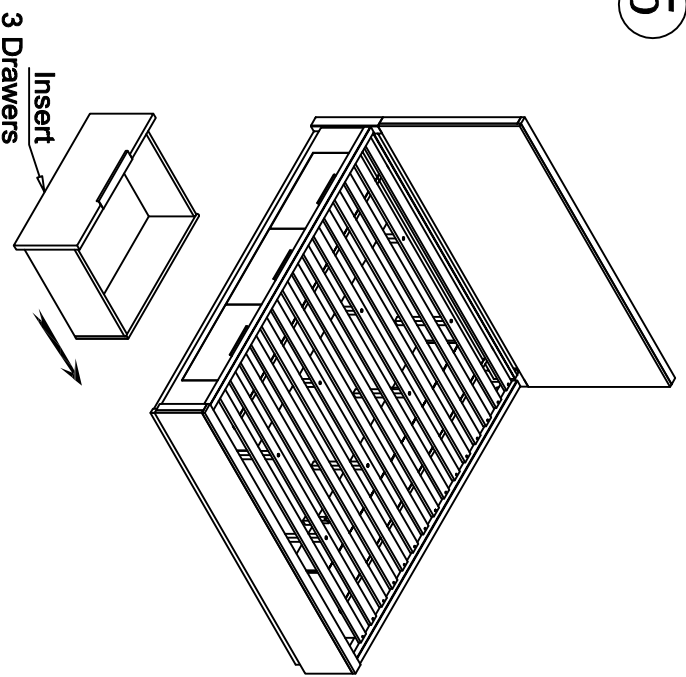

LIVING SPACES

R-A	5/0 - 6/6 Storage Rail (1-in)		X 2
R-B	5912		X 4
R-1	7002 Parts R-2 - R-11		X 1
R-2	M5/16" x 18 x 3-1/2" *] Long All-Thread Bolt		X 8
R-3	ø50mm Arc-Washer		X 8
R-4	M5/16" Spring Washer		X 8
R-5	M5/16" x 16 X 2mm Flat Washer		X 8
R-6	5/16-18 X L17 Hex Nut		X 8
R-7	12mm Open Wrench		X 1
R-8	M1/4" x 20 x 1-1/2" * Long Allen Head Bolt		X 4
R-9	M1/4" Spring Washer		X 8
R-10	M1/4" x 19 X 2mm Flat Washer		X 8
R-11	4mm Allen Wrench		X 1

#22473
Pierce - 6/0 - 6/6 Storage Rail (1-in)

1

3

2

4

5

6

7