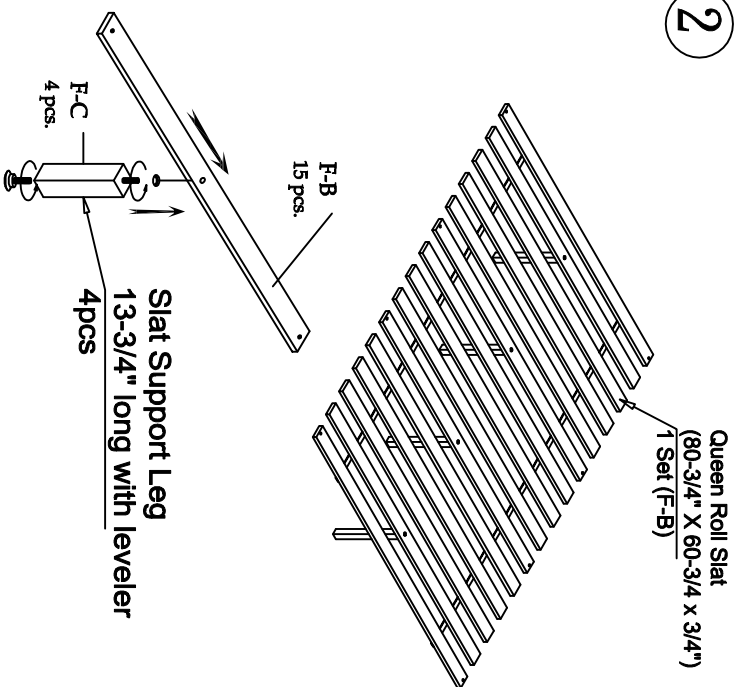

22470
Pierces - 5/0 Panel Headboard

1

2

LIVING SPACES

R-A	5/0 - 6/6 Panel Bed Rails		X 2
R-1	7002 Parts R-2 - R-7		X 1
R-2	M5/16"-18 x 3-1/2"] Long All-Thread Bolt		X 8
R-3	φ50mm Arc- Washer		X 8
R-4	M5/16" Spring Washer		X 8
R-5	M5/16" x 16 X 2mm Flat Washer		X 8
R-6	5/16-18 x L17 Hex Nut		X 8
R-7	12mm Open Wrench		X 1

22472
Pierce - 5/0-5/6 Panel bed rails (2-in)

LIVING SPACES

F-A	5/0 Panel FB		X 1
F-B	5901		X 15
F-C	5906		X 4
F-1	7002 Parts F-2		X 1
F-2	Ø4 x 30mm Wood Screw		X 30

#22470/71/72
Pierce - 5/0 Panel headboard
5/0 Panel footboard
5/0-6/6 Panel bed rails (2-in)

1

2

3

4

LIVING SPACES

R-A	5/0 - 6/6 Storage Rail (1-in)		X 2
R-B	5912		X 4
R-1	7002 Parts R-2 - R-11		X 1
R-2	M5/16" - 18 x 3-1/2" J Long All-Thread Bolt		X 8
R-3	ø50mm Arc-Washer		X 8
R-4	M5/16" Spring Washer		X 8
R-5	M5/16" x 16 X 2mm Flat Washer		X 8
R-6	5/16-18 X L17 Hex Nut		X 8
R-7	12mm Open Wrench		X 1
R-8	M1/4" - 20 x 1-1/2" Long Allen Head Bolt		X 8
R-9	M1/4" Spring Washer		X 8
R-10	M1/4" x 19 X 2mm Flat Washer		X 8
R-11	4mm Allen Wrench		X 1