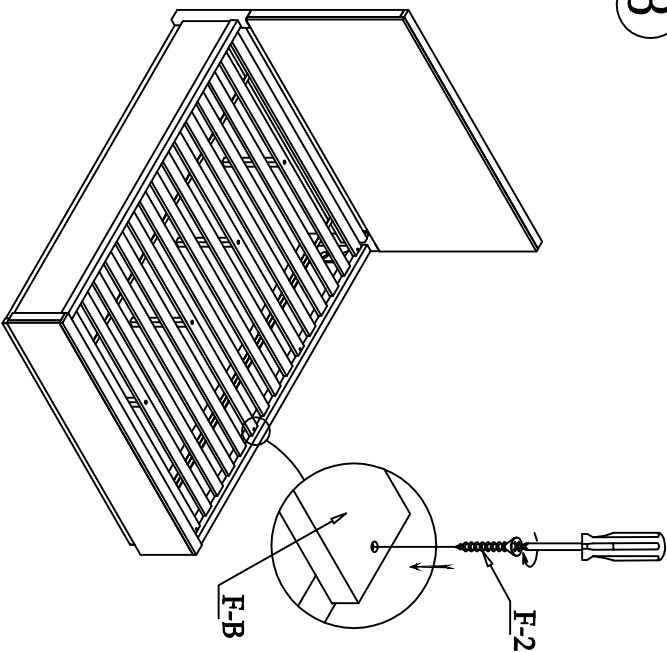

22470
Pierces - 5/0 Panel Headboard

1

2

LIVING SPACES

R-A	5/0 - 6/6 Panel Bed Rails		X 2
R-1	7002 Parts R-2 - R-7		X 1
R-2	M5/16"-18 x 3-1/2"] Long All-Thread Bolt		X 8
R-3	φ50mm Arc- Washer		X 8
R-4	M5/16" Spring Washer		X 8
R-5	M5/16" x 16 X 2mm Flat Washer		X 8
R-6	5/16-18 x L17 Hex Nut		X 8
R-7	12mm Open Wrench		X 1

22472
Pierce - 5/0-5/6 Panel bed rails (2-in)

LIVING SPACES

F-A	5/0 Panel FB		X 1
F-B	5901		X 15
F-C	5906		X 4
F-1	7002 Parts F-2		X 1
F-2	Ø4 x 30mm Wood Screw		X 30

#22470/71/72
Pierce - 5/0 Panel headboard
5/0 Panel footboard
5/0-6/6 Panel bed rails (2-in)

1

2

3

4

LIVING SPACES

R-A	5/0 - 6/6 Storage Rail (1-in)		X 2
R-B	5912		X 4
R-1	7002 Parts R-2 - R-11		X 1
R-2	M5/16" - 18 x 3-1/2" J Long All-Thread Bolt		X 8
R-3	ø50mm Arc-Washer		X 8
R-4	M5/16" Spring Washer		X 8
R-5	M5/16" x 16 X 2mm Flat Washer		X 8
R-6	5/16-18 X L17 Hex Nut		X 8
R-7	12mm Open Wrench		X 1
R-8	M1/4" - 20 x 1-1/2" Long Allen Head Bolt		X 8
R-9	M1/4" Spring Washer		X 8
R-10	M1/4" x 19 X 2mm Flat Washer		X 8
R-11	4mm Allen Wrench		X 1