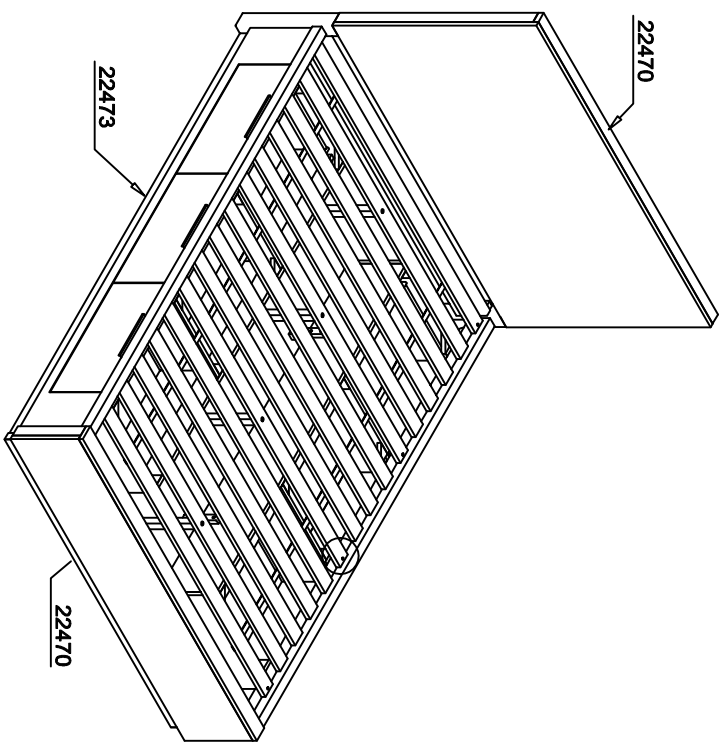

22472
Pierce - 5/0-5/6 Panel bed rails (2-in)

LIVING SPACES

F-A	5/0 Panel FB		X 1
F-B	5901		X 15
F-C	5906		X 4
F-1	7002 Parts F-2		X 1
F-2	Ø4 x 30mm Wood Screw		X 30

#22470/71/72
Pierce - 5/0 Panel headboard
5/0 Panel footboard
5/0-6/6 Panel bed rails (2-in)

1

2

3

4

LIVING SPACES

R-A	5/0 - 6/6 Storage Rail (1-in)		X 2
R-B	5912		X 4
R-1	7002 Parts R-2 - R-11		X 1
R-2	M5/16" - 18 x 3-1/2" J Long All-Thread Bolt		X 8
R-3	ø50mm Arc-Washer		X 8
R-4	M5/16" Spring Washer		X 8
R-5	M5/16" x 16 X 2mm Flat Washer		X 8
R-6	5/16-18 X L17 Hex Nut		X 8
R-7	12mm Open Wrench		X 1
R-8	M1/4" - 20 x 1-1/2" Long Allen Head Bolt		X 8
R-9	M1/4" Spring Washer		X 8
R-10	M1/4" x 19 X 2mm Flat Washer		X 8
R-11	4mm Allen Wrench		X 1

#22473
Pierce - 5/0-6/6 Storage Rail (1-in)

1

2

3

4

5

6

7