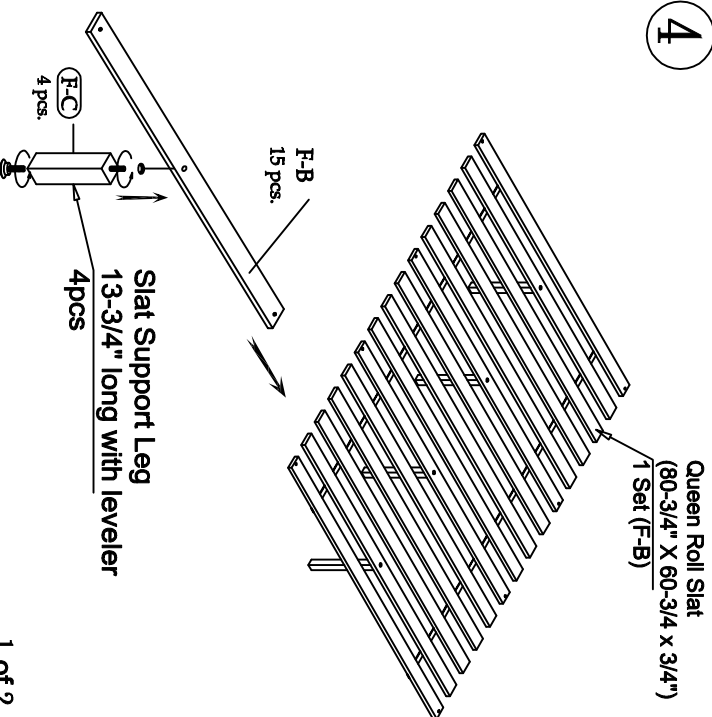

22472
Pierce - 5/0-5/6 Panel bed rails (2-in)

LIVING SPACES

F-A	5/0 Panel FB		X 1
F-B	5901		X 15
F-C	5906		X 4
F-1	7002 Parts F-2		X 1
F-2	Ø4 x 30mm Wood Screw		X 30

#22470/71/72
Pierce - 5/0 Panel headboard
5/0 Panel footboard
5/0-6/6 Panel bed rails (2-in)

1

2

3

4

LIVING SPACES

R-A	5/0 - 6/6 Storage Rail (1-in)		X 2
R-B	5912		X 4
R-1	7002 Parts R-2 - R-11		X 1
R-2	M5/16" - 18 x 3-1/2" J Long All-Thread Bolt		X 8
R-3	ø50mm Arc-Washer		X 8
R-4	M5/16" Spring Washer		X 8
R-5	M5/16" x 16 X 2mm Flat Washer		X 8
R-6	5/16-18 X L17 Hex Nut		X 8
R-7	12mm Open Wrench		X 1
R-8	M1/4" - 20 x 1-1/2" Long Allen Head Bolt		X 8
R-9	M1/4" Spring Washer		X 8
R-10	M1/4" x 19 X 2mm Flat Washer		X 8
R-11	4mm Allen Wrench		X 1

#22473
Pierce - 5/0-6/6 Storage Rail (1-in)

1

2

3

4

5

6

7