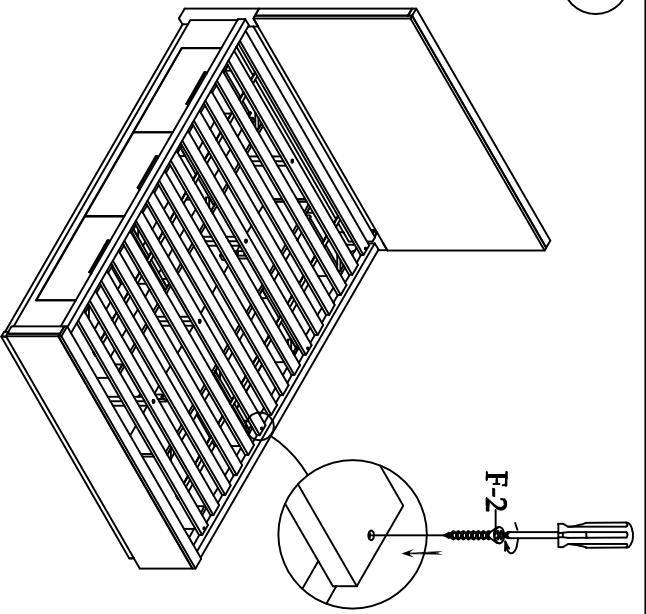

1

2

3

4

LIVING SPACES

R-A	5/0 - 6/6 Storage Rail (1-in)		X 2
R-B	5912		X 4
R-1	7002 Parts R-2 - R-11		X 1
R-2	M5/16" - 18 x 3-1/2" J Long All-Thread Bolt		X 8
R-3	ø50mm Arc-Washer		X 8
R-4	M5/16" Spring Washer		X 8
R-5	M5/16" x 16 X 2mm Flat Washer		X 8
R-6	5/16-18 X L17 Hex Nut		X 8
R-7	12mm Open Wrench		X 1
R-8	M1/4" - 20 x 1-1/2" Long Allen Head Bolt		X 8
R-9	M1/4" Spring Washer		X 8
R-10	M1/4" x 19 X 2mm Flat Washer		X 8
R-11	4mm Allen Wrench		X 1

#22473
Pierce - 5/0-6/6 Storage Rail (1-in)

1

2

3

4

5

6

7