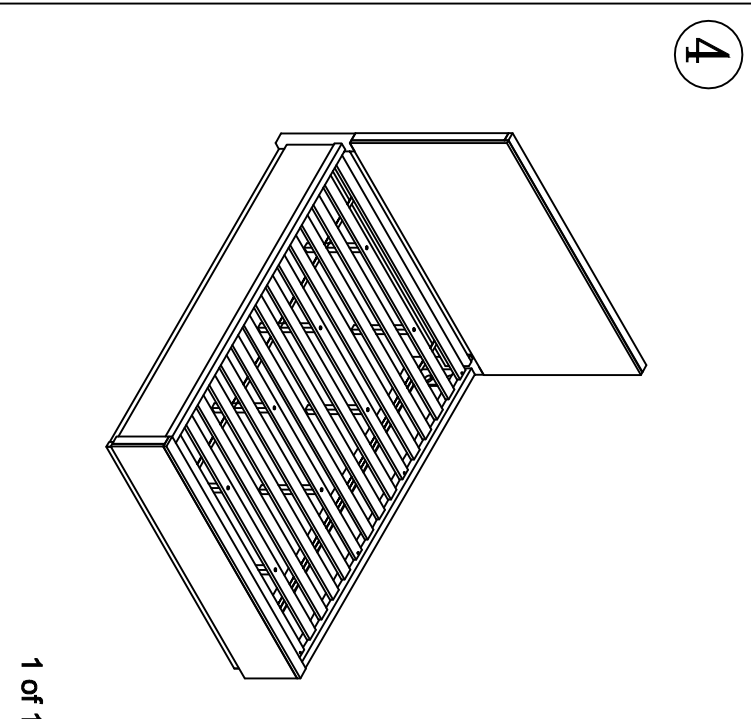

22482
Pierces - 6/0 Panel bed rails (2-in)

1

2

LIVING SPACES

R-A	5/0 - 6/6 Storage Rail (1-in)		x 1
R-B	5912		x 2
R-C	Top Crown		x 1
R-1	7002 Parts R-2 - R-11		x 1
R-2	M5/16" x 18 x 3-1/2" Long All-Thread Bolt		x 4
R-3	φ50mm Arc-Washer		x 4
R-4	M5/16" Spring Washer		x 4
R-5	M5/16" x 16 X 2mm Flat Washer		x 4
R-6	5/16-18 x 1.17 Hex Nut		x 4
R-7	12mm Open Wrench		x 1
R-8	M1/4" x 20 x 1-1/2" Long Allen Head Bolt		x 4
R-9	M1/4" Spring Washer		x 4
R-10	M1/4" x 19 X 2mm Flat Washer		x 4
R-11	4mm Allen Wrench		x 1

1

2

2

LIVING SPACES

F-A	6/0-6/6 Panel FB		X 1
F-B	5901		X 15
F-C	5906		X 8
F-1	7002 Parts F-2		X 1
F-2	Ø4 x 30mm Wood Screw		X 30

#22480/31/72
Pierce - 6/0 - 6/6 Panel headboard
6/0 - 6/6 Panel footboard
5/0-6/6 Panel bed rails (2-in)

LIVING SPACES

R-A	5/0 - 6/6 Storage Rail (1-in)		X 2
R-B	5912		X 4
R-1	7002 Parts R-2 - R-11		X 1
R-2	M5/16" x 18 x 3-1/2" *] Long All-Thread Bolt		X 8
R-3	450mm Arc- Washer		X 8
R-4	M5/16" Spring Washer		X 8
R-5	M5/16" x 16 X 2mm Flat Washer		X 8
R-6	5/16-18 X L17 Hex Nut		X 8
R-7	12mm Open Wrench		X 1
R-8	M1/4" x 20 x 1-1/2" * Long Allen Head Bolt		X 4
R-9	M1/4" Spring Washer		X 8
R-10	M1/4" x 19 X 2mm Flat Washer		X 8
R-11	4mm Allen Wrench		X 1