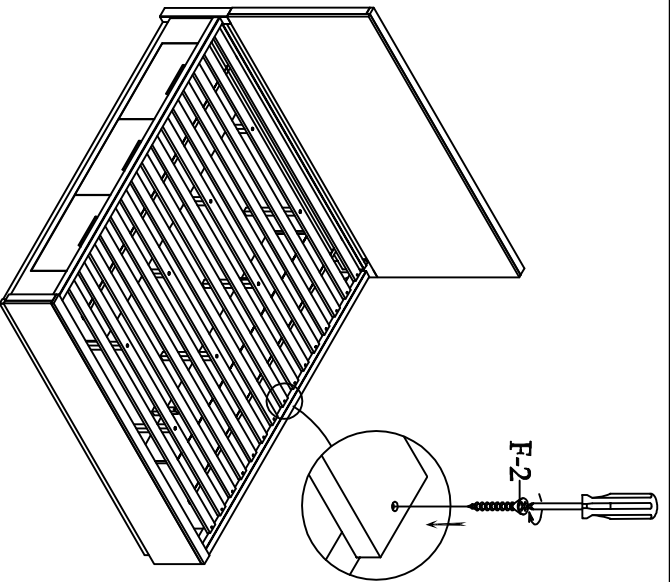

LIVING SPACES

R-A	5/0 - 6/6 Storage Rail (1-in)		X 2
R-B	5912		X 4
R-1	7002 Parts R-2 - R-11		X 1
R-2	M5/16" x 18 x 3-1/2" *] Long All-Thread Bolt		X 8
R-3	450mm Arc- Washer		X 8
R-4	M5/16" Spring Washer		X 8
R-5	M5/16" x 16 X 2mm Flat Washer		X 8
R-6	5/16-18 X L17 Hex Nut		X 8
R-7	12mm Open Wrench		X 1
R-8	M1/4" x 20 x 1-1/2" * Long Allen Head Bolt		X 4
R-9	M1/4" Spring Washer		X 8
R-10	M1/4" x 19 X 2mm Flat Washer		X 8
R-11	4mm Allen Wrench		X 1

#22473
Pierce - 6/0 - 6/6 Storage Rail (1-in)

1

3

2

4

5

6

7