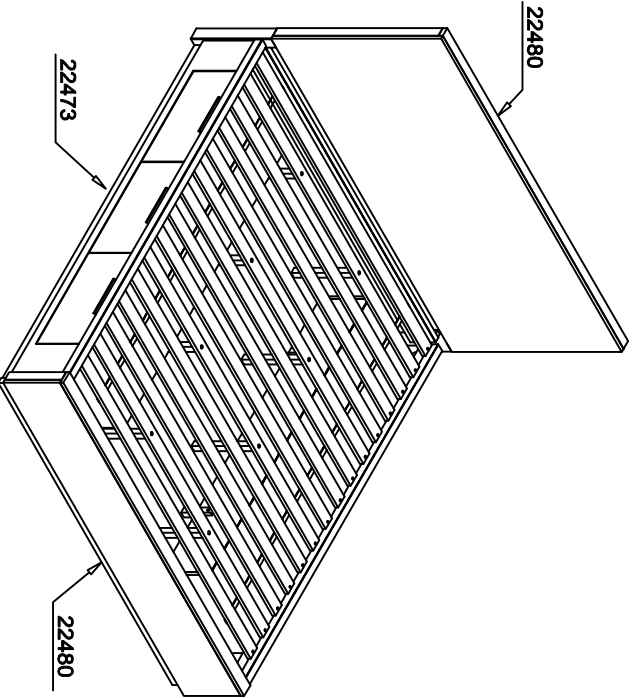

LIVING SPACES

R-A	5/0 - 6/6 Storage Rail (1-in)		X 2
R-B	5912		X 4
R-1	7002 Parts R-2 - R-11		X 1
R-2	M5/16" x 18 x 3-1/2" *] Long All-Thread Bolt		X 8
R-3	450mm Arc- Washer		X 8
R-4	M5/16" Spring Washer		X 8
R-5	M5/16" x 16 X 2mm Flat Washer		X 8
R-6	5/16-18 X L17 Hex Nut		X 8
R-7	12mm Open Wrench		X 1
R-8	M1/4" x 20 x 1-1/2" * Long Allen Head Bolt		X 4
R-9	M1/4" Spring Washer		X 8
R-10	M1/4" x 19 X 2mm Flat Washer		X 8
R-11	4mm Allen Wrench		X 1

#22473
Pierce - 6/0 - 6/6 Storage Rail (1-in)

1

3

2

4

5

6

7