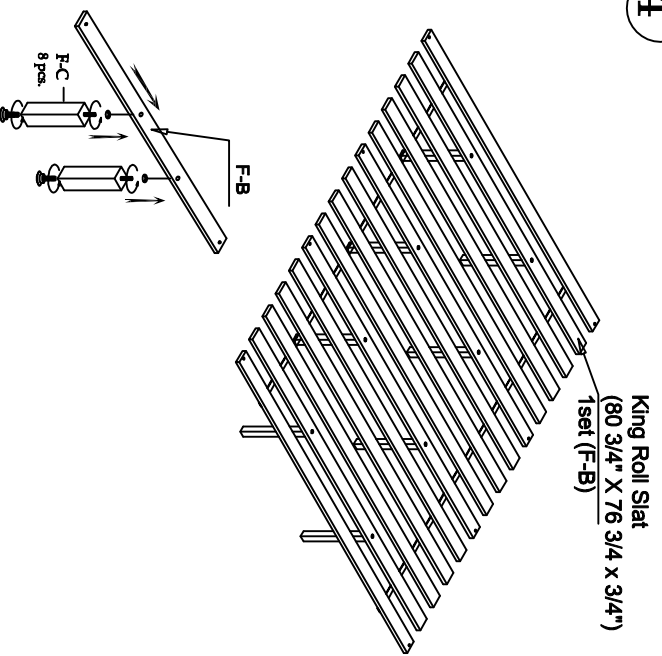

LIVING SPACES

R-A	5/0 - 6/6 Storage Rail (1-in)		X 2
R-B	5912		X 4
R-1	7002 Parts R-2 - R-11		X 1
R-2	M5/16" x 18 x 3-1/2" *] Long All-Thread Bolt		X 8
R-3	450mm Arc- Washer		X 8
R-4	M5/16" Spring Washer		X 8
R-5	M5/16" x 16 X 2mm Flat Washer		X 8
R-6	5/16-18 X L17 Hex Nut		X 8
R-7	12mm Open Wrench		X 1
R-8	M1/4" x 20 x 1-1/2" * Long Allen Head Bolt		X 4
R-9	M1/4" Spring Washer		X 8
R-10	M1/4" x 19 X 2mm Flat Washer		X 8
R-11	4mm Allen Wrench		X 1

#22473
Pierce - 6/0 - 6/6 Storage Rail (1-in)

1

3

2

4

5

6

7