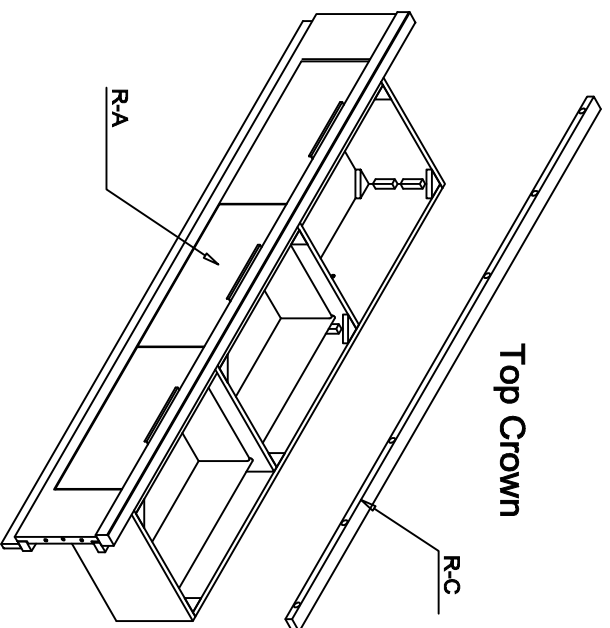

22480
Pierce - 6/0 - 6/6 Panel Headboard

1

2

LIVING SPACES

R-A	6/0 Panel Bed Rails		X 2
R-B	Top Crown		X 2
R-1	7002 Parts R-2 - R-8		X 1
R-2	M5/16" -18 x 3-1/2" J Long All-Thread Bolt		X 8
R-3	φ50mm Arc- Washer		X 8
R-4	M5/16" Spring Washer		X 8
R-5	M5/16" x 16 X 2mm Flat Washer		X 8
R-6	5/16-18 x L17 Hex Nut		X 8
R-7	12mm Open Wrench		X 1
R-8	4mm Allen Wrench		X 1

22482
Pierces - 6/0 Panel bed rails (2-in)

1

2

LIVING SPACES

R-A	5/0 - 6/6 Storage Rail (1-in)		x 1
R-B	5912		x 2
R-C	Top Crown		x 1
R-1	7002 Parts R-2 - R-11		x 1
R-2	M5/16" x 18 x 3-1/2" Long All-Thread Bolt		x 4
R-3	φ50mm Arc-Washer		x 4
R-4	M5/16" Spring Washer		x 4
R-5	M5/16" x 16 X 2mm Flat Washer		x 4
R-6	5/16-18 x 1.17 Hex Nut		x 4
R-7	12mm Open Wrench		x 1
R-8	M1/4" x 20 x 1-1/2" Long Allen Head Bolt		x 4
R-9	M1/4" Spring Washer		x 4
R-10	M1/4" x 19 X 2mm Flat Washer		x 4
R-11	4mm Allen Wrench		x 1

1

2

2

LIVING SPACES

F-A	6/0-6/6 Panel FB		X 1
F-B	5901		X 15
F-C	5906		X 8
F-1	7002 Parts F-2		X 1
F-2	Ø4 x 30mm Wood Screw		X 30

#22480/31/72
Pierce - 6/0 - 6/6 Panel headboard
6/0 - 6/6 Panel footboard
5/0-6/6 Panel bed rails (2-in)

LIVING SPACES

R-A	5/0 - 6/6 Storage Rail (1-in)		X 2
R-B	5912		X 4
R-1	7002 Parts R-2 - R-11		X 1
R-2	M5/16" x 18 x 3-1/2" *] Long All-Thread Bolt		X 8
R-3	450mm Arc- Washer		X 8
R-4	M5/16" Spring Washer		X 8
R-5	M5/16" x 16 X 2mm Flat Washer		X 8
R-6	5/16-18 X L17 Hex Nut		X 8
R-7	12mm Open Wrench		X 1
R-8	M1/4" x 20 x 1-1/2" * Long Allen Head Bolt		X 4
R-9	M1/4" Spring Washer		X 8
R-10	M1/4" x 19 X 2mm Flat Washer		X 8
R-11	4mm Allen Wrench		X 1