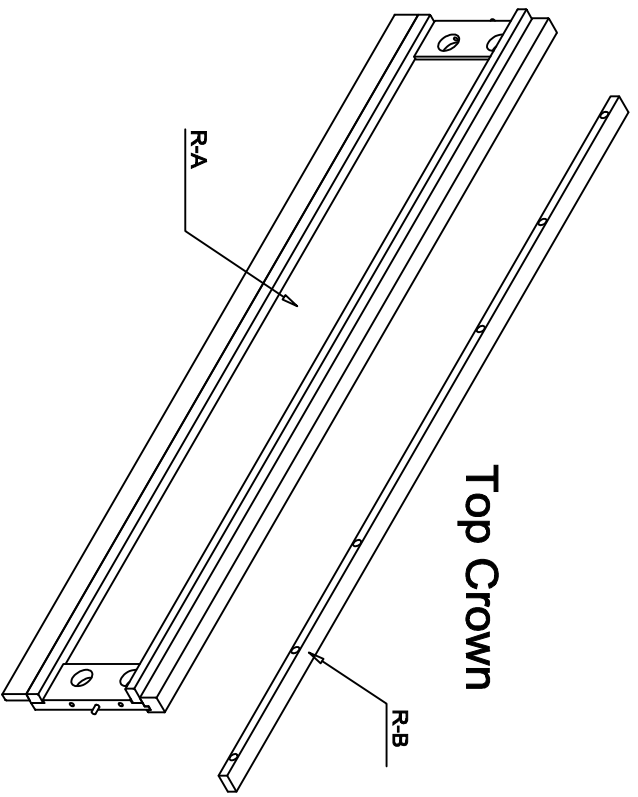

LIVING SPACES

H-A	Panel Hdbd		x 1
H-B	5932		x 1
H-C	5934		x 1
H-D	5940		x 1
H-1	7002 Parts H-2 - H-5		x 1
H-2	M5/16" x 1.7/8" Long Allen Head Bolt		x 10
H-3	M5/16" Spring Washer		x 10
H-4	M5/16" x 19 X 2mm Flat Washer		x 10
H-5	5mm Allen Wrench		x 1

22480
Pierce - 6/0 - 6/6 Panel Headboard

1

2

LIVING SPACES

R-A	6/0 Panel Bed Rails		X 2
R-B	Top Crown		X 2
R-1	7002 Parts R-2 - R-8		X 1
R-2	M5/16" -18 x 3-1/2" J Long All-Thread Bolt		X 8
R-3	φ50mm Arc- Washer		X 8
R-4	M5/16" Spring Washer		X 8
R-5	M5/16" x 16 X 2mm Flat Washer		X 8
R-6	5/16-18 x L17 Hex Nut		X 8
R-7	12mm Open Wrench		X 1
R-8	4mm Allen Wrench		X 1

22482
Pierces - 6/0 Panel bed rails (2-in)

1

2

LIVING SPACES

R-A	5/0 - 6/6 Storage Rail (1-in)		x 1
R-B	5912		x 2
R-C	Top Crown		x 1
R-1	7002 Parts R-2 - R-11		x 1
R-2	M5/16" x 18 x 3-1/2" Long All-Thread Bolt		x 4
R-3	φ50mm Arc-Washer		x 4
R-4	M5/16" Spring Washer		x 4
R-5	M5/16" x 16 X 2mm Flat Washer		x 4
R-6	5/16-18 x 1.17 Hex Nut		x 4
R-7	12mm Open Wrench		x 1
R-8	M1/4" x 20 x 1-1/2" Long Allen Head Bolt		x 4
R-9	M1/4" Spring Washer		x 4
R-10	M1/4" x 19 X 2mm Flat Washer		x 4
R-11	4mm Allen Wrench		x 1

LIVING SPACES

R-A	5/0 - 6/6 Storage Rail (1-in)		X 2
R-B	5912		X 4
R-1	7002 Parts R-2 - R-11		X 1
R-2	M5/16" x 18 x 3-1/2" *] Long All-Thread Bolt		X 8
R-3	450mm Arc- Washer		X 8
R-4	M5/16" Spring Washer		X 8
R-5	M5/16" x 16 X 2mm Flat Washer		X 8
R-6	5/16-18 X L17 Hex Nut		X 8
R-7	12mm Open Wrench		X 1
R-8	M1/4" x 20 x 1-1/2" * Long Allen Head Bolt		X 4
R-9	M1/4" Spring Washer		X 8
R-10	M1/4" x 19 X 2mm Flat Washer		X 8
R-11	4mm Allen Wrench		X 1