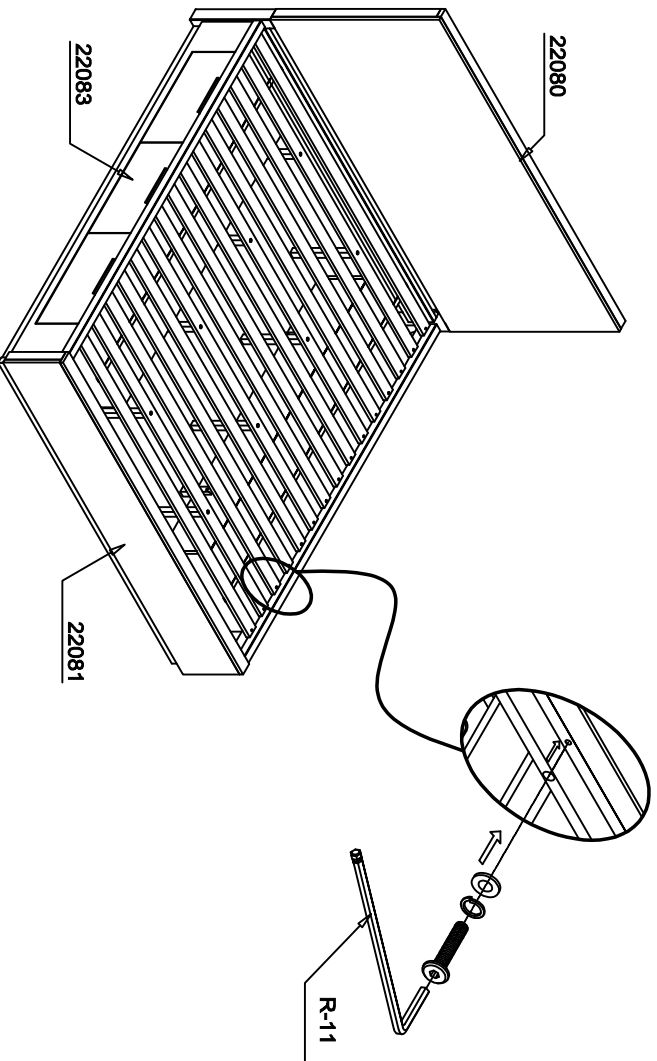

22480
Pierce - 6/0 - 6/6 Panel Headboard

1

2

LIVING SPACES

R-A	6/0 Panel Bed Rails		X 2
R-B	Top Crown		X 2
R-1	7002 Parts R-2 - R-8		X 1
R-2	M5/16" -18 x 3-1/2" J Long All-Thread Bolt		X 8
R-3	φ50mm Arc- Washer		X 8
R-4	M5/16" Spring Washer		X 8
R-5	M5/16" x 16 X 2mm Flat Washer		X 8
R-6	5/16-18 x L17 Hex Nut		X 8
R-7	12mm Open Wrench		X 1
R-8	4mm Allen Wrench		X 1

22482
Pierces - 6/0 Panel bed rails (2-in)

1

2

LIVING SPACES

R-A	5/0 - 6/6 Storage Rail (1-in)		x 1
R-B	5912		x 2
R-C	Top Crown		x 1
R-1	7002 Parts R-2 - R-11		x 1
R-2	M5/16" x 18 x 3-1/2" Long All-Thread Bolt		x 4
R-3	φ50mm Arc-Washer		x 4
R-4	M5/16" Spring Washer		x 4
R-5	M5/16" x 16 X 2mm Flat Washer		x 4
R-6	5/16-18 x 1.17 Hex Nut		x 4
R-7	12mm Open Wrench		x 1
R-8	M1/4" x 20 x 1-1/2" Long Allen Head Bolt		x 4
R-9	M1/4" Spring Washer		x 4
R-10	M1/4" x 19 X 2mm Flat Washer		x 4
R-11	4mm Allen Wrench		x 1

1

2

2

LIVING SPACES

F-A	6/0-6/6 Panel FB		X 1
F-B	5901		X 15
F-C	5906		X 8
F-1	7002 Parts F-2		X 1
F-2	Ø4 x 30mm Wood Screw		X 30

#22480/31/72
Pierce - 6/0 - 6/6 Panel headboard
6/0 - 6/6 Panel footboard
5/0-6/6 Panel bed rails (2-in)

LIVING SPACES

R-A	5/0 - 6/6 Storage Rail (1-in)		X 2
R-B	5912		X 4
R-1	7002 Parts R-2 - R-11		X 1
R-2	M5/16" x 18 x 3-1/2" *] Long All-Thread Bolt		X 8
R-3	450mm Arc- Washer		X 8
R-4	M5/16" Spring Washer		X 8
R-5	M5/16" x 16 X 2mm Flat Washer		X 8
R-6	5/16-18 X L17 Hex Nut		X 8
R-7	12mm Open Wrench		X 1
R-8	M1/4" x 20 x 1-1/2" * Long Allen Head Bolt		X 4
R-9	M1/4" Spring Washer		X 8
R-10	M1/4" x 19 X 2mm Flat Washer		X 8
R-11	4mm Allen Wrench		X 1