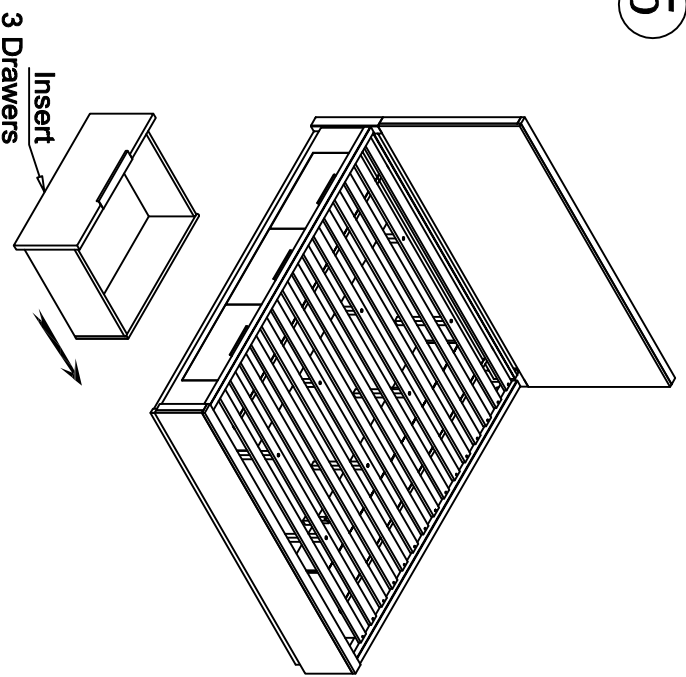

LIVING SPACES

R-A	5/0 - 6/6 Storage Rail (1-in)		X 2
R-B	5912		X 4
R-1	7002 Parts R-2 - R-11		X 1
R-2	M5/16" x 18 x 3-1/2" *] Long All-Thread Bolt		X 8
R-3	450mm Arc- Washer		X 8
R-4	M5/16" Spring Washer		X 8
R-5	M5/16" x 16 X 2mm Flat Washer		X 8
R-6	5/16-18 X L17 Hex Nut		X 8
R-7	12mm Open Wrench		X 1
R-8	M1/4" x 20 x 1-1/2" * Long Allen Head Bolt		X 4
R-9	M1/4" Spring Washer		X 8
R-10	M1/4" x 19 X 2mm Flat Washer		X 8
R-11	4mm Allen Wrench		X 1

#22473
Pierce - 6/0 - 6/6 Storage Rail (1-in)

1

3

2

4

5

6

7