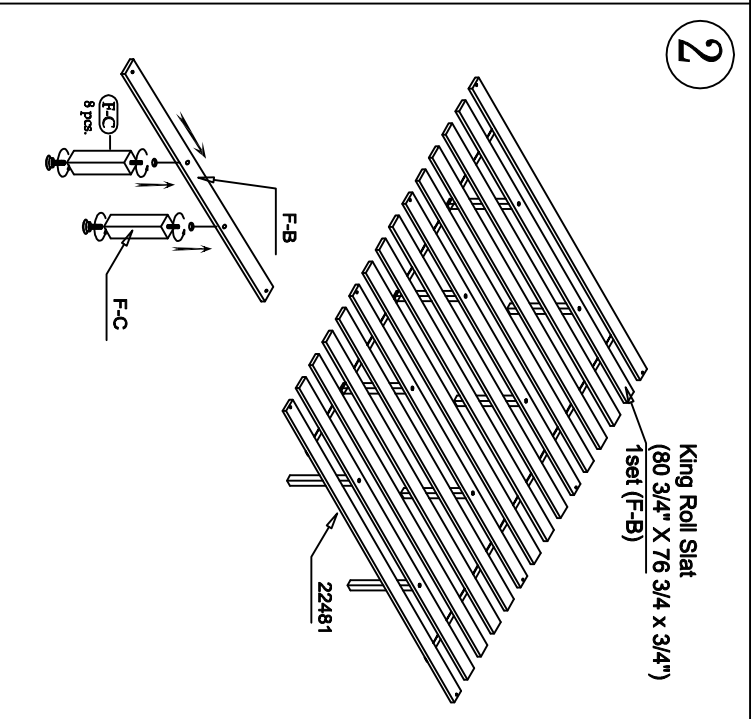

22480
Pierce - 6/0 - 6/6 Panel Headboard

1

2

LIVING SPACES

R-A	6/0 Panel Bed Rails		X 2
R-B	Top Crown		X 2
R-1	7002 Parts R-2 - R-8		X 1
R-2	M5/16" -18 x 3-1/2" J Long All-Thread Bolt		X 8
R-3	φ50mm Arc- Washer		X 8
R-4	M5/16" Spring Washer		X 8
R-5	M5/16" x 16 X 2mm Flat Washer		X 8
R-6	5/16-18 x L17 Hex Nut		X 8
R-7	12mm Open Wrench		X 1
R-8	4mm Allen Wrench		X 1

22482
Pierces - 6/0 Panel bed rails (2-in)

1

2

LIVING SPACES

R-A	5/0 - 6/6 Storage Rail (1-in)		x 1
R-B	5912		x 2
R-C	Top Crown		x 1
R-1	7002 Parts R-2 - R-11		x 1
R-2	M5/16" x 18 x 3-1/2" Long All-Thread Bolt		x 4
R-3	φ50mm Arc-Washer		x 4
R-4	M5/16" Spring Washer		x 4
R-5	M5/16" x 16 X 2mm Flat Washer		x 4
R-6	5/16-18 x 1.17 Hex Nut		x 4
R-7	12mm Open Wrench		x 1
R-8	M1/4" x 20 x 1-1/2" Long Allen Head Bolt		x 4
R-9	M1/4" Spring Washer		x 4
R-10	M1/4" x 19 X 2mm Flat Washer		x 4
R-11	4mm Allen Wrench		x 1

1

2

2

LIVING SPACES

F-A	6/0-6/6 Panel FB		X 1
F-B	5901		X 15
F-C	5906		X 8
F-1	7002 Parts F-2		X 1
F-2	Ø4 x 30mm Wood Screw		X 30

#22480/31/72
Pierce - 6/0 - 6/6 Panel headboard
6/0 - 6/6 Panel footboard
5/0-6/6 Panel bed rails (2-in)

LIVING SPACES

R-A	5/0 - 6/6 Storage Rail (1-in)		X 2
R-B	5912		X 4
R-1	7002 Parts R-2 - R-11		X 1
R-2	M5/16" x 18 x 3-1/2" *] Long All-Thread Bolt		X 8
R-3	450mm Arc- Washer		X 8
R-4	M5/16" Spring Washer		X 8
R-5	M5/16" x 16 X 2mm Flat Washer		X 8
R-6	5/16-18 X L17 Hex Nut		X 8
R-7	12mm Open Wrench		X 1
R-8	M1/4" x 20 x 1-1/2" * Long Allen Head Bolt		X 4
R-9	M1/4" Spring Washer		X 8
R-10	M1/4" x 19 X 2mm Flat Washer		X 8
R-11	4mm Allen Wrench		X 1