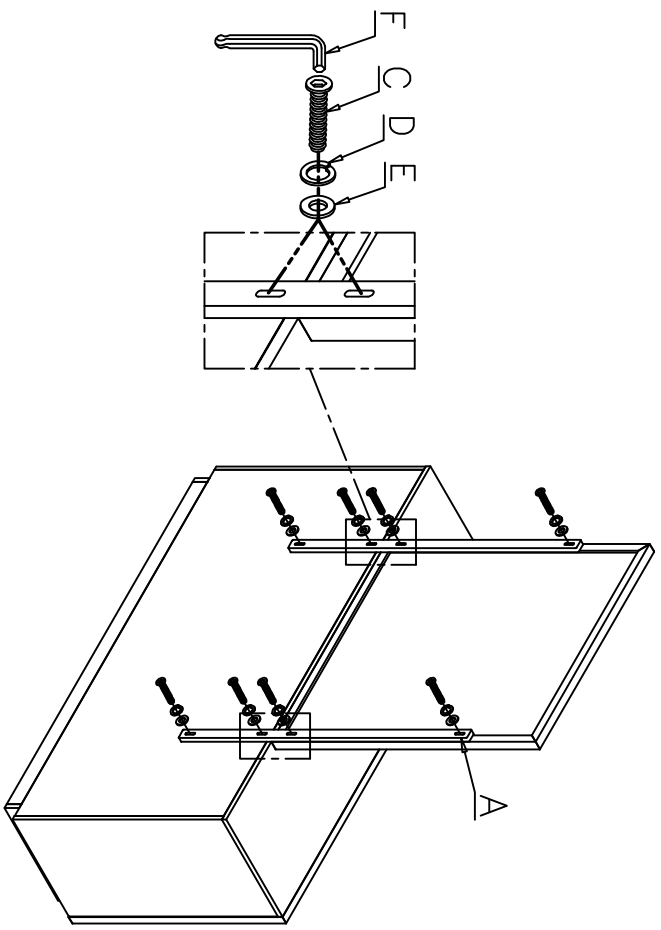

LIVING SPACES

A	5204		x 2
B	7002 Parts C-F		x 1
C	1/4-20 x 1-5/8" Long Allen Head Bolt		x 8
D	M 1/4" Spring Washer		x 8
E	M1/4" x 19 x 2mm Flat Washer		x 8
F	4mm Allen Wrench		x 1

1

2