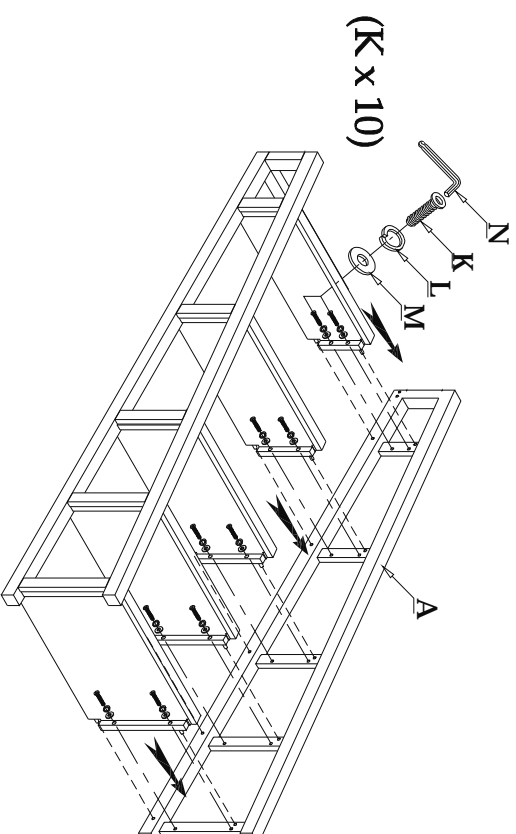

LIVING SPACES

A	SIDE FRAME (Left/ Right)		x 2
B	2614		x 1
C	2615		x 1
D	2616		x 1
E	2617		x 1
F	2618		x 1
G	3102		x 1
H	7602		x 1
I	7002 Parts J - N		x 1
J	#8x1-1/4 Screw		x 2
K	M1/4"-20 x 1-1/4" Allen Head Bolt		x 20
L	1/4" Spring Washer		x 20
M	1/4" x 16#2mm Flat Washer		x 20
N	4mm Allen Wrench		x 1

1

2