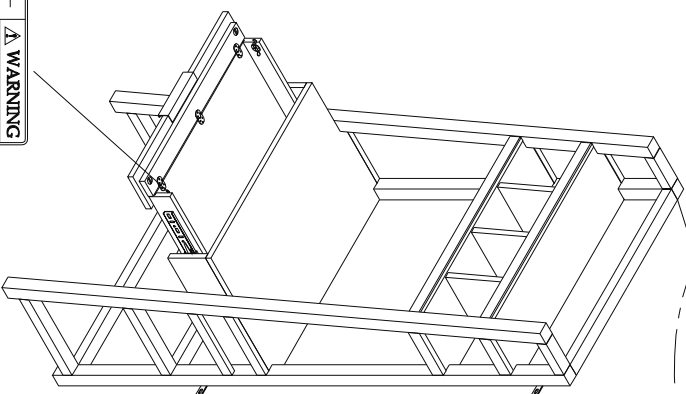

LIVING SPACES

A	7002 Parts B - E		X 1
B	M1/4"-20 x 3/4" Allen Head Bolt		X 4
C	1/4" Spring Washer		X 4
D	1/4" x 16"2mm Flat Washer		X 4
E	4mm Allen Wrench		X 1
F	7602		X 1

#22037
Pierce Wall Desk

Furniture Tipping Restraint Kit
inside white plastic bag (F)

⚠ WARNING
 Patch Point.
 Keep fingers from
 underneath drawer
 front when
 releasing.

LIVING SPACES

#22037
Pierce Wall Desk

#22038
Pierce Learning Bookcase

LIVING SPACES

A	SIDE FRAME (Left/ Right)		x 2
B	2614		x 1
C	2615		x 1
D	2616		x 1
E	2617		x 1
F	2618		x 1
G	3102		x 1
H	7602		x 1
I	7002 Parts J - N		x 1
J	#8x1-1/4 Screw		x 2
K	M1/4"-20 x 1-1/4" Allen Head Bolt		x 20
L	1/4" Spring Washer		x 20
M	1/4" x 16#2mm Flat Washer		x 20
N	4mm Allen Wrench		x 1