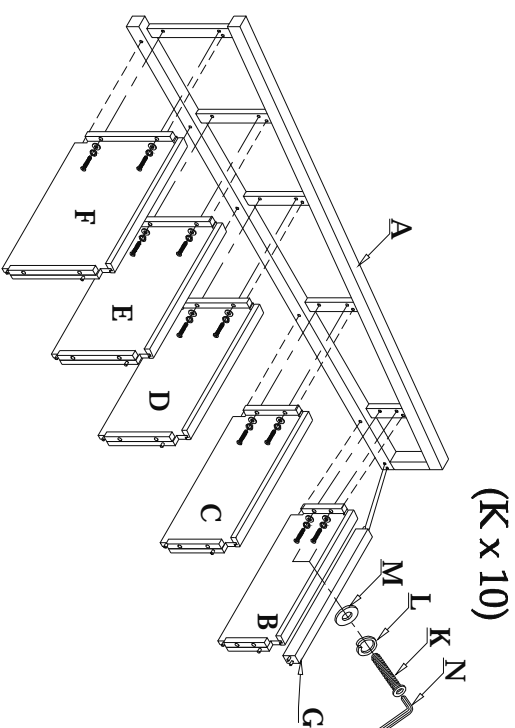

LIVING SPACES

A	SIDE FRAME (Left/ Right)		x 2
B	2614		x 1
C	2615		x 1
D	2616		x 1
E	2617		x 1
F	2618		x 1
G	3102		x 1
H	7602		x 1
I	7002 Parts J - N		x 1
J	#8x1-1/4 Screw		x 2
K	M1/4"-20 x 1-1/4" Allen Head Bolt		x 20
L	1/4" Spring Washer		x 20
M	1/4" x 16#2mm Flat Washer		x 20
N	4mm Allen Wrench		x 1

1

2