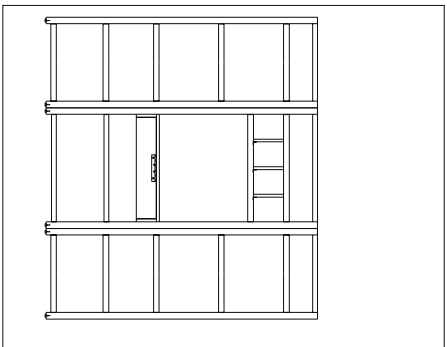

LIVING SPACES

A	7002 Parts B - E		X 1
B	M1/4"-20 x 3/4" Allen Head Bolt		X 4
C	1/4" Spring Washer		X 4
D	1/4" x 16"2mm Flat Washer		X 4
E	4mm Allen Wrench		X 1
F	7602		X 1

#22037
Pierce Wall Desk

Furniture Tipping Restraint Kit
inside white plastic bag (F)

⚠ WARNING
 Patch Point.
 Keep fingers from
 underneath drawer
 front when
 releasing.

LIVING SPACES

#22037
Pierce Wall Desk

#22038
Pierce Learning Bookcase

LIVING SPACES

A	SIDE FRAME (Left/ Right)		x 2
B	2614		x 1
C	2615		x 1
D	2616		x 1
E	2617		x 1
F	2618		x 1
G	3102		x 1
H	7602		x 1
I	7002 Parts J - N		x 1
J	#8x1-1/4 Screw		x 2
K	M1/4"-20 x 1-1/4" Allen Head Bolt		x 20
L	1/4" Spring Washer		x 20
M	1/4" x 16#2mm Flat Washer		x 20
N	4mm Allen Wrench		x 1