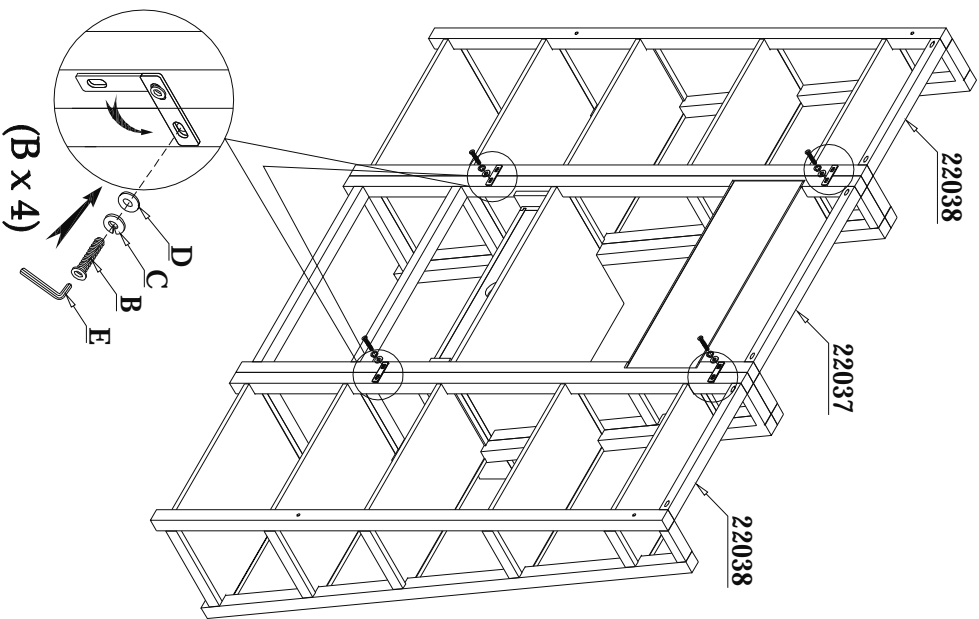

LIVING SPACES

A	7002 Parts B - E		X 1
B	M1/4"-20 x 3/4" Allen Head Bolt		X 4
C	1/4" Spring Washer		X 4
D	1/4" x 16"2mm Flat Washer		X 4
E	4mm Allen Wrench		X 1
F	7602		X 1

#22037
Pierce Wall Desk

Furniture Tipping Restraint Kit
inside white plastic bag (F)

⚠ WARNING
 Patch Point.
 Keep fingers from
 underneath drawer
 front when
 releasing.

LIVING SPACES

#22037
Pierce Wall Desk

#22038
Pierce Learning Bookcase

LIVING SPACES

A	SIDE FRAME (Left/ Right)		x 2
B	2614		x 1
C	2615		x 1
D	2616		x 1
E	2617		x 1
F	2618		x 1
G	3102		x 1
H	7602		x 1
I	7002 Parts J - N		x 1
J	#8x1-1/4 Screw		x 2
K	M1/4"-20 x 1-1/4" Allen Head Bolt		x 20
L	1/4" Spring Washer		x 20
M	1/4" x 16#2mm Flat Washer		x 20
N	4mm Allen Wrench		x 1