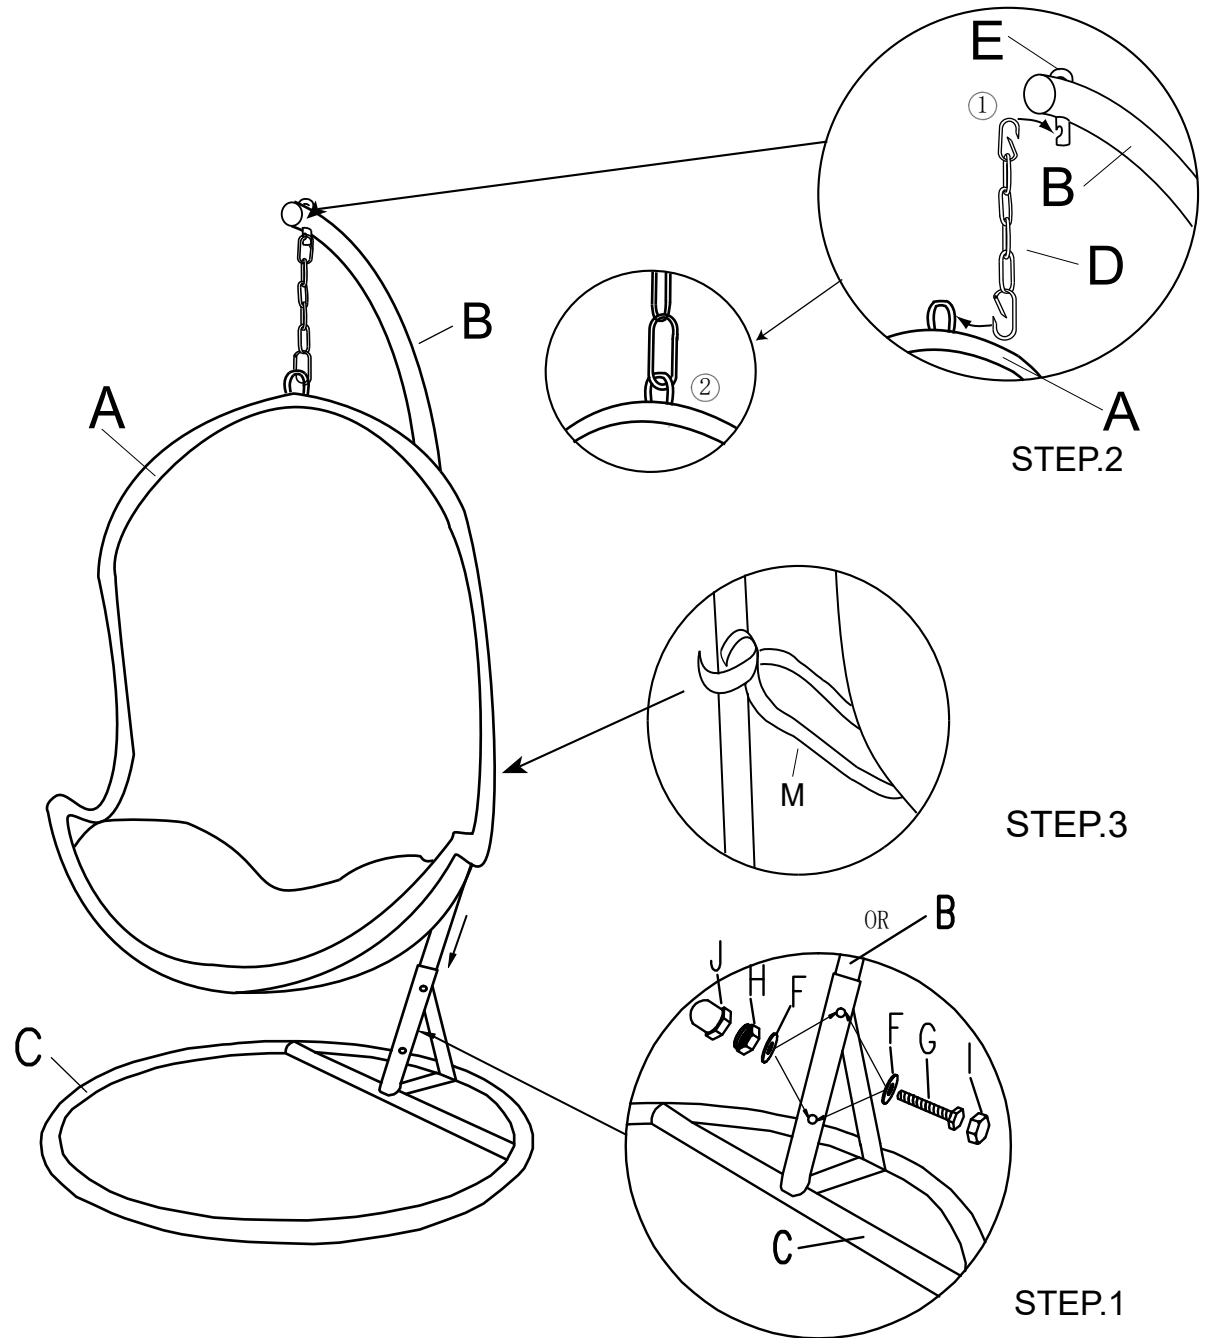

Cedros Egg Chair XN016S-W Assembly instruction

PARTS LIST			QTY
A	SEAT FRAME		1
B	SUPPORT BAR(1)		1
C	SEAT BASE		1
D	CHAIN		1
E	BOLT		1
F	MATEL WASHER		4
G	BOLT		2
H	NUT		2
I	BOLT PLASTIC CAP		2
J	PLASTIC NUT CAP		2
K	HEX WRENCH		2
L	TOUCH UP PAINT BOTTLE		1
M	FIXED RIBBON		1

For warranty purpose or to buy replacement parts always keep this item number .

Please take out the wood plug on the base before assembling