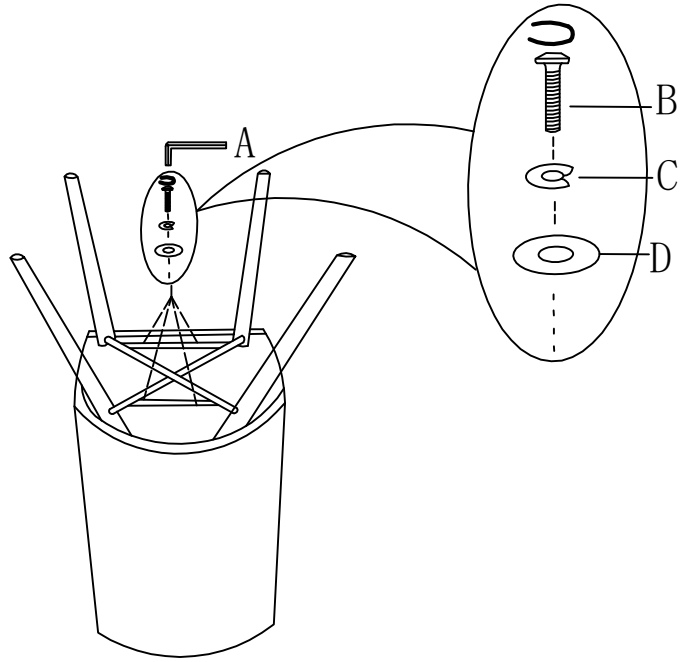

MODA II GREY SIDE CHAIR-254075
ASSEMBLY INSTRUCTIONS

LIST OF PARTS AND HARDWARE		
NO:	Description	Q' TY
A		1PC
B		4PCS
C		4PCS
D		4PCS
E		1PC
F		1PC