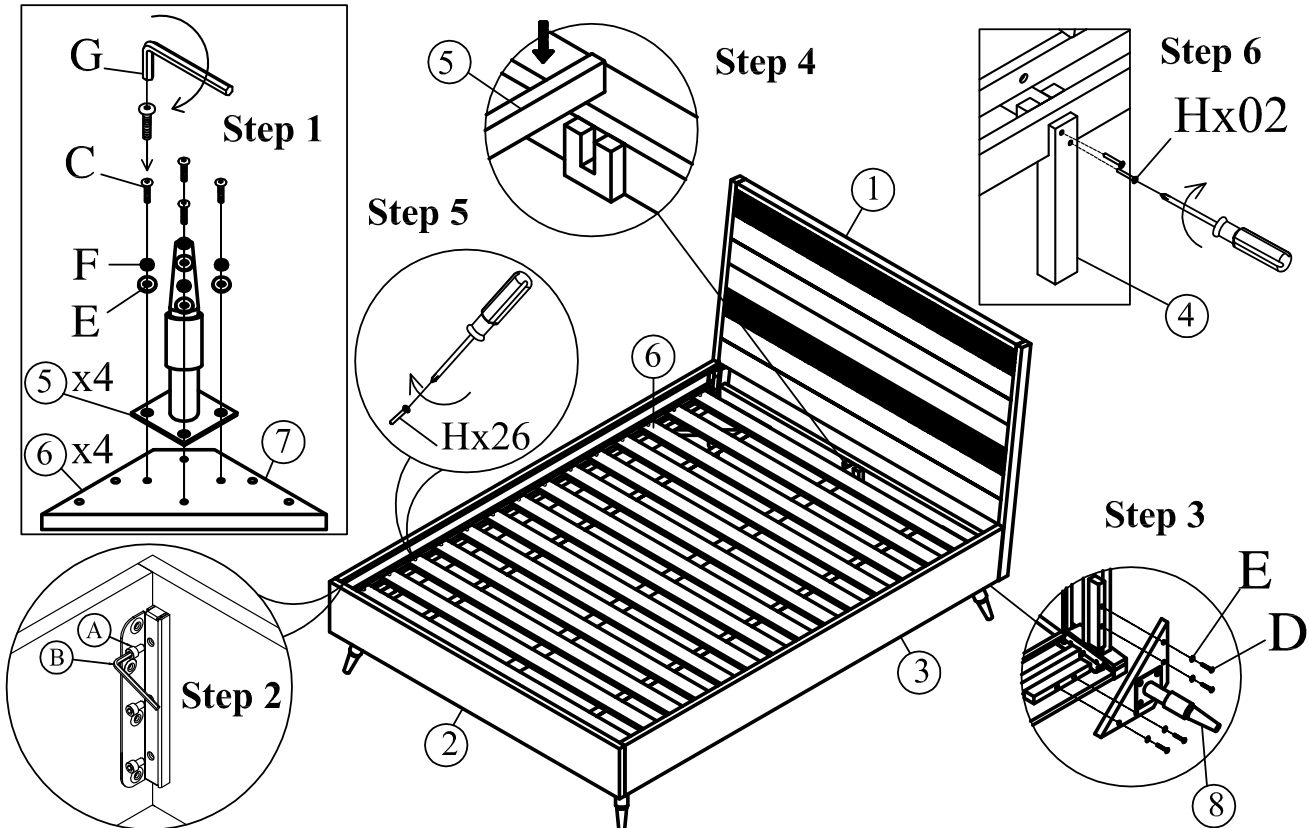

LIVING SPACES

ASSEMBLY INSTRUCTION

KAI CALIFORNIA KING BED : 235 x 192.2 x125 cm

LS SKU # 87763

CAUTION: PLEASE READ ALL INTRUCTIONS BEFORE STARTING THE ASSEMBLY OF THIS PRODUCT. THESE PIECES ARE HEAVY. IN ORDER PREVENT PERSONAL INJURY AND ENSURE THAT THIS PRODUCT IS NOT DAMAGED DURING THE ATTENTION: ASSEMBLY PROCESS, IT IS STRONGLY RECOMMENDED THAT YOU ENLIST THE ASSISTANCE OF ONE OR MORE PEOPLE.

LIST OF PARTS AND HARDWARE			
No.	Description	Q'ty	
A	Bolt Ø6 x 10mm	12	
B	Allen Key 5mm	1	
C	Bolt Ø8 x 30mm	16	
D	Bolt 8 x 40mm	16	
E	Washer Ø8x18x2mm	32	
F	Locked Washer Ø10xØ14x2mm	16	
G	Allen Key 4mm	1	
H	Screw Ø4 x 30mm	30	