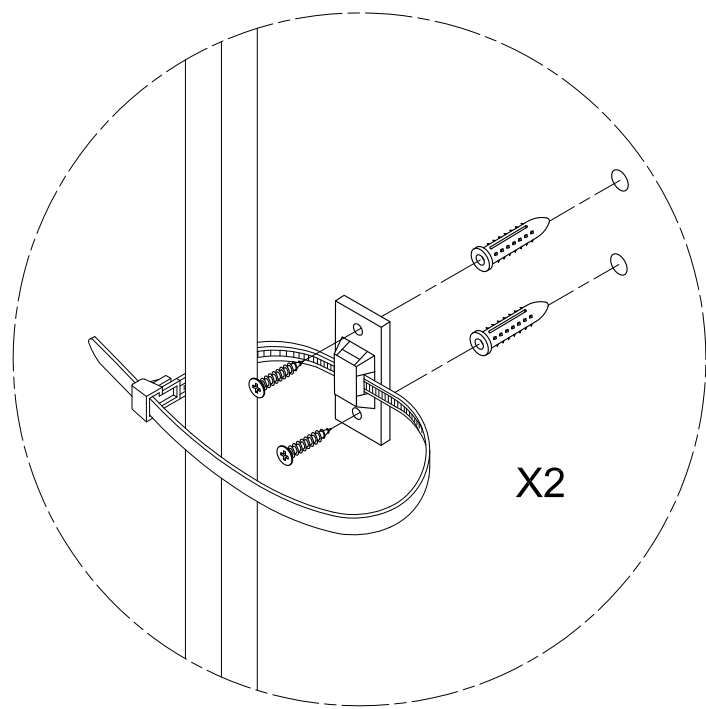

SD1612-1623
HOLLIS DESK TOP

1

2

3

4

Anti-tip kit Hardware Illustration

x 4

Screw
Ø4 x 35m/mL

x 4

Plastic wall screw

x 2

Bracket

x 2

Strap

LIVING SPACES

HOLLIS 17 INCH WIDE CABINET PIER

x 4	x 4	x 2	x 2
			
Screw Ø4 x 35m/mL	Plastic wall screw	Bracket	Strap