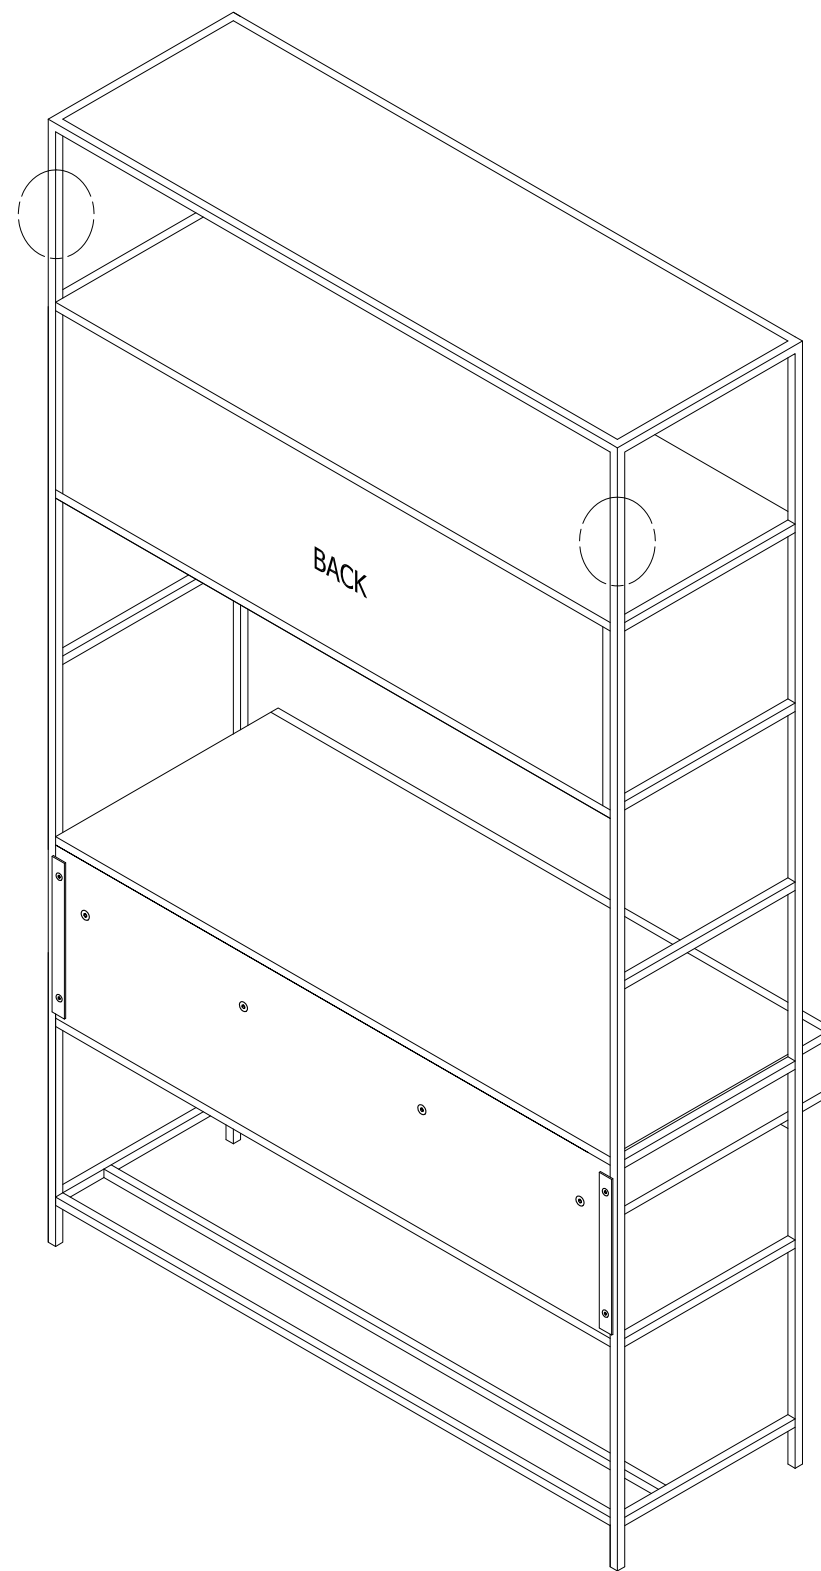

HOLLIS DESK FRAME

SD1612-1621
HOLLIS DESK FRAME

PART LIST

A	SD1612-1621-A	 x1
B	SD1612-1621-B	 x1
C	SD1612-1621-C	 x1
D	SD1612-1621-D	 x1
E	SD1612-1621-E	 x1
F	SD1612-1621-F	 x2
G	SD1612-1621-G	 x16
H	SD1612-1621-H	 x4

1

2

LIVING SPACES

A	SD1612-1622-A		x1
B	SD1612-1622-B		x4

HOLLIS DESK CABINET

SD1612-1622
HOLLIS DESK CABINET

A	SD1612-1623-A	 x1
B	SD1612-1623-B	 x8

HOLLIS DESK TOP

SD1612-1623
HOLLIS DESK TOP

1

2

3

4

Anti-tip kit Hardware Illustration

x 4

Screw
Ø4 x 35m/mL

x 4

Plastic wall screw

x 2

Bracket

x 2

Strap

LIVING SPACES

HOLLIS 17 INCH WIDE CABINET PIER