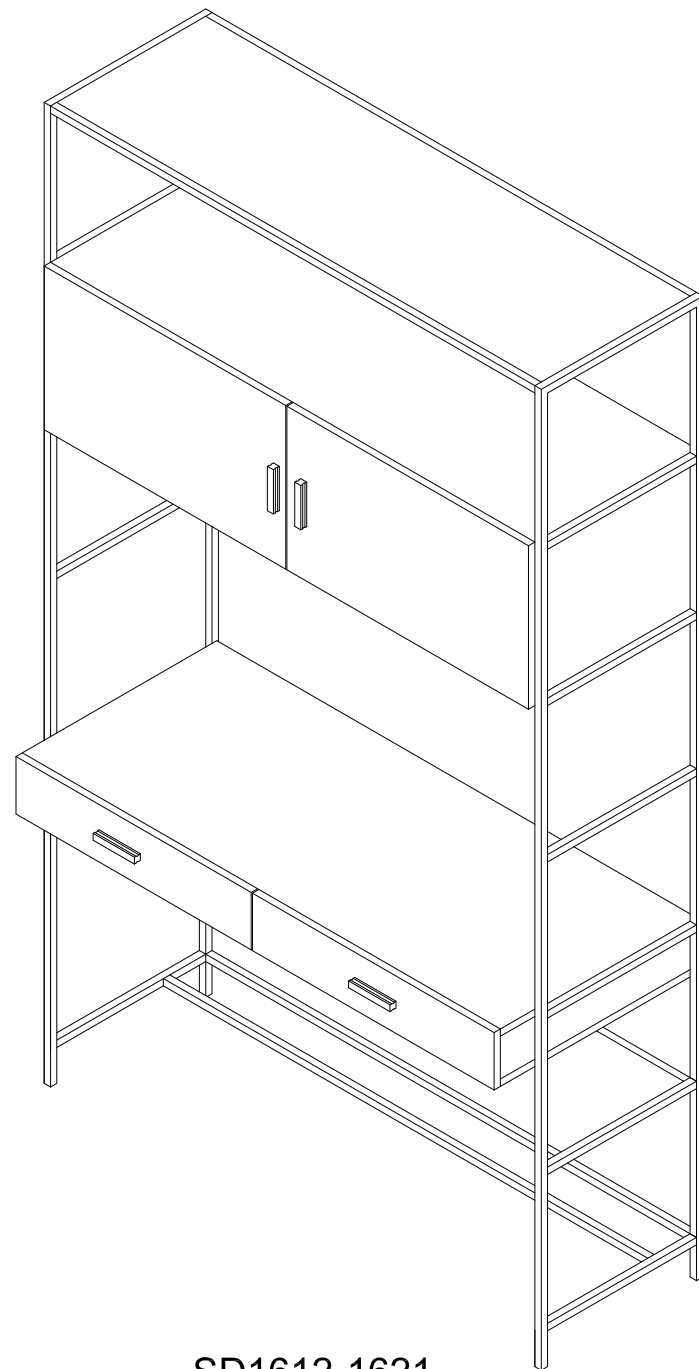

HOLLIS DESK FRAME

SD1612-1621
HOLLIS DESK FRAME

PART LIST

A	SD1612-1621-A	 x1
B	SD1612-1621-B	 x1
C	SD1612-1621-C	 x1
D	SD1612-1621-D	 x1
E	SD1612-1621-E	 x1
F	SD1612-1621-F	 x2
G	SD1612-1621-G	 x16
H	SD1612-1621-H	 x4

1

2

LIVING SPACES

A	SD1612-1622-A		x1
B	SD1612-1622-B		x4

HOLLIS DESK CABINET

SD1612-1622
HOLLIS DESK CABINET

A	SD1612-1623-A	 x1
B	SD1612-1623-B	 x8

HOLLIS DESK TOP

SD1612-1623
HOLLIS DESK TOP

1

2

3

4

Anti-tip kit Hardware Illustration

x 4

Screw
Ø4 x 35m/mL

x 4

Plastic wall screw

x 2

Bracket

x 2

Strap

LIVING SPACES

HOLLIS 17 INCH WIDE CABINET PIER