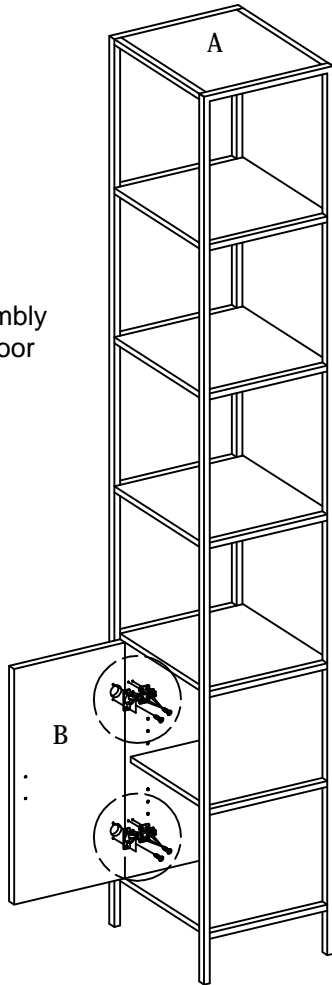

HOLLIS DESK FRAME

SD1612-1621
HOLLIS DESK FRAME

PART LIST

A	SD1612-1621-A	 x1
B	SD1612-1621-B	 x1
C	SD1612-1621-C	 x1
D	SD1612-1621-D	 x1
E	SD1612-1621-E	 x1
F	SD1612-1621-F	 x2
G	SD1612-1621-G	 x16
H	SD1612-1621-H	 x4

x 4

Plastic wall screw

x 2

Bracket

x 2

Strap

LIVING SPACES

HOLLIS 17 INCH WIDE CABINET PIER

SD1612-164
HOLLIS 17 INCH WIDE CABINET PIER

PART LIST

A	SD1612-164-A	 x1
B	SD1612-164-B	 x1
C	SD1612-164-C	 x2
D	SD1612-164-D	 x12

1

Assembly
Left door

Assembly
Right door

2

Anti-tip kit Hardware Illustration

x 4	x 4	x 2	x 2
			
Screw Ø4 x 35m/mL	Plastic wall screw	Bracket	Strap