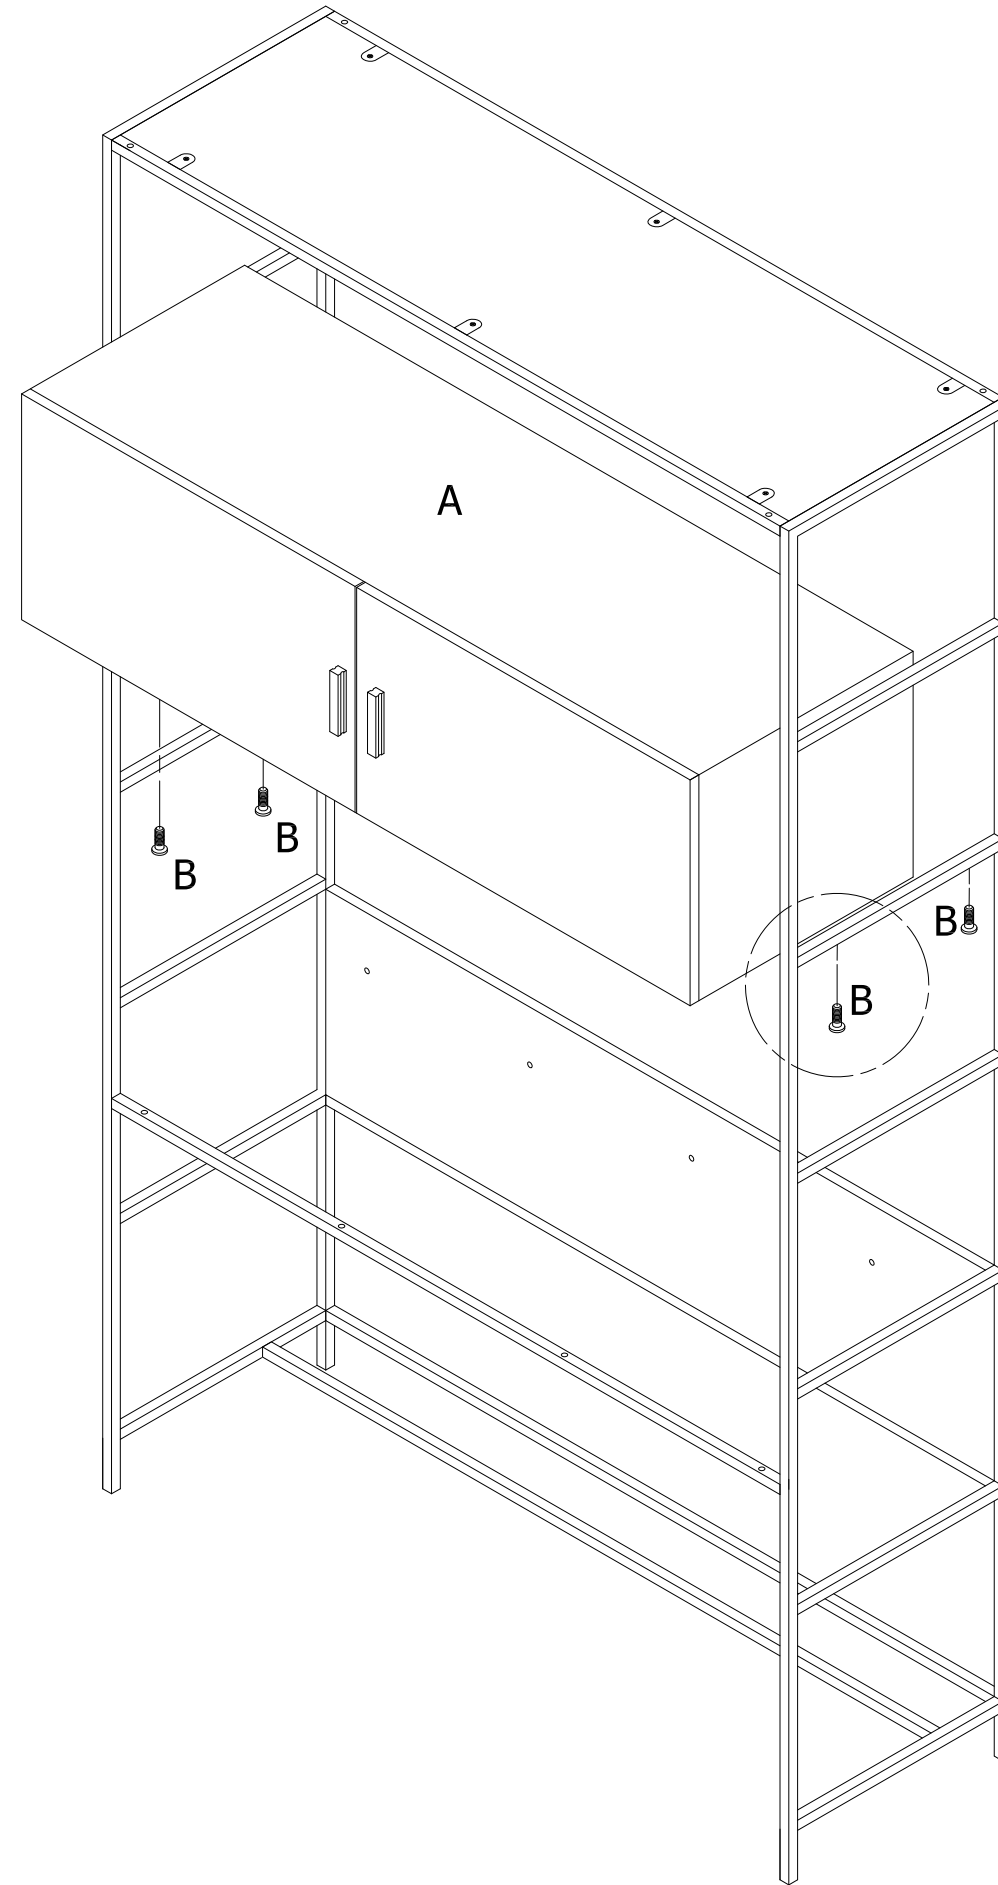

HOLLIS DESK FRAME

SD1612-1621
HOLLIS DESK FRAME

PART LIST

A	SD1612-1621-A	 x1
B	SD1612-1621-B	 x1
C	SD1612-1621-C	 x1
D	SD1612-1621-D	 x1
E	SD1612-1621-E	 x1
F	SD1612-1621-F	 x2
G	SD1612-1621-G	 x16
H	SD1612-1621-H	 x4

1

2

LIVING SPACES

A	SD1612-1622-A		x1
B	SD1612-1622-B		x4

HOLLIS DESK CABINET

SD1612-1622
HOLLIS DESK CABINET

A	SD1612-1623-A	 x1
B	SD1612-1623-B	 x8

HOLLIS DESK TOP

SD1612-1623
HOLLIS DESK TOP

1

2

3

4

Anti-tip kit Hardware Illustration

x 4

Screw
Ø4 x 35m/mL

x 4

Plastic wall screw

x 2

Bracket

x 2

Strap

LIVING SPACES

HOLLIS 17 INCH WIDE CABINET PIER