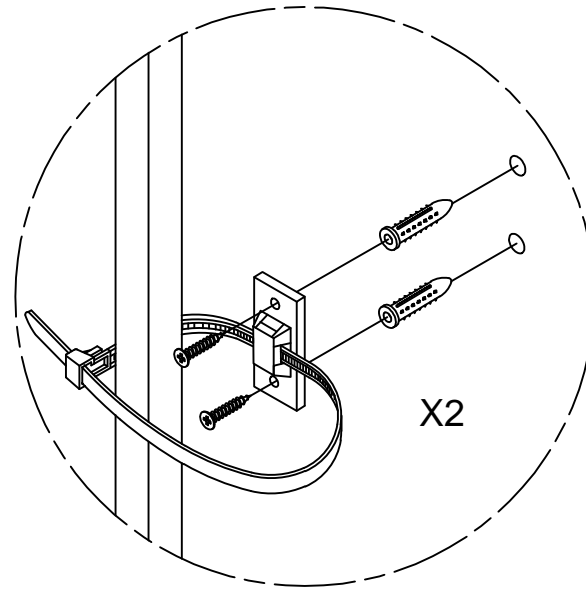

x 4

Plastic wall screw

x 2

Bracket

x 2

Strap

LIVING SPACES

HOLLIS 17 INCH WIDE CABINET PIER

SD1612-164
HOLLIS 17 INCH WIDE CABINET PIER

PART LIST

A	SD1612-164-A	 x1
B	SD1612-164-B	 x1
C	SD1612-164-C	 x2
D	SD1612-164-D	 x12

1

Assembly
Left door

Assembly
Right door

2

Anti-tip kit Hardware Illustration

x 4	x 4	x 2	x 2
			
Screw Ø4 x 35m/mL	Plastic wall screw	Bracket	Strap