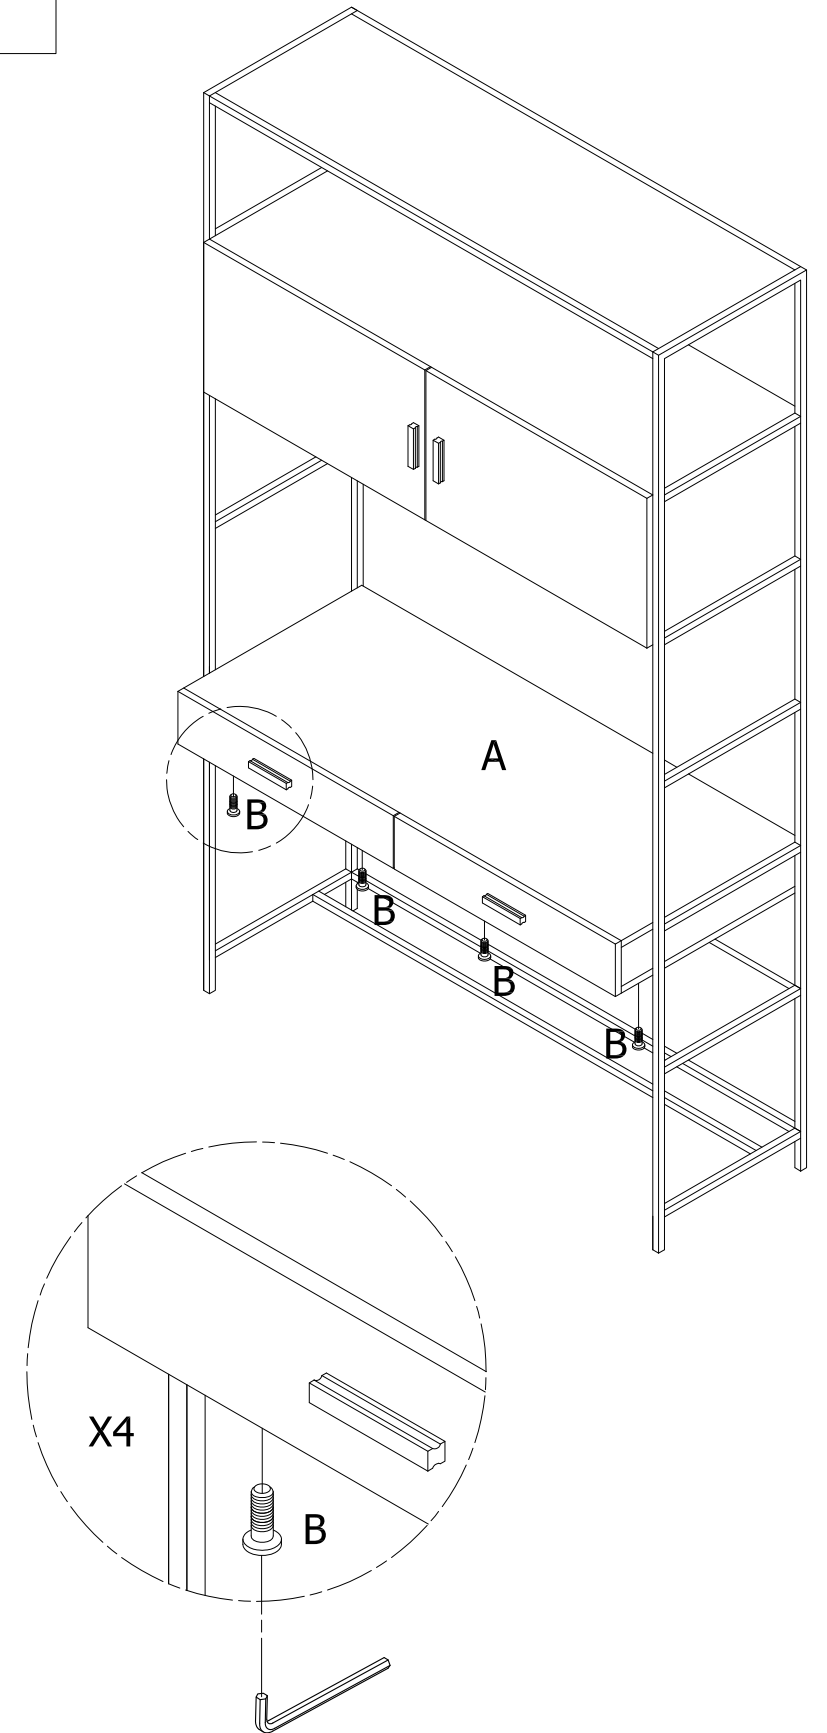

HOLLIS DESK FRAME

SD1612-1621
HOLLIS DESK FRAME

PART LIST

A	SD1612-1621-A	 x1
B	SD1612-1621-B	 x1
C	SD1612-1621-C	 x1
D	SD1612-1621-D	 x1
E	SD1612-1621-E	 x1
F	SD1612-1621-F	 x2
G	SD1612-1621-G	 x16
H	SD1612-1621-H	 x4

SD1612-1623
HOLLIS DESK TOP

1

2

3

4

Anti-tip kit Hardware Illustration

x 4

Screw
Ø4 x 35m/mL

x 4

Plastic wall screw

x 2

Bracket

x 2

Strap

LIVING SPACES

HOLLIS 17 INCH WIDE CABINET PIER

SD1612-164
HOLLIS 17 INCH WIDE CABINET PIER

PART LIST

A	SD1612-164-A	 x1
B	SD1612-164-B	 x1
C	SD1612-164-C	 x2
D	SD1612-164-D	 x12

1

Assembly
Left door

Assembly
Right door

2

Anti-tip kit Hardware Illustration