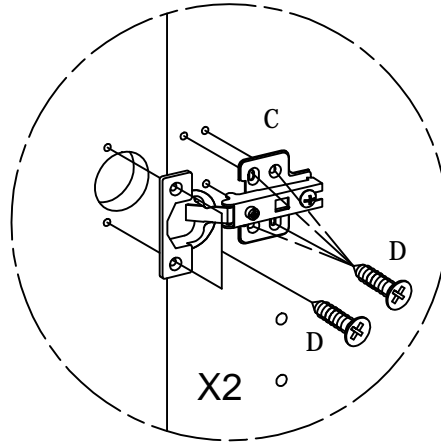

SD1612-164
HOLLIS 17 INCH WIDE CABINET PIER

PART LIST

A	SD1612-164-A	 x1
B	SD1612-164-B	 x1
C	SD1612-164-C	 x2
D	SD1612-164-D	 x12

1

Assembly
Left door

Assembly
Right door

2

Anti-tip kit Hardware Illustration

x 4	x 4	x 2	x 2
			
Screw Ø4 x 35m/mL	Plastic wall screw	Bracket	Strap