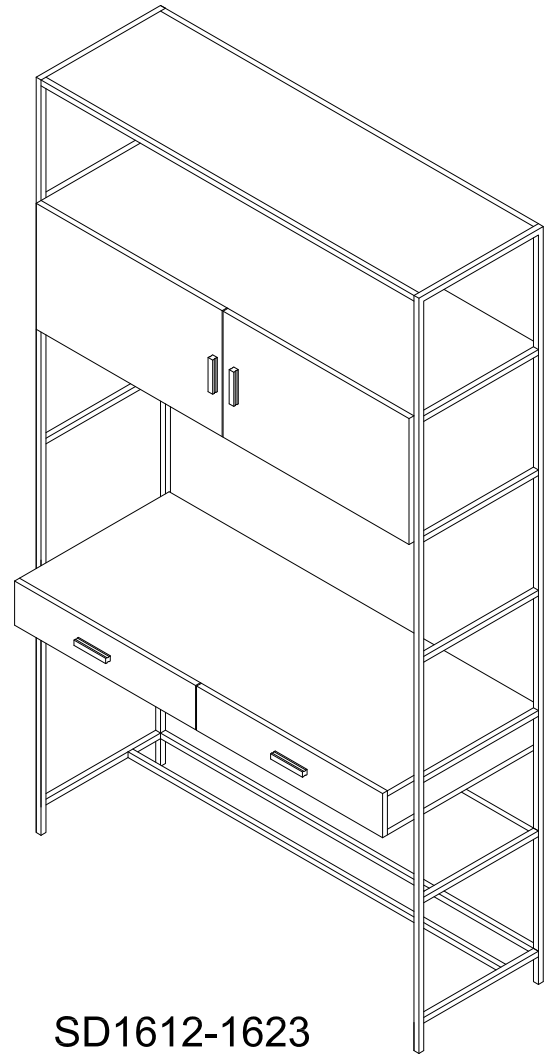

HOLLIS DESK FRAME

SD1612-1621
HOLLIS DESK FRAME

PART LIST

A	SD1612-1621-A	 x1
B	SD1612-1621-B	 x1
C	SD1612-1621-C	 x1
D	SD1612-1621-D	 x1
E	SD1612-1621-E	 x1
F	SD1612-1621-F	 x2
G	SD1612-1621-G	 x16
H	SD1612-1621-H	 x4

1

2

LIVING SPACES

A	SD1612-1622-A		x1
B	SD1612-1622-B		x4

HOLLIS DESK CABINET

SD1612-1622
HOLLIS DESK CABINET

A	SD1612-1623-A	 x1
B	SD1612-1623-B	 x8

HOLLIS DESK TOP

SD1612-1623
HOLLIS DESK TOP

1

2

3

4

Anti-tip kit Hardware Illustration

x 4

Screw
Ø4 x 35m/mL

x 4

Plastic wall screw

x 2

Bracket

x 2

Strap

LIVING SPACES

HOLLIS 17 INCH WIDE CABINET PIER