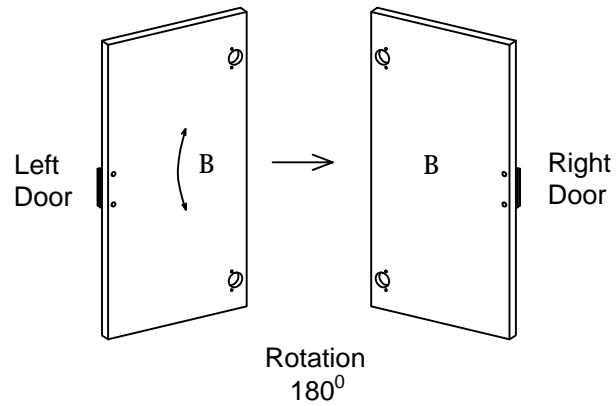

x 4

Plastic wall screw

x 2

Bracket

x 2

Strap

LIVING SPACES

HOLLIS 17 INCH WIDE CABINET PIER

SD1612-164
HOLLIS 17 INCH WIDE CABINET PIER

PART LIST

A	SD1612-164-A	 x1
B	SD1612-164-B	 x1
C	SD1612-164-C	 x2
D	SD1612-164-D	 x12

1

Assembly
Left door

Assembly
Right door

2

Anti-tip kit Hardware Illustration

x 4	x 4	x 2	x 2
			
Screw Ø4 x 35m/mL	Plastic wall screw	Bracket	Strap