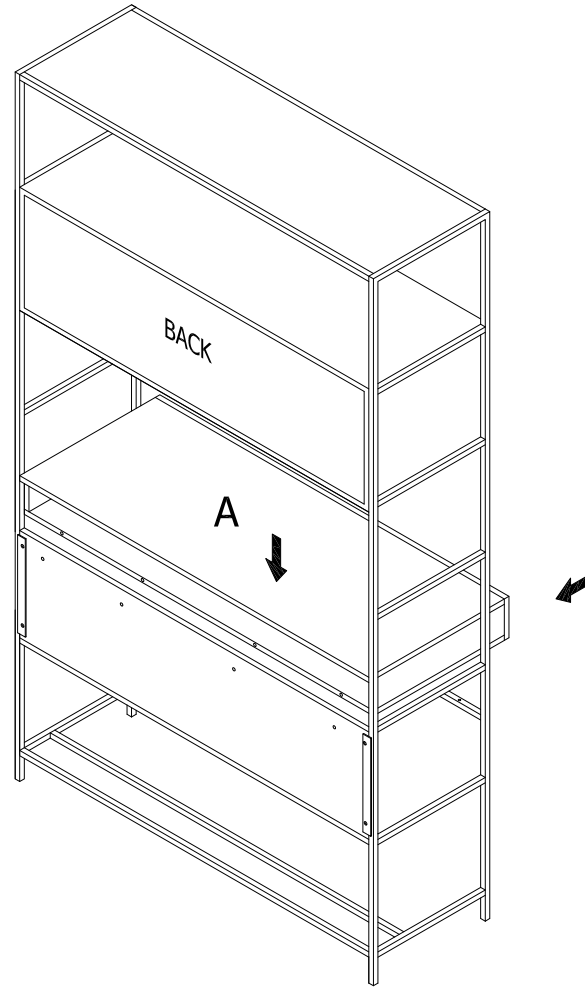

HOLLIS DESK FRAME

SD1612-1621
HOLLIS DESK FRAME

PART LIST

A	SD1612-1621-A	 x1
B	SD1612-1621-B	 x1
C	SD1612-1621-C	 x1
D	SD1612-1621-D	 x1
E	SD1612-1621-E	 x1
F	SD1612-1621-F	 x2
G	SD1612-1621-G	 x16
H	SD1612-1621-H	 x4

1

2

LIVING SPACES

A	SD1612-1622-A		x1
B	SD1612-1622-B		x4

HOLLIS DESK CABINET

SD1612-1622
HOLLIS DESK CABINET

A	SD1612-1623-A	 x1
B	SD1612-1623-B	 x8

HOLLIS DESK TOP

SD1612-1623
HOLLIS DESK TOP

1

2

3

4

Anti-tip kit Hardware Illustration

x 4

Screw
Ø4 x 35m/mL

x 4

Plastic wall screw

x 2

Bracket

x 2

Strap

LIVING SPACES

HOLLIS 17 INCH WIDE CABINET PIER