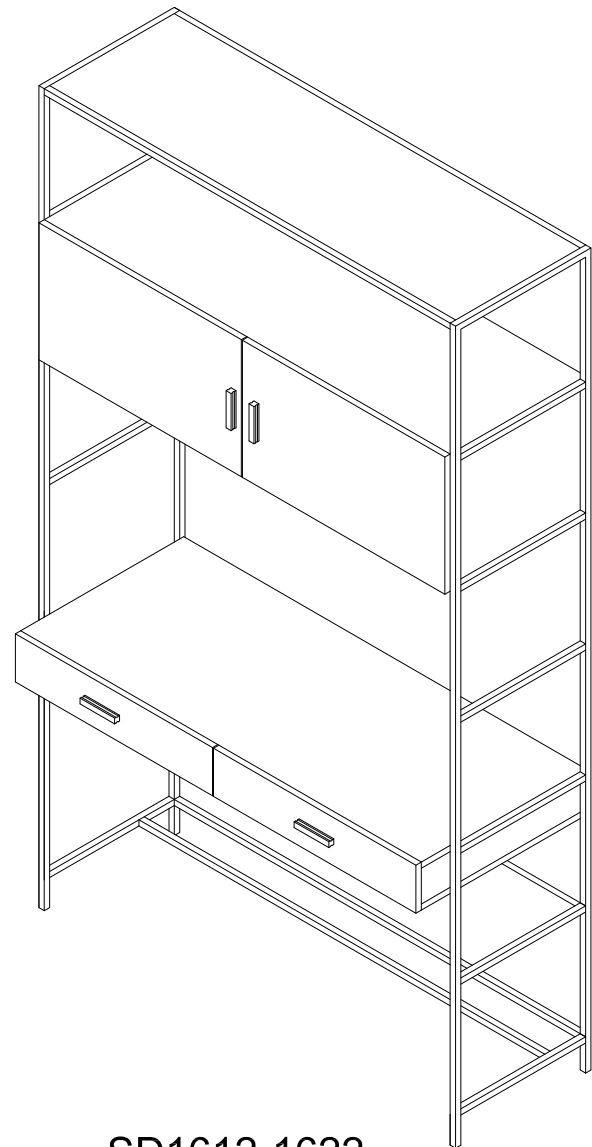

HOLLIS DESK FRAME

SD1612-1621
HOLLIS DESK FRAME

PART LIST

A	SD1612-1621-A	 x1
B	SD1612-1621-B	 x1
C	SD1612-1621-C	 x1
D	SD1612-1621-D	 x1
E	SD1612-1621-E	 x1
F	SD1612-1621-F	 x2
G	SD1612-1621-G	 x16
H	SD1612-1621-H	 x4

1

2

LIVING SPACES

A	SD1612-1622-A		x1
B	SD1612-1622-B		x4

HOLLIS DESK CABINET

SD1612-1622
HOLLIS DESK CABINET

A	SD1612-1623-A	 x1
B	SD1612-1623-B	 x8

HOLLIS DESK TOP

SD1612-1623
HOLLIS DESK TOP

1

2

3

4

Anti-tip kit Hardware Illustration

x 4

Screw
Ø4 x 35m/mL

x 4

Plastic wall screw

x 2

Bracket

x 2

Strap

LIVING SPACES

HOLLIS 17 INCH WIDE CABINET PIER