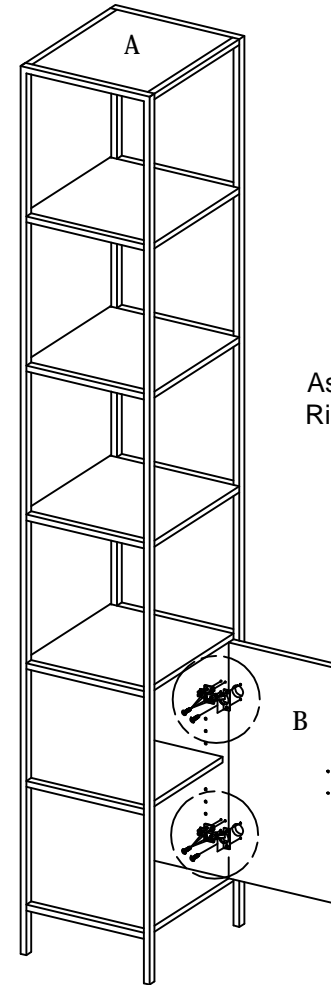

HOLLIS DESK FRAME

SD1612-1621
HOLLIS DESK FRAME

PART LIST

A	SD1612-1621-A	 x1
B	SD1612-1621-B	 x1
C	SD1612-1621-C	 x1
D	SD1612-1621-D	 x1
E	SD1612-1621-E	 x1
F	SD1612-1621-F	 x2
G	SD1612-1621-G	 x16
H	SD1612-1621-H	 x4

x 4

Plastic wall screw

x 2

Bracket

x 2

Strap

LIVING SPACES

HOLLIS 17 INCH WIDE CABINET PIER

SD1612-164
HOLLIS 17 INCH WIDE CABINET PIER

PART LIST

A	SD1612-164-A	 x1
B	SD1612-164-B	 x1
C	SD1612-164-C	 x2
D	SD1612-164-D	 x12

1

Assembly
Left door

Assembly
Right door

2

Anti-tip kit Hardware Illustration

x 4	x 4	x 2	x 2
			
Screw Ø4 x 35m/mL	Plastic wall screw	Bracket	Strap