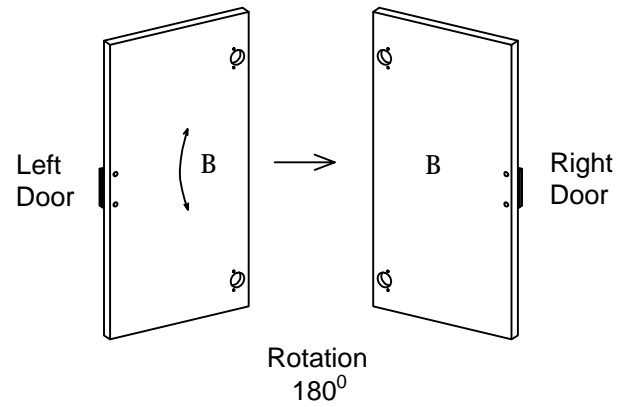

LIVING SPACES

HOLLIS 17 INCH WIDE CABINET PIER

SD1612-164
HOLLIS 17 INCH WIDE CABINET PIER

PART LIST

A	SD1612-164-A	 x1
B	SD1612-164-B	 x1
C	SD1612-164-C	 x2
D	SD1612-164-D	 x12

1

Assembly
Left door

Assembly
Right door

2

Anti-tip kit Hardware Illustration

x 4	x 4	x 2	x 2
			
Screw Ø4 x 35m/mL	Plastic wall screw	Bracket	Strap