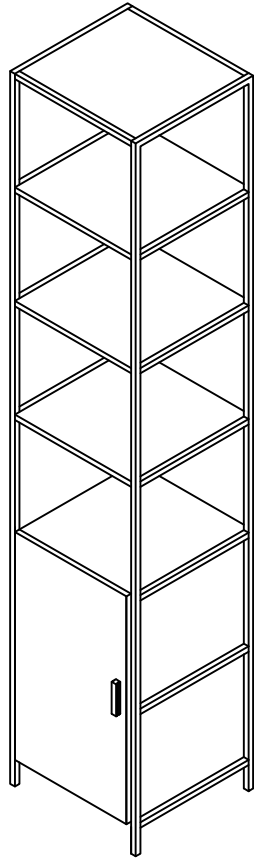

LIVING SPACES

HOLLIS 17 INCH WIDE CABINET PIER

SD1612-164
HOLLIS 17 INCH WIDE CABINET PIER

PART LIST

A	SD1612-164-A	 x1
B	SD1612-164-B	 x1
C	SD1612-164-C	 x2
D	SD1612-164-D	 x12

1

Assembly
Left door

Assembly
Right door

2

Anti-tip kit Hardware Illustration

x 4	x 4	x 2	x 2
			
Screw Ø4 x 35m/mL	Plastic wall screw	Bracket	Strap