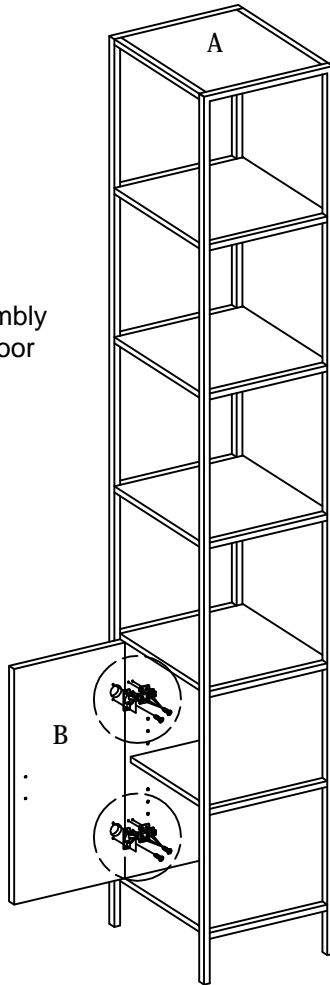

LIVING SPACES

HOLLIS 17 INCH WIDE CABINET PIER

SD1612-164
HOLLIS 17 INCH WIDE CABINET PIER

PART LIST

A	SD1612-164-A	 x1
B	SD1612-164-B	 x1
C	SD1612-164-C	 x2
D	SD1612-164-D	 x12

1

Assembly
Left door

Assembly
Right door

2

Anti-tip kit Hardware Illustration

x 4	x 4	x 2	x 2
			
Screw Ø4 x 35m/mL	Plastic wall screw	Bracket	Strap