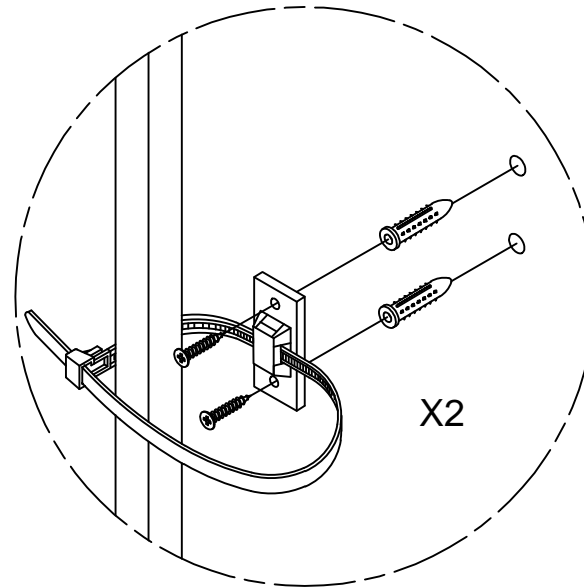

LIVING SPACES

HOLLIS 17 INCH WIDE CABINET PIER

SD1612-164
HOLLIS 17 INCH WIDE CABINET PIER

PART LIST

A	SD1612-164-A	 x1
B	SD1612-164-B	 x1
C	SD1612-164-C	 x2
D	SD1612-164-D	 x12

1

Assembly
Left door

Assembly
Right door

2

Anti-tip kit Hardware Illustration

x 4	x 4	x 2	x 2
			
Screw Ø4 x 35m/mL	Plastic wall screw	Bracket	Strap