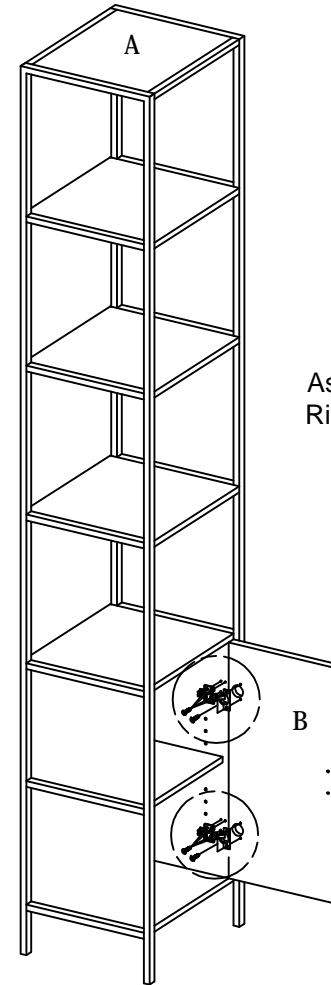

LIVING SPACES

HOLLIS 17 INCH WIDE CABINET PIER

SD1612-164
HOLLIS 17 INCH WIDE CABINET PIER

PART LIST

A	SD1612-164-A	 x1
B	SD1612-164-B	 x1
C	SD1612-164-C	 x2
D	SD1612-164-D	 x12

1

Assembly
Left door

Assembly
Right door

2

Anti-tip kit Hardware Illustration

x 4	x 4	x 2	x 2
			
Screw Ø4 x 35m/mL	Plastic wall screw	Bracket	Strap