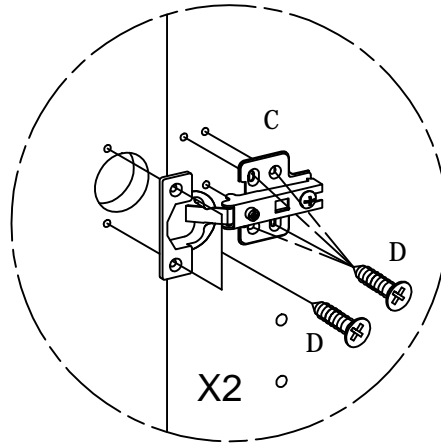

LIVING SPACES

HOLLIS 17 INCH WIDE CABINET PIER

SD1612-164
HOLLIS 17 INCH WIDE CABINET PIER

PART LIST

A	SD1612-164-A	 x1
B	SD1612-164-B	 x1
C	SD1612-164-C	 x2
D	SD1612-164-D	 x12

1

Assembly
Left door

Assembly
Right door

2

Anti-tip kit Hardware Illustration

x 4	x 4	x 2	x 2
			
Screw Ø4 x 35m/mL	Plastic wall screw	Bracket	Strap