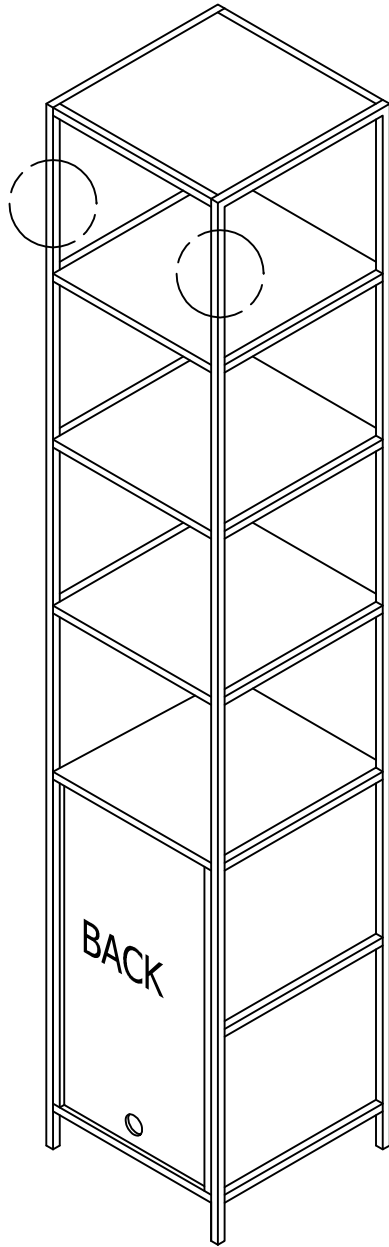

LIVING SPACES

HOLLIS 17 INCH WIDE CABINET PIER

SD1612-164
HOLLIS 17 INCH WIDE CABINET PIER

PART LIST

A	SD1612-164-A	 x1
B	SD1612-164-B	 x1
C	SD1612-164-C	 x2
D	SD1612-164-D	 x12

1

Assembly
Left door

Assembly
Right door

2

Anti-tip kit Hardware Illustration

x 4	x 4	x 2	x 2
			
Screw Ø4 x 35m/mL	Plastic wall screw	Bracket	Strap