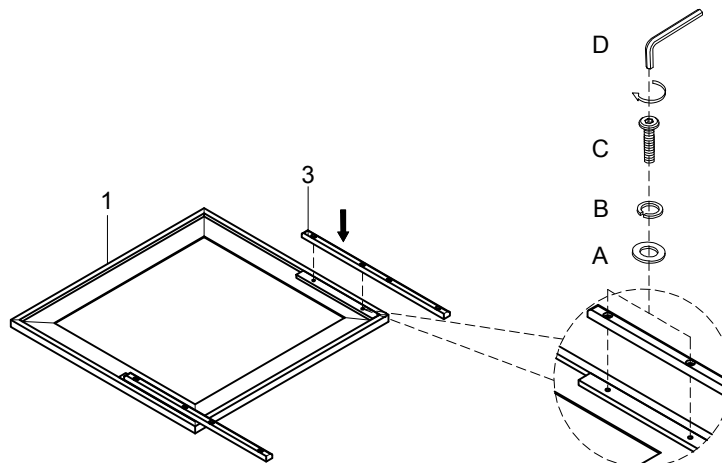

254317/B4791-20 Drawer Dresser
254318/B4791-40 Landscape Mirror

①