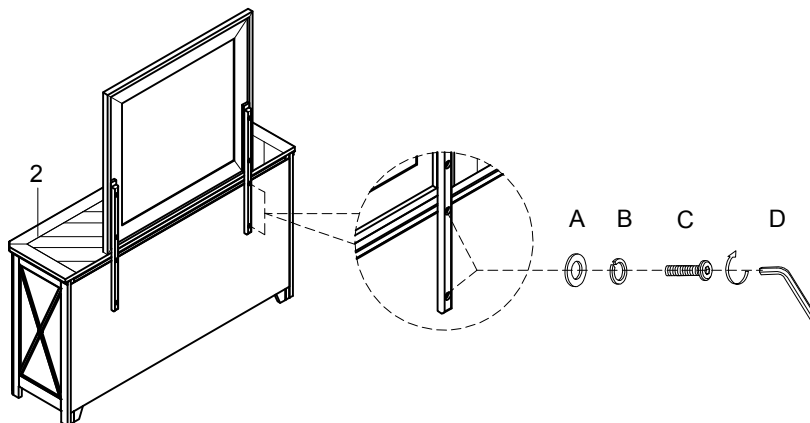

LIVING SPACES

A	PB4791-40HD-A	x8 Ø5/16"x19x2mm
B	PB4791-40HD-B	x8 Ø5/16"x12x2mm
C	PB4791-40HD-C	x8 Ø5/16"x1-1/4"L
D	PB4791-40HD-D	x1 Allen key 4mm
1	PB4791-40M	x1
2	PB4791-20D	x1
3	PB4791-40MS	x2

TOOLS REQUIRED (NOT PROVIDED):
PHILLIPS SCREW DRIVER

GARLAND

254317/B4791-20 Drawer Dresser
 254318/B4791-40 Landscape Mirror

①

②

③